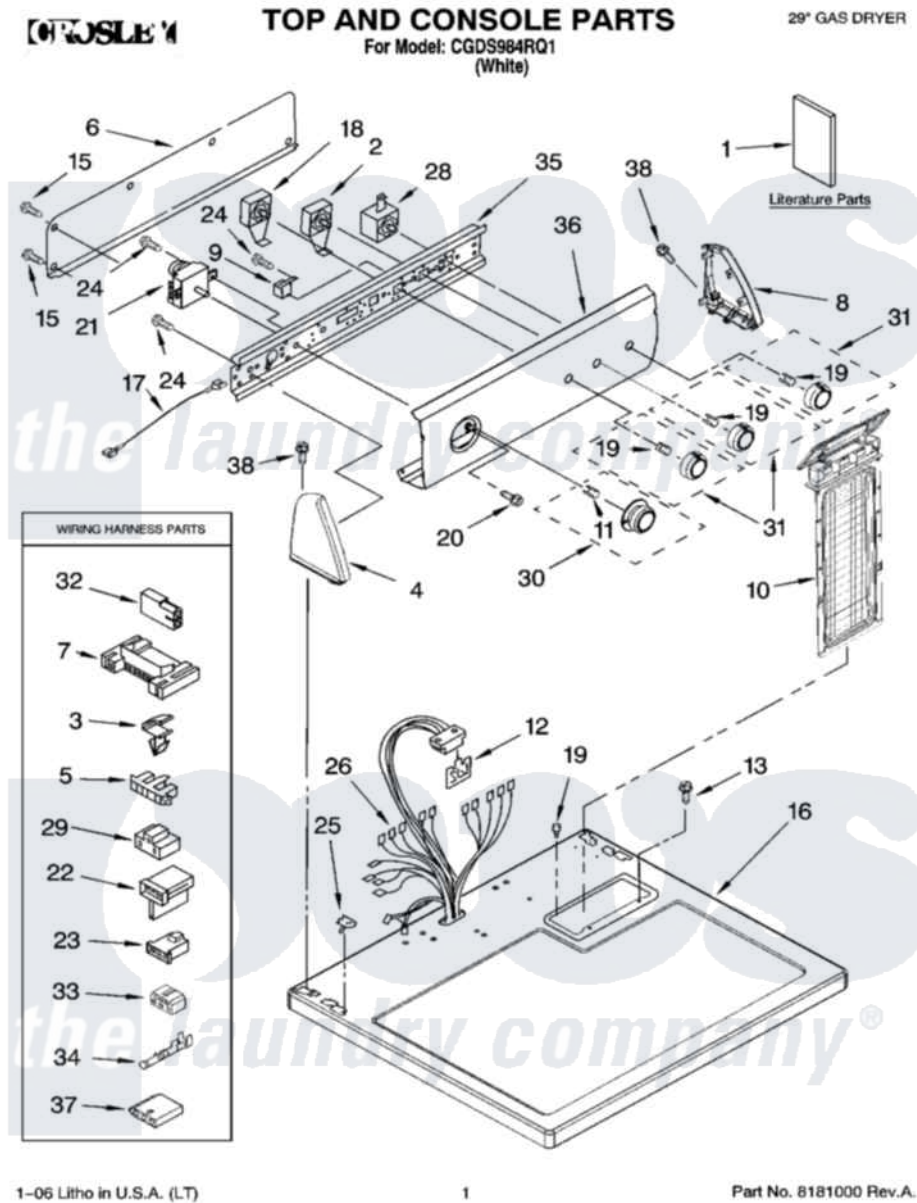

Whirlpool CGDS984RQ1 01 - TOP AND CONSOLE PARTS

Whirlpool Residential Whirlpool CGDS984RQ1 Dryer Parts Parts Diagram 01 - TOP AND CONSOLE PARTS
Click on the part number to view part

Item	Original Part Number	Replaced By	Status	Part Description
1	8562589		Not Available	Instructions, Installation
"	8577364		Not Available	Sheet, Cycle Feature
"	8578544		Not Available	Guide, Use & Care
"	8576803		Not Available	Wiring Diagram
"	BLANK		Not Available	Following May Be Purchased DO-IT-YOURSELF REPAIR MANUALS
"	677818		Not Available	Manual, Do-It- Yourself Repair (Dryer)
2	3405154			Switch Rotary
3	3394427			Clip-Harness
4	8271365	279962		Endcap
5	3397269			Connector, Timer
6	8274261			Do-It-Yourself Repair Manuals
7	3395683			Receptacle, Multi-Terminal
8	8271359	279962		Endcap
9	694419			Mini-Buzzer

10	8558463		Handle And Lint Screen Assembly
11	688805		Clip, Spring Knob
12	8558178		Control, Electronic
13	688983	487240	Screw, For Mtg. Service Capacitor
15	693995		Screw, Hex Head
16	8557930	8563985	Top
17	3401684		Jumper, Wire
18	8530169		Switch, Temperature
19	8536939		Clip, Knob
20	8533951	3400859	Screw, Grounding
21	3406725		Timer Assembly
22	3403499		Connector, 2-Postion
23	3403498		Connector, 3-Position
24	8533971	90767	Screw, 8A X 3/8 HeX Washer Head Tapping
25	357213		Nut, Push-In
26	8299890		Harness, Wiring
28	3398095		Switch, Push-To-Start
29	3401144		Connector
30	8538953		Timer Knob Assembly
31	8538957		Knob, Control
32	717252		Receptacle, Terminal
33	3347243		Block, Disconnect
34	94614		Terminal
35	8271418		Bracket, Control
36	8577343		Panel, Control
37	3936144		Do-It-Yourself Repair Manuals
38	388326		Screw, 8-18 X 1.25