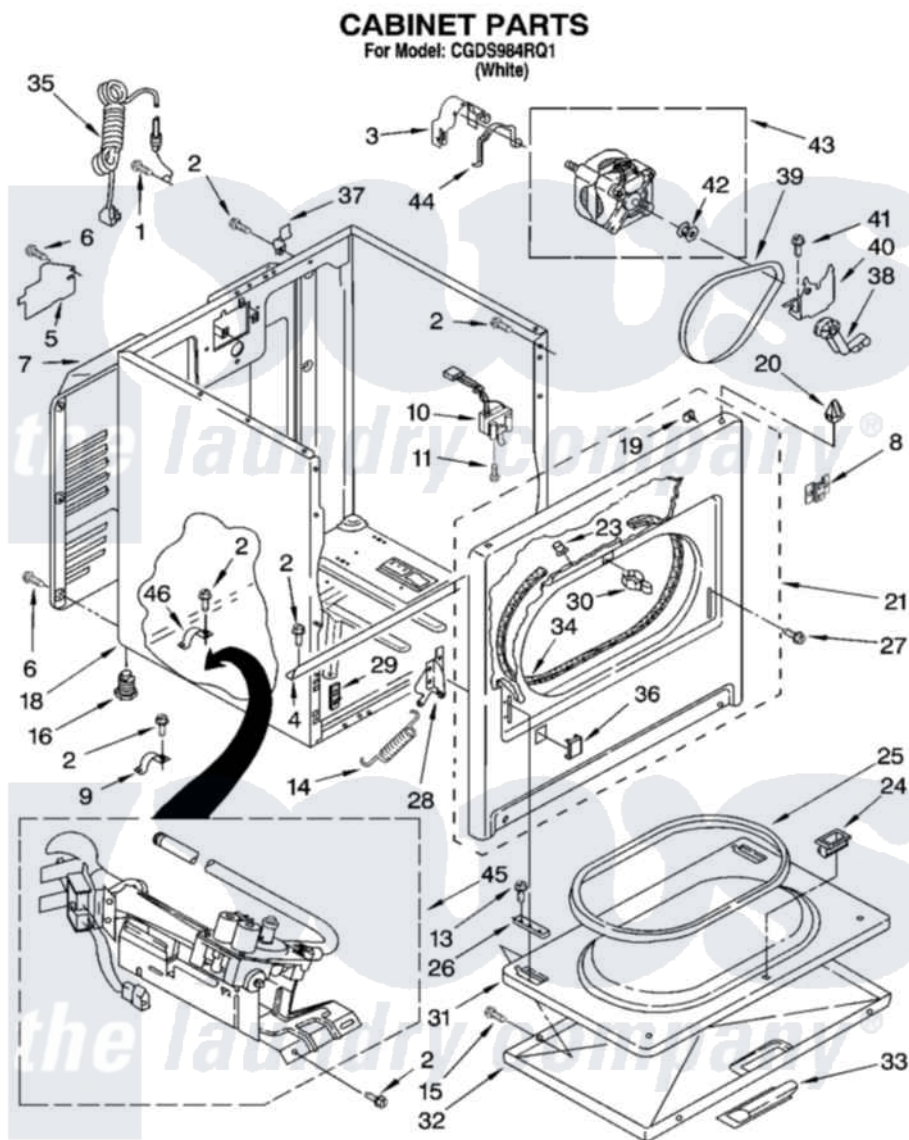

# Whirlpool CGDS984RQ1 02 - CABINET PARTS

8181000

3

Whirlpool [Residential Whirlpool CGDS984RQ1 Dryer Parts](#) Parts Diagram 02 - CABINET PARTS  
Click on the part number to view part

Item	Original Part Number	Replaced By	Status	Part Description
1	697776	<a href="#">4331106</a>		Screw, No.10-32 X 7/16
2	343641	<a href="#">681414</a>		Screw, 10AB X 1/2
3	<a href="#">3404162</a>			Clamp, Motor
4	<a href="#">8541400</a>			Bracket, Cabinet
5	<a href="#">3396795</a>			Cover, Terminal Block
6	<a href="#">693995</a>			Screw, Hex Head
7	3396805	<a href="#">280043</a>		Panel-Rear
8	8546676	<a href="#">W10041960</a>		Spring, Door
9	<a href="#">3980175</a>			Clamp, Elbow
10	<a href="#">3406107</a>			Door Switch Assembly
11	697773	<a href="#">3395530</a>		Screw
13	<a href="#">694091</a>			Trim, Side Right Hand
14	8541401	<a href="#">W10041960</a>		Spring, Door
15	3357011	<a href="#">308685</a>		Side Trim )
16	3392100	<a href="#">49621</a>		Feet-Leveling
"	<a href="#">279810</a>			Foot-Optional