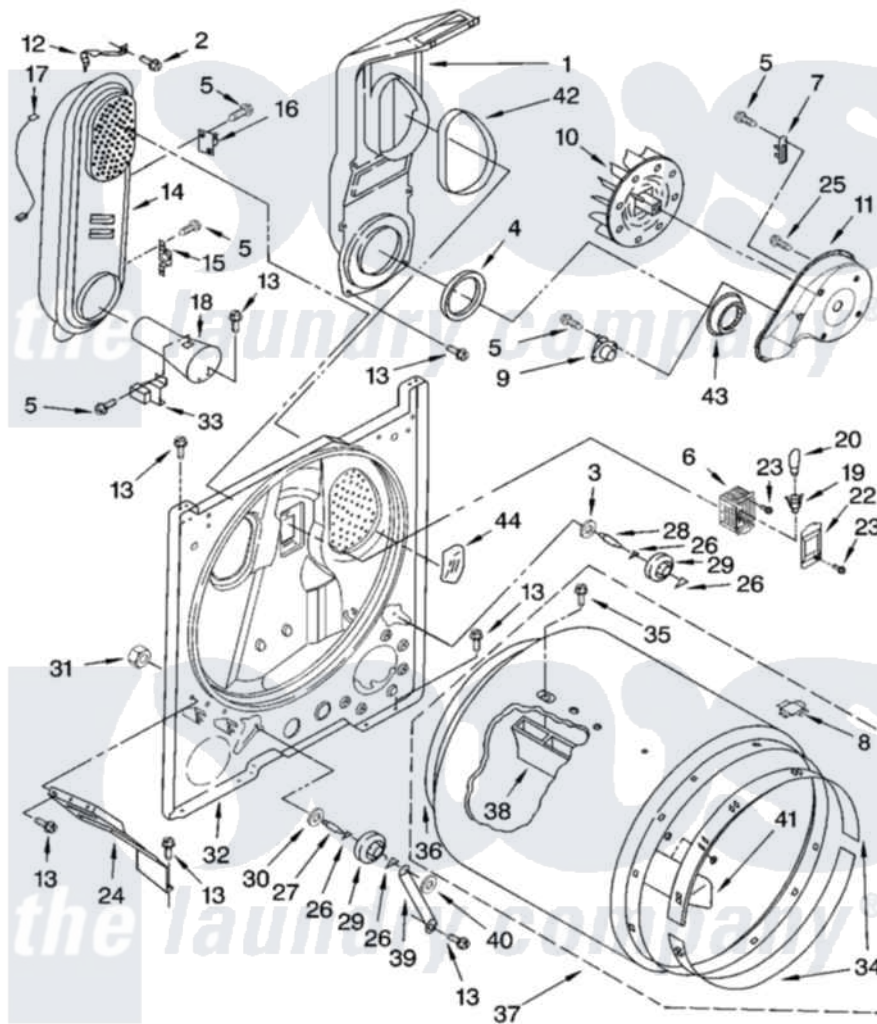

Whirlpool CGDS984RQ1 03 - BULKHEAD PARTS

BULKHEAD PARTS

For Model: CGDS984RQ1
(White)

8181000

5

Whirlpool [Residential Whirlpool CGDS984RQ1 Dryer Parts](#) Parts Diagram 03 - BULKHEAD PARTS
Click on the part number to view part

Item	Original Part Number	Replaced By	Status	Part Description
1	348368			Lint Chute Assembly
2	489463			Screw, 8-18 X 1/16
3	3388703			Washer, Support
4	347139			Seal, Lint Chute
5	90767			Screw, 8A X 3/8 HeX Washer Head Tapping
6	3977373			Bracket, Drum Light
7	3392519			Thermal Limiter
8	8066086			Plug, Drum Hole
9	8318268			Thermostat, Internal-Bias
10	694089			Wheel, Blower
11	8577230			Housing, Blower
12	3398161			CLIP
13	343641	681414		Screw, 10AB X 1/2
14	8530285	279980		Box
15	3403140			Thermostat, High-Limit 205F
16	280010			Kit, Thermal Cut-Off

17	3401707		Jumper, Tco-High Limit
18	8066049		Funnel, Burner Light
19	3403634	W10136369	Socket, Drum Light Assembly
20	3406124	22002263	Lamp
22	3402841	8532165	Lens, Drum Light
23	487909	488729	Screw
24	3406022		Bracket, Bulkhead
25	3390647	488729	Screw
26	690997		Washer, Thrust
27	3399506	W10359270	Shaft, Drum Roller Threads
28	3399507	W10359269	Shaft, Drum Roller Threads
29	3397590	349241T	Support
30	348197		Washer, Support
31	3359452		Nut, Lock
32	3403413		Bulkhead
33	338906		Radiant, Sensor
34	692526	279441	BeaRng-Rng
35	97787	W10109200	Screw, Baffle Mounting
36	3406130	279857	Seal
37	695587		Drum Assembly
38	692490		Baffle, Drum
39	3976434		Bracket, Support Shaft
40	90296		Nut, Push On
41	3403636		Baffle, Drum
42	339956		Seal, Air Duct To Bulkhead
43	696302		Shield, Exhaust
44	3976479	279366	Electrode