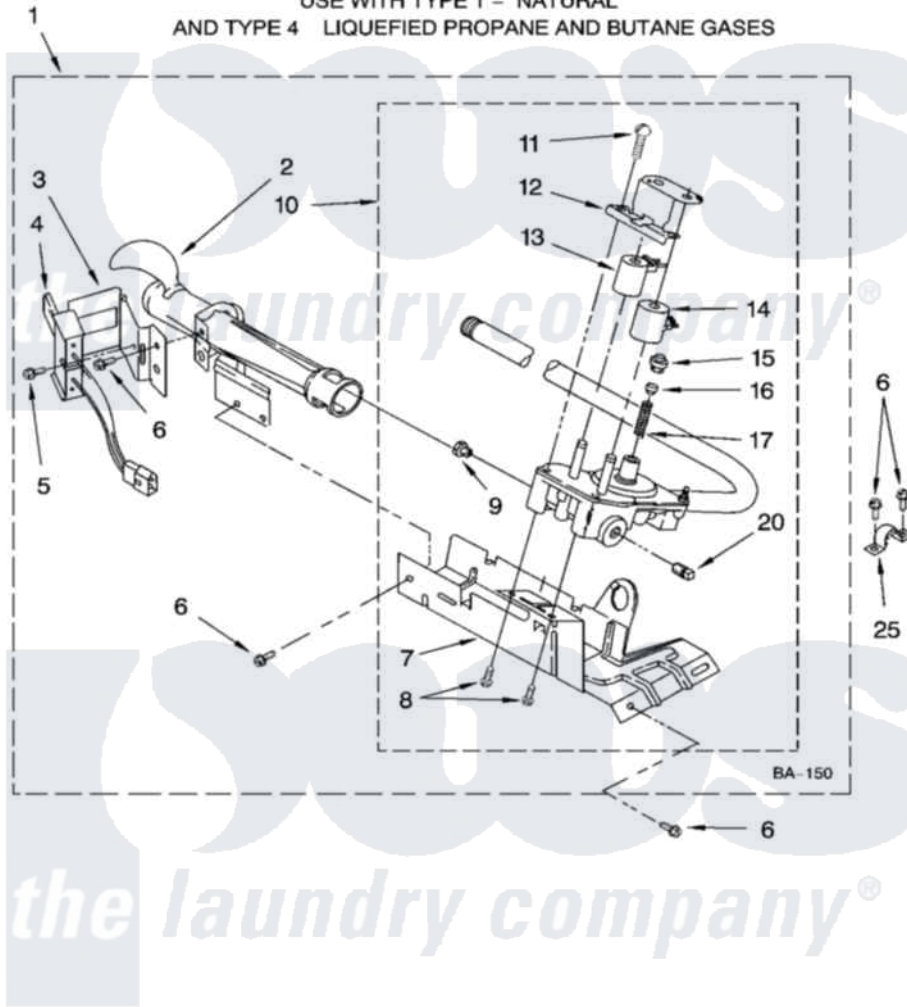

Whirlpool CGDS984RQ1 04 - 8318272 BURNER ASSEMBLY, OPTIONAL PARTS (NOT INCLUDED)

8318272 BURNER ASSEMBLY

For Model: CGDS984RQ1
(White)

USE WITH TYPE 1 - NATURAL
AND TYPE 4 LIQUEFIED PROPANE AND BUTANE GASES

8181000

7

Whirlpool [Residential Whirlpool CGDS984RQ1 Dryer Parts](#) Parts Diagram 04 - 8318272 BURNER ASSEMBLY, OPTIONAL PARTS (NOT INCLUDED).
Click on the part number to view part

Item	Original Part Number	Replaced By	Status	Part Description
1	8318272	W10465748		Burner-Gas
2	688617	693140		Burner
3	694298			Bracket, Ignitor
4	686590	279311		Ignitor
5	3393909			Screw, 8-32 X 7/8
6	343641	681414		Screw, 10AB X 1/2
7	693986			Base, Burner
8	3387057			Screw, 10-16 X 1/2 Orifice, Burner
9	234826			Orifice, Burner Type 1
"	229742			Orifice, Burner
"	234868			Orifice, Burner
10	8318277	W10337269		Valve-Gas
11	694421			Screw, Bracket Mounting
12	694538			Bracket, Shunt