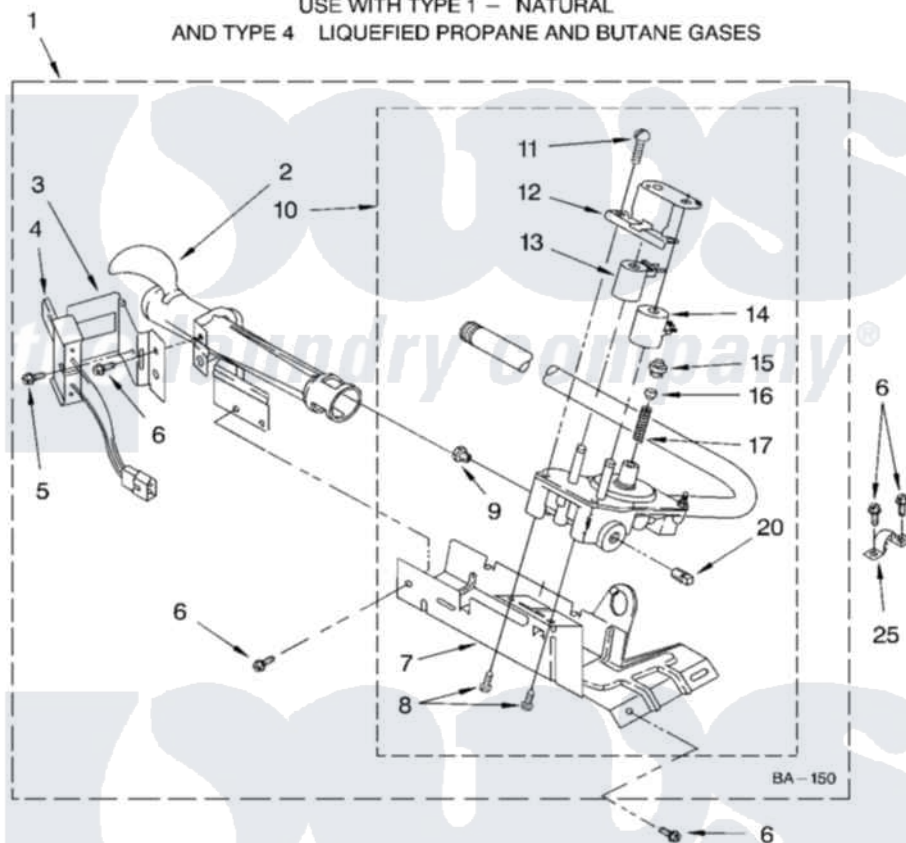

# Whirlpool CGDX463MQ0 03 - 8318272 BURNER ASSEMBLY

## 8318272 BURNER ASSEMBLY

For Model: CGDX463MQ0  
(Designer White)

USE WITH TYPE 1 - NATURAL  
AND TYPE 4 LIQUEFIED PROPANE AND BUTANE GASES

8180052

5

Whirlpool Residential Whirlpool CGDX463MQ0 Dryer Parts Parts Diagram 03 - 8318272 BURNER ASSEMBLY

[Click on the part number to view part](#)

Item	Original Part Number	Replaced By	Status	Part Description
1	8318272	<a href="#">W10465748</a>		Burner-Gas
2	688617	<a href="#">693140</a>		Burner
3	<a href="#">694298</a>			Bracket, Ignitor
4	686590	<a href="#">279311</a>		Ignitor
5	<a href="#">3393909</a>			Screw, 8-32 X 7/8
6	343641	<a href="#">681414</a>		Screw, 10AB X 1/2
7	693986			Base, Burner
8	<a href="#">3387057</a>			Screw, 10-16 X 1/2 Orifice, Burner
9	<a href="#">234826</a>			Orifice, Burner Type 1
"	<a href="#">229742</a>			Orifice, Burner
"	<a href="#">234868</a>			Orifice, Burner
10	8318277	<a href="#">W10337269</a>		Valve-Gas
11	<a href="#">694421</a>			Screw, Bracket Mounting
12	<a href="#">694538</a>			Bracket, Shunt
13	<a href="#">694540</a>			Coil, 60 Hz
14	<a href="#">694539</a>			Coil, 60 Hz