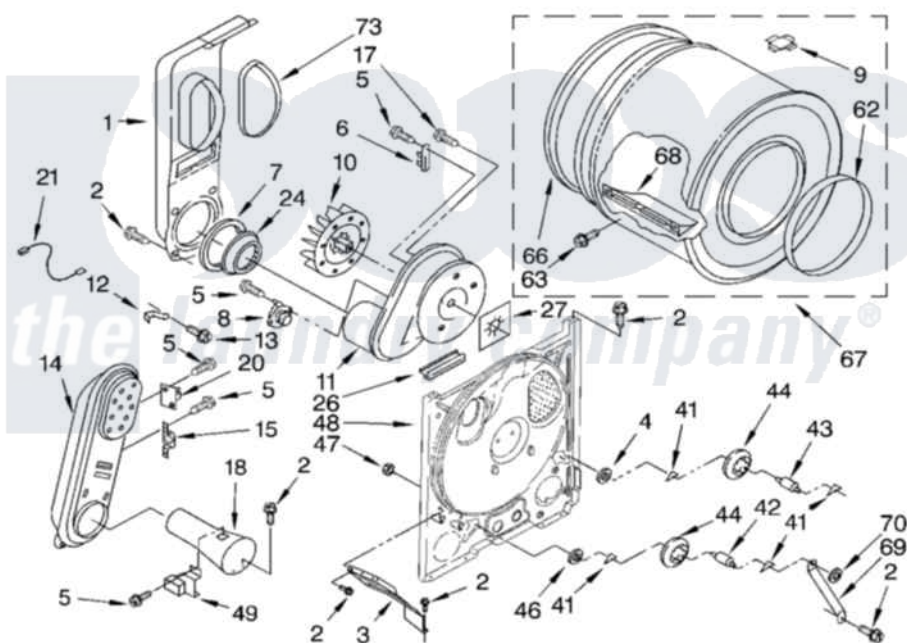

## BULKHEAD PARTS

For Model: CGDX463MQ0  
(Designer White)

8180052

7

Whirlpool [Residential Whirlpool CGDX463MQ0 Dryer Parts](#) Parts Diagram 04 - BULKHEAD PARTS  
Click on the part number to view part

Item	Original Part Number	Replaced By	Status	Part Description
1	694283	<a href="#">279505</a>		Chute
2	343641	<a href="#">681414</a>		Screw, 10AB X 1/2
3	<a href="#">3406022</a>			Bracket, Bulkhead
4	<a href="#">3388703</a>			Washer, Support
5	<a href="#">90767</a>			Screw, 8A X 3/8 HeX Washer Head Tapping
6	<a href="#">3392519</a>			Thermal Limiter
7	<a href="#">347139</a>			Seal, Lint Chute
8	<a href="#">3387134</a>			Thermostat, Internal-Bias
9	<a href="#">8066086</a>			Plug, Drum Hole
10	<a href="#">694089</a>			Wheel, Blower
11	3405016	<a href="#">8577230</a>		Housing, Blower
12	3398161			CLIP
13	<a href="#">489463</a>			Screw, 8-18 X 1/16
14	8530285	<a href="#">279980</a>		Box
15	<a href="#">3403140</a>			Thermostat, High-Limit 205F
17	3390647	<a href="#">488729</a>		Screw