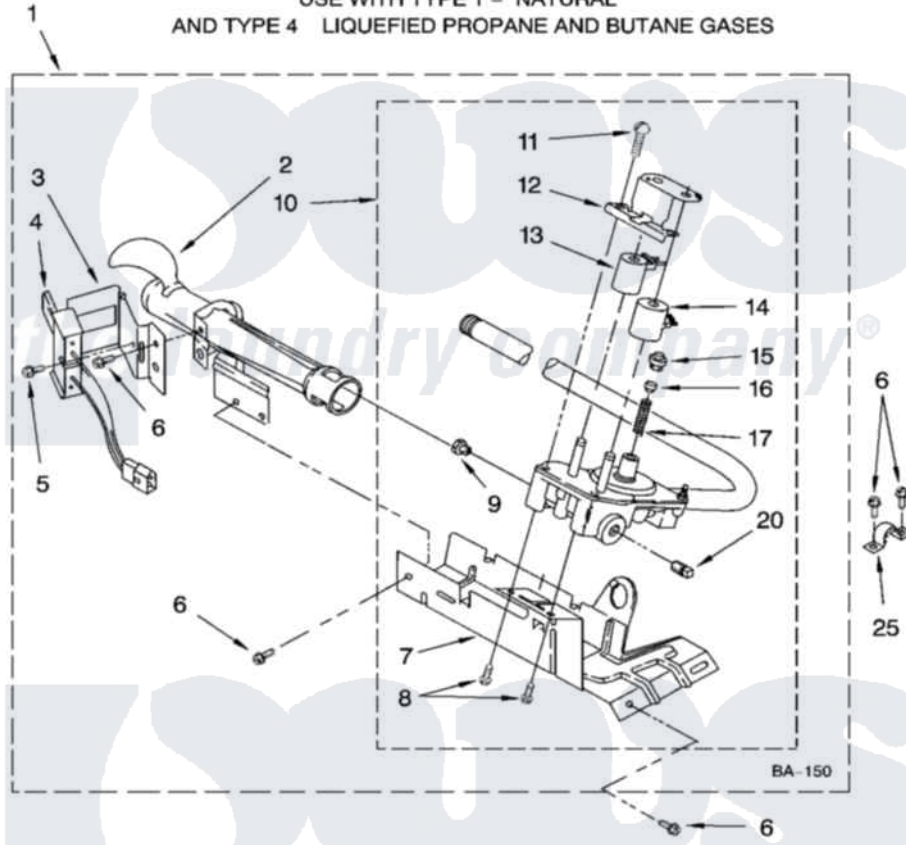

Whirlpool CGDX463MQ1 03 - 8318272 BURNER ASSEMBLY

8318272 BURNER ASSEMBLY

For Model: CGDX463MQ1

(Designer White)

USE WITH TYPE 1 - NATURAL
AND TYPE 4 LIQUEFIED PROPANE AND BUTANE GASES

8180248

5

Whirlpool Residential Whirlpool CGDX463MQ1 Dryer Parts Parts Diagram 03 - 8318272 BURNER ASSEMBLY
Click on the part number to view part

Item	Original Part Number	Replaced By	Status	Part Description
1	8318272	W10465748		Burner-Gas
2	688617	693140		Burner
3	694298			Bracket, Ignitor
4	686590	279311		Ignitor
5	3393909			Screw, 8-32 X 7/8
6	343641	681414		Screw, 10AB X 1/2
7	693986			Base, Burner
8	3387057			Screw, 10-16 X 1/2 Orifice, Burner
9	234826			Orifice, Burner Type 1
"	229742			Orifice, Burner
"	234868			Orifice, Burner
10	8318277	W10337269		Valve-Gas
11	694421			Screw, Bracket Mounting
12	694538			Bracket, Shunt
13	694540			Coil, 60 Hz
14	694539			Coil, 60 Hz

15	694424		Leak, Limiter
16	694423		Screw, Regulator Adjustment
17	694422		Spring, Regulator
20	239822	W10295523	Plug, Pipe
25	341029		Clamp, Pipe Door Spring
"	694572	49572A	Conversion Kit To Type L.p.g.f
"	N/A		Not Available