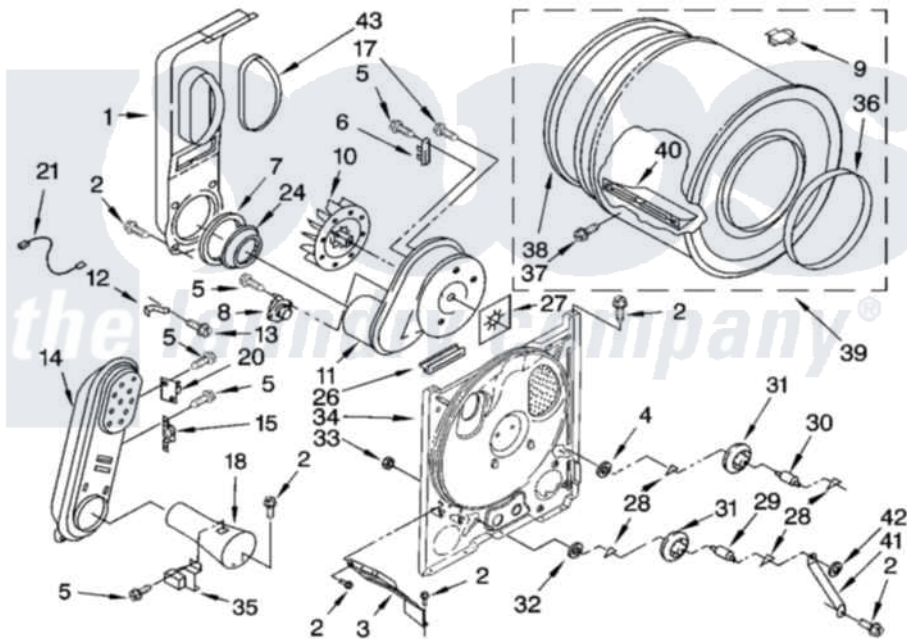

Whirlpool CGDX463MQ1 04 - BULKHEAD PARTS

BULKHEAD PARTS

For Model: CGDX463MQ1
(Designer White)

8180248

7

Whirlpool [Residential Whirlpool CGDX463MQ1 Dryer Parts](#) Parts Diagram 04 - BULKHEAD PARTS
Click on the part number to view part

Item	Original Part Number	Replaced By	Status	Part Description
1	694283	279505		Chute
2	343641	681414		Screw, 10AB X 1/2
3	3406022			Bracket, Bulkhead
4	3388703			Washer, Support
5	90767			Screw, 8A X 3/8 HeX Washer Head Tapping
6	3392519			Thermal Limiter
7	347139			Seal, Lint Chute
8	3387134			Thermostat, Internal-Bias
9	8066086			Plug, Drum Hole
10	694089			Wheel, Blower
11	8557384	8577230		Housing, Blower
12	3398161			CLIP
13	489463			Screw, 8-18 X 1/16
14	8530285	279980		Box
15	3403140			Thermostat, High-Limit 205F
17	3390647	488729		Screw

18	8066048		Funnel, Burner
20	280010		Kit, Thermal Cut-Off
21	3401707		Jumper, Tco-High Limit
24	696302		Shield, Exhaust
26	3392247	686889	Pad
27	3394196		Seal, Blower Shaft
28	690997		Washer, Thrust
29	3399506	W10359270	Shaft, Drum Roller Threads
30	3399507	W10359269	Shaft, Drum Roller Threads
31	3397588	349241T	Support
32	348197		Washer, Support
33	3359452		Nut, Lock
34	8529955	279793	Bulkhead
35	338906		Radiant, Sensor
36	3394509		Ring, Bearing
37	97787	W10109200	Screw, Baffle Mounting
38	8066085	239087	Seal
39	697093	697760	Drum
40	342847		Baffle, Drum
41	3976435		Bracket, Support
42	90296		Nut, Push On
43	339956		Seal, Air Duct To Bulkhead