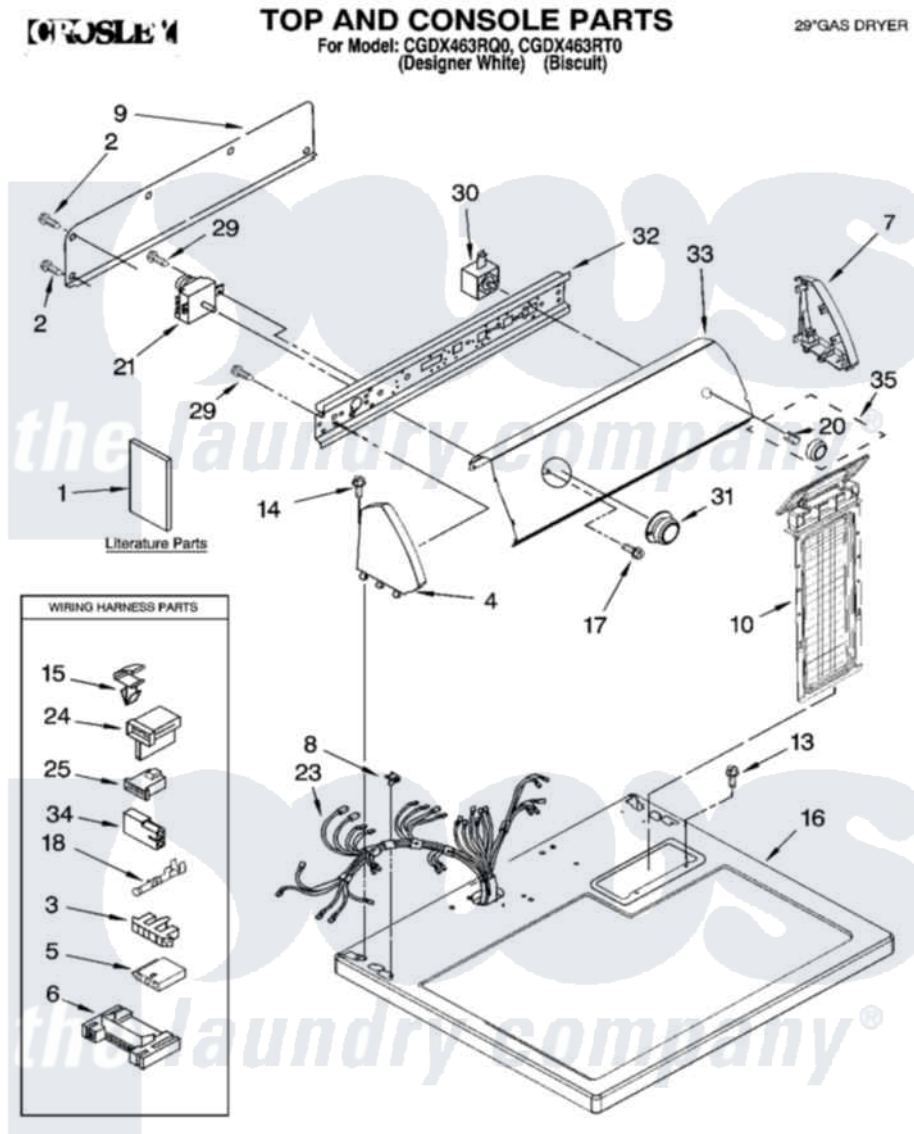

Whirlpool CGDX463RQ0 01 - TOP AND CONSOLE PARTS

1-06 Litho in U.S.A. (LT)

1

Part No. 8180746 Rev.A.

Whirlpool Residential Whirlpool CGDX463RQ0 Dryer Parts Parts Diagram 01 - TOP AND CONSOLE PARTS
 Click on the part number to view part

Item	Original Part Number	Replaced By	Status	Part Description
1	8577363		Not Available	Guide, Use & Care
"	8577364		Not Available	Sheet, Cycle Feature
"	8562584		Not Available	Instructions, Installation
"	8528187			Wiring Diagram
"	BLANK		Not Available	Following May Be Purchased DO-IT-YOURSELF REPAIR MANUALS
"	677818		Not Available	Manual, Do-It- Yourself Repair (Dryer)
2	693995			Screw, Hex Head
3	3397269			Connector, Timer
4	8271365	279962		Endcap
"	8271368	279965		Endcap
5	3936144			Do-It-Yourself Repair Manuals
6	3395683			Receptacle, Multi-Terminal
7	8271359	279962		Endcap
"	8271362	279965		Endcap

8	357213		Nut, Push-In
9	8274261		Do-It-Yourself Repair Manuals
10	8558467		Screen, Lint
"	8558468	Not Available	Screen, Lint (Biscuit)
13	688983	487240	Screw, For Mtg. Service Capacitor
14	388326		Screw, 8-18 X 1.25
15	3394427		Clip-Harness
16	8557930	8563985	Top
"	8557931	8563986	Top
17	8533951	3400859	Screw, Grounding
18	94614		Terminal
20	8536939		Clip, Knob
21	8299764		Timer Assembly, 60 Hz
23	8299876		Harness, Wiring
24	3403499		Connector, 2-Postion
25	3403498		Connector, 3-Position
29	8533971	90767	Screw, 8A X 3/8 HeX Washer Head Tapping
30	3977456		Switch, Push-To-Start
31	3957383		Timer Knob Assembly
"	8538954		Timer Knob Assembly
32	8271418		Bracket, Control
33	8577341		Panel, Control
"	8577344		Panel, Control
34	717252		Receptacle, Terminal
35	8557462		Knob, Push-To-Start
"	8538960		Knob, Push-To-Start