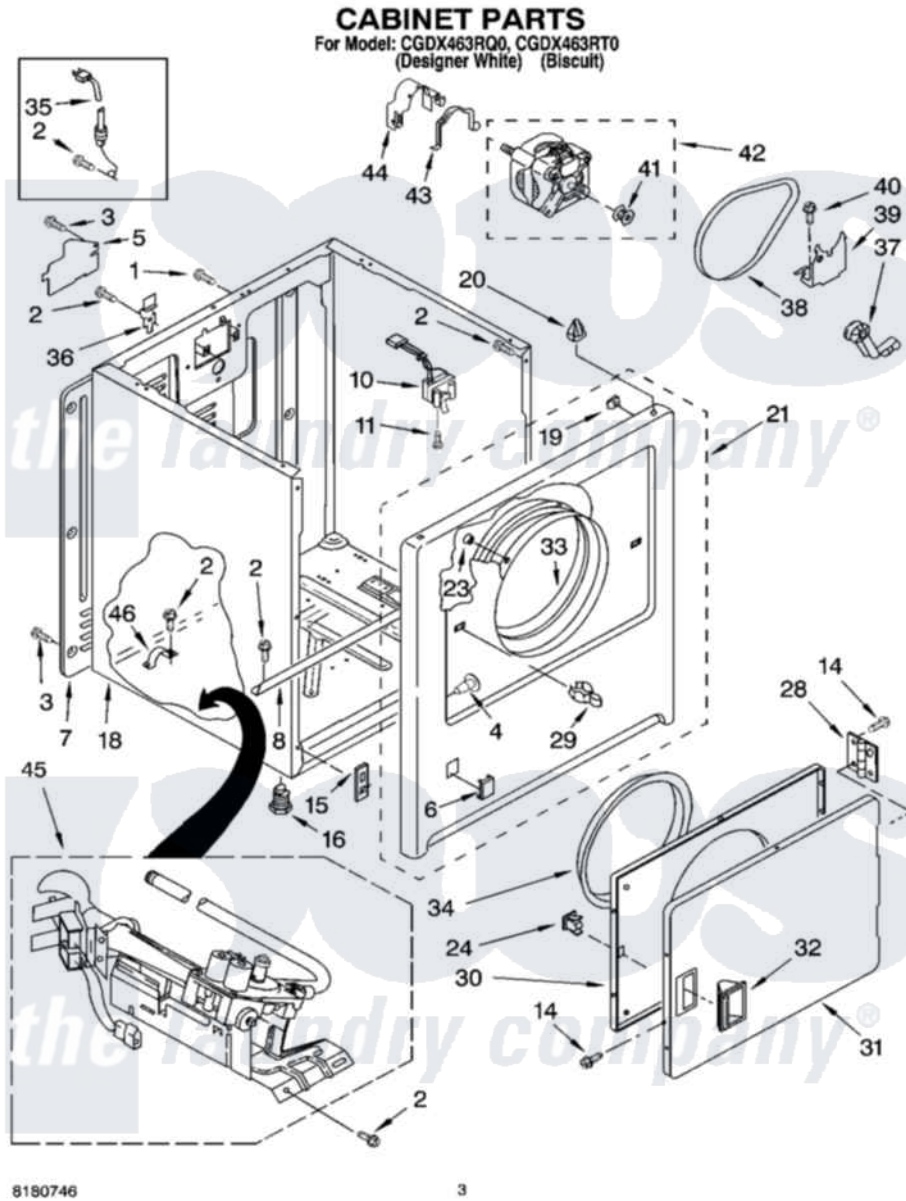

# Whirlpool CGDX463RQ0 02 - CABINET PARTS

Whirlpool [Residential Whirlpool CGDX463RQ0 Dryer Parts](#) Parts Diagram 02 - CABINET PARTS  
Click on the part number to view part

Item	Original Part Number	Replaced By	Status	Part Description
1	697776	<a href="#">4331106</a>		Screw, No.10-32 X 7/16
2	343641	<a href="#">681414</a>		Screw, 10AB X 1/2
3	<a href="#">693995</a>			Screw, Hex Head
4	<a href="#">3404413</a>			Plug, Hinge Hole
"	<a href="#">3404415</a>			Plug, Hinge Hole
5	<a href="#">3396795</a>			Cover, Terminal Block
6	<a href="#">3394975</a>			Plug, Front Panel
"	<a href="#">3394978</a>			Plug, Front Panel
7	3396807	<a href="#">280040</a>		Panel-Rear
8	<a href="#">8541400</a>			Bracket, Cabinet
10	3406104	<a href="#">3406105</a>		Door Switch Assembly
11	697773	<a href="#">3395530</a>		Screw
14	342055	<a href="#">488627</a>		Screw
15	<a href="#">3394083</a>			Clip, Front Panel
16	3392100	<a href="#">49621</a>		Feet-Leveling
18	8530603	<a href="#">8533643</a>		Cabinet