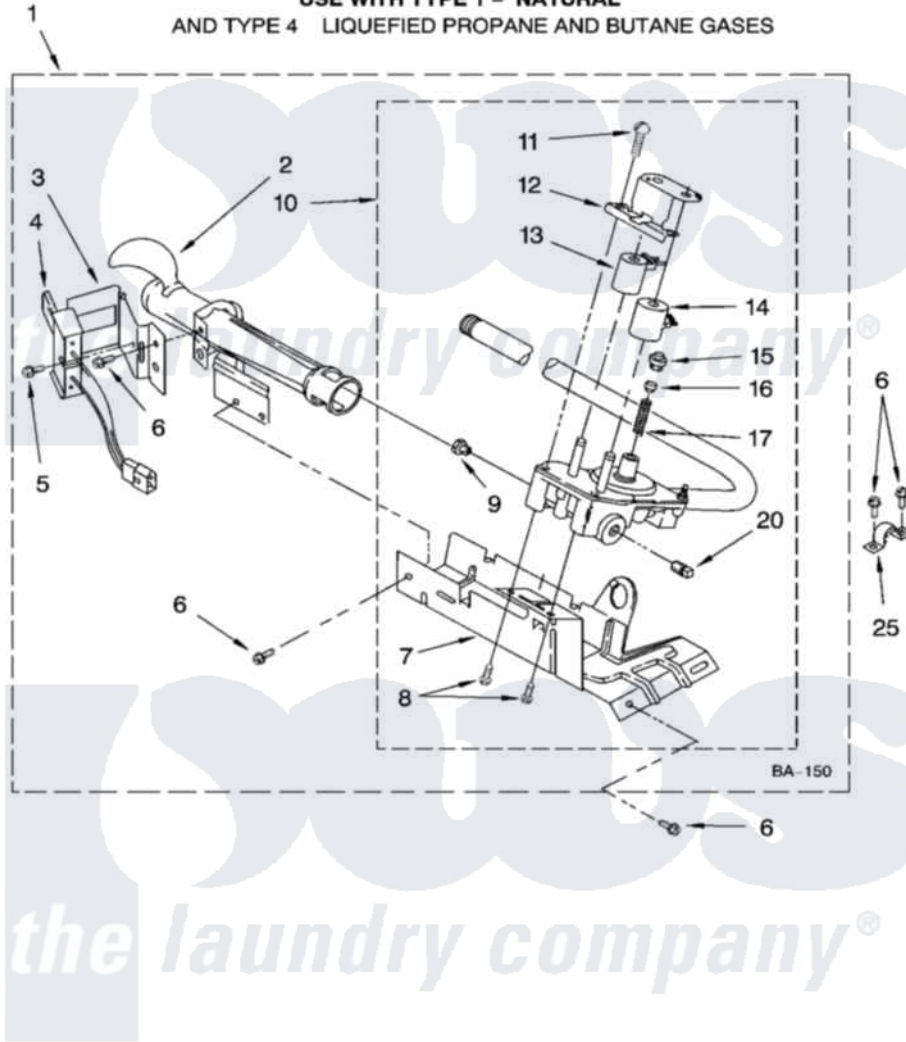

Whirlpool CGDX463RQ0 03 - 8318272 BURNER ASSEMBLY

8318272 BURNER ASSEMBLY

For Model: CGDX463RQ0, CGDX463RT0
(Designer White) (Biscuit)

USE WITH TYPE 1 - NATURAL
AND TYPE 4 LIQUEFIED PROPANE AND BUTANE GASES

8180746

5

Whirlpool [Residential Whirlpool CGDX463RQ0 Dryer Parts](#) Parts Diagram 03 - 8318272 BURNER ASSEMBLY
Click on the part number to view part

Item	Original Part Number	Replaced By	Status	Part Description
1	8318272	W10465748		Burner-Gas
2	688617	693140		Burner
3	694298			Bracket, Ignitor
4	686590	279311		Ignitor
5	3393909			Screw, 8-32 X 7/8
6	343641	681414		Screw, 10AB X 1/2
7	693986			Base, Burner
8	3387057			Screw, 10-16 X 1/2 Orifice, Burner
9	234826			Orifice, Burner Type 1
"	229742			Orifice, Burner
"	234868			Orifice, Burner
10	8318277	W10337269		Valve-Gas
11	694421			Screw, Bracket Mounting
12	694538			Bracket, Shunt
13	694540			Coil, 60 Hz
14	694539			Coil, 60 Hz

15	694424		Leak, Limiter
16	694423		Screw, Regulator Adjustment
17	694422		Spring, Regulator
20	239822	W10295523	Plug, Pipe
25	341029		Clamp, Pipe Door Spring
"	694572	49572A	Conversion Kit To Type L.p.g.f