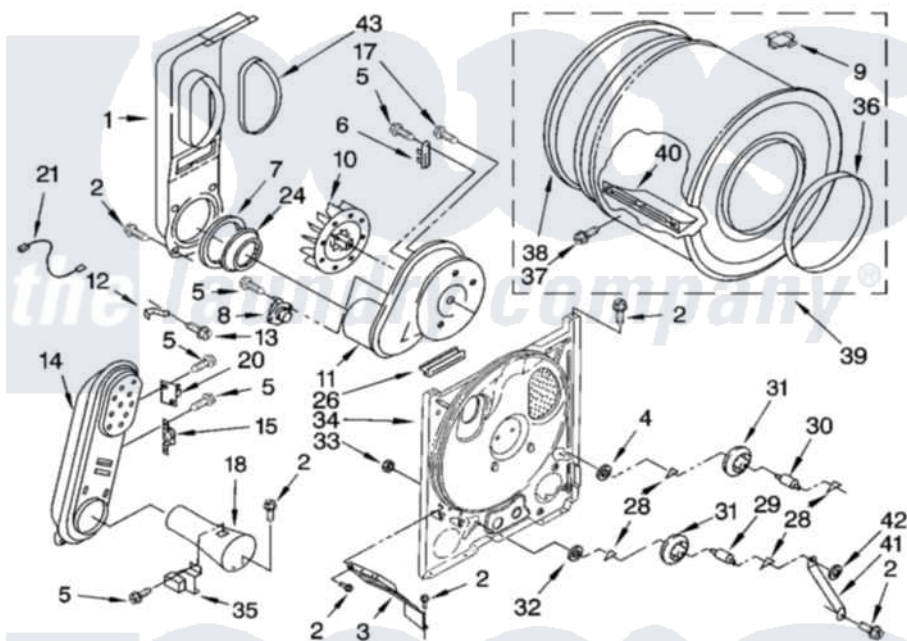

Whirlpool CGDX463RQ0 04 - BULKHEAD PARTS, OPTIONAL PARTS (NOT INCLUDED)

BULKHEAD PARTS

For Model: CGDX463RQ0, CGDX463RT0
(Designer White) (Biscuit)

8190746

7

Whirlpool [Residential Whirlpool CGDX463RQ0 Dryer Parts](#) Parts Diagram 04 - BULKHEAD PARTS, OPTIONAL PARTS (NOT INCLUDED)

[Click on the part number to view part](#)

| Item | Original Part Number | Replaced By | Status | Part Description |
|------|-------------------------|------------------------|--------|---|
| 1 | 694283 | 279505 | | Chute |
| 2 | 343641 | 681414 | | Screw, 10AB X 1/2 |
| 3 | 3406022 | | | Bracket, Bulkhead |
| 4 | 3388703 | | | Washer, Support |
| 5 | 90767 | | | Screw, 8A X 3/8 HeX Washer Head Tapping |
| 6 | 3392519 | | | Thermal Limiter |
| 7 | 347139 | | | Seal, Lint Chute |
| 8 | 3387134 | | | Thermostat, Internal-Bias |
| 9 | 8066086 | | | Plug, Drum Hole |
| 10 | 694089 | | | Wheel, Blower |
| 11 | 8577230 | | | Housing, Blower |
| 12 | 3398161 | | | CLIP |
| 13 | 489463 | | | Screw, 8-18 X 1/16 |
| 14 | 8530285 | 279980 | | Box |