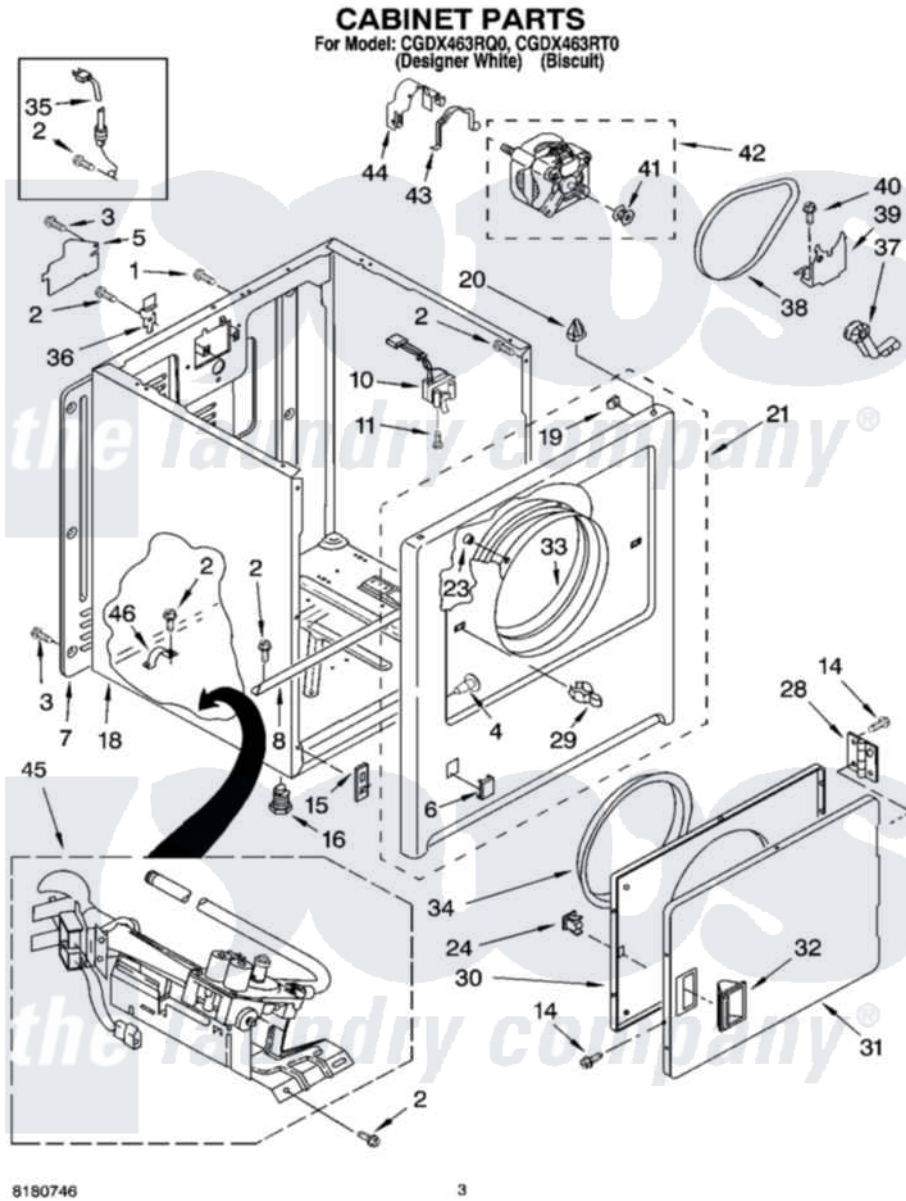

# Whirlpool CGDX463RT0 02 - CABINET PARTS

Whirlpool Residential Whirlpool CGDX463RT0 Dryer Parts Parts Diagram 02 - CABINET PARTS  
Click on the part number to view part

Item	Original Part Number	Replaced By	Status	Part Description
1	697776	<a href="#">4331106</a>		Screw, No.10-32 X 7/16
2	343641	<a href="#">681414</a>		Screw, 10AB X 1/2
3	<a href="#">693995</a>			Screw, Hex Head
4	<a href="#">3404413</a>			Plug, Hinge Hole
"	<a href="#">3404415</a>			Plug, Hinge Hole
5	<a href="#">3396795</a>			Cover, Terminal Block
6	<a href="#">3394975</a>			Plug, Front Panel
"	<a href="#">3394978</a>			Plug, Front Panel
7	3396807	<a href="#">280040</a>		Panel-Rear
8	<a href="#">8541400</a>			Bracket, Cabinet
10	3406104	<a href="#">3406105</a>		Door Switch Assembly
11	697773	<a href="#">3395530</a>		Screw
14	342055	<a href="#">488627</a>		Screw
15	<a href="#">3394083</a>			Clip, Front Panel
16	3392100	<a href="#">49621</a>		Feet-Leveling
18	8530603	<a href="#">8533643</a>		Cabinet