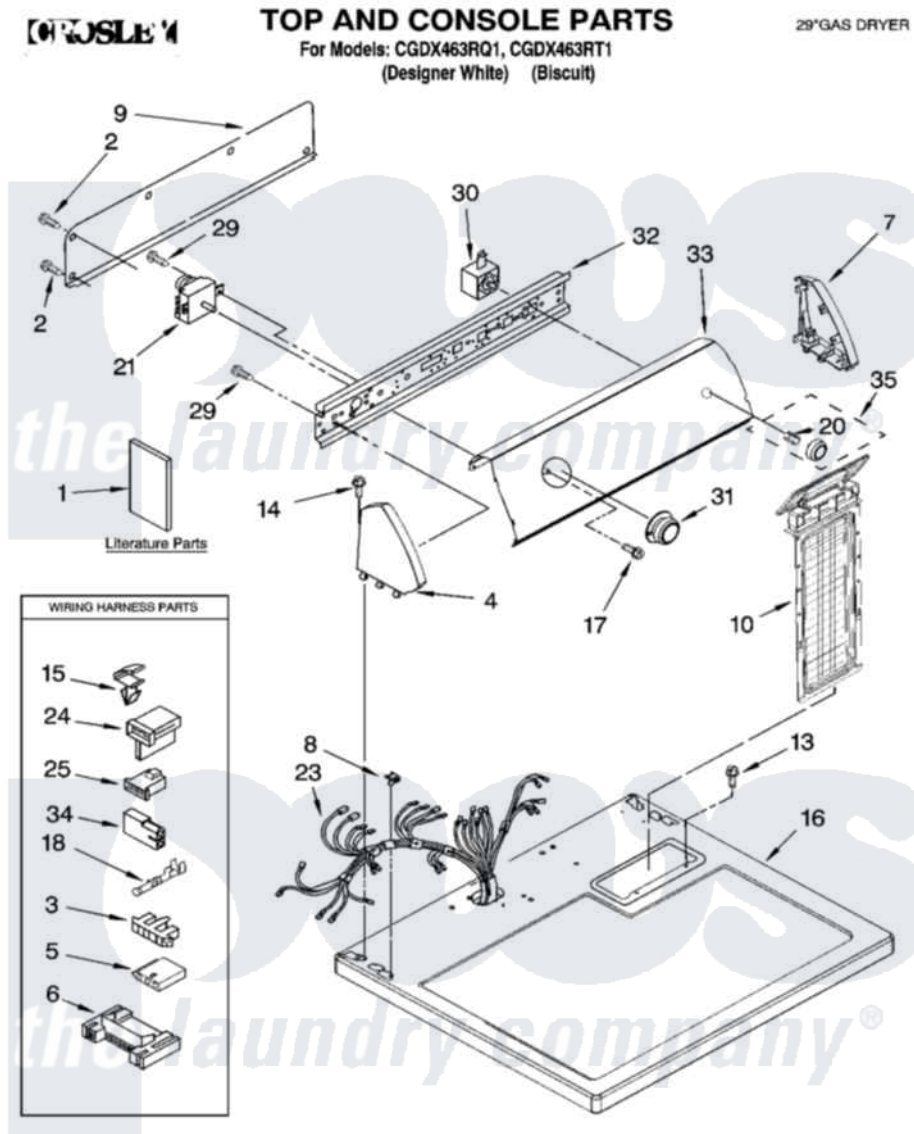

Whirlpool CGDX463RT1 01 - TOP AND CONSOLE PARTS

2-06 Litho in U.S.A. (LT)

1

Part No. 8180960 Rev.A.

Whirlpool [Residential Whirlpool CGDX463RT1 Dryer Parts](#) Parts Diagram 01 - TOP AND CONSOLE PARTS
 Click on the part number to view part

Item	Original Part Number	Replaced By	Status	Part Description
1	8578543		Not Available	Guide, Use & Care
"	8577364		Not Available	Sheet, Cycle Feature
"	8562584		Not Available	Instructions, Installation
"	8528187			Wiring Diagram
"	BLANK		Not Available	Following May Be Purchased DO-IT-YOURSELF REPAIR MANUALS
"	677818		Not Available	Manual, Do-It- Yourself Repair (Dryer)
2	693995			Screw, Hex Head
3	3397269			Connector, Timer
4	8271365	279962		Endcap
"	8271368	279965		Endcap
5	3936144			Do-It-Yourself Repair Manuals
6	3395683			Receptacle, Multi-Terminal
7	8271359	279962		Endcap
"	8271362	279965		Endcap

8	357213		Nut, Push-In
9	8274261		Do-It-Yourself Repair Manuals
10	8558467		Screen, Lint
"	8558468	Not Available	Screen, Lint (Biscuit)
13	688983	487240	Screw, For Mtg. Service Capacitor
14	388326		Screw, 8-18 X 1.25
15	3394427		Clip-Harness
16	8557930	8563985	Top
"	8557931	8563986	Top
17	8533951	3400859	Screw, Grounding
18	94614		Terminal
20	8536939		Clip, Knob
21	8299764		Timer Assembly, 60 Hz
23	8299876		Harness, Wiring
24	3403499		Connector, 2-Postion
25	3403498		Connector, 3-Position
29	8533971	90767	Screw, 8A X 3/8 HeX Washer Head Tapping
30	3977456		Switch, Push-To-Start
31	3957383		Timer Knob Assembly
"	8538954		Timer Knob Assembly
32	8271418		Bracket, Control
33	8577341		Panel, Control
"	8577344		Panel, Control
34	717252		Receptacle, Terminal
35	8557462		Knob, Push-To-Start
"	8538960		Knob, Push-To-Start