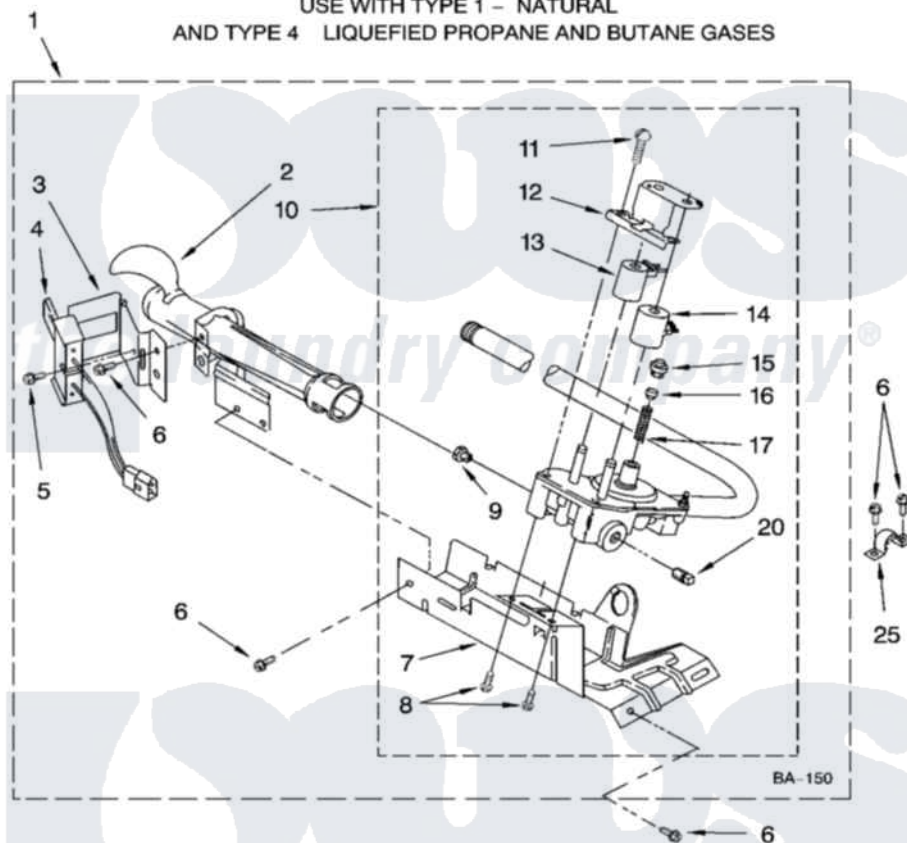

Whirlpool CGDX463RT1 03 - 8318272 BURNER ASSEMBLY

8318272 BURNER ASSEMBLY

For Model: CGDX463RQ1, CGDX463RT1
(Designer White) (Biscuit)

USE WITH TYPE 1 - NATURAL
AND TYPE 4 LIQUEFIED PROPANE AND BUTANE GASES

8180960

5

Whirlpool Residential Whirlpool CGDX463RT1 Dryer Parts Parts Diagram 03 - 8318272 BURNER ASSEMBLY

[Click on the part number to view part](#)

Item	Original Part Number	Replaced By	Status	Part Description
1	8318272	W10465748		Burner-Gas
2	688617	693140		Burner
3	694298			Bracket, Ignitor
4	686590	279311		Ignitor
5	3393909			Screw, 8-32 X 7/8
6	343641	681414		Screw, 10AB X 1/2
7	693986			Base, Burner
8	3387057			Screw, 10-16 X 1/2 Orifice, Burner
9	234826			Orifice, Burner Type 1
"	229742			Orifice, Burner
"	234868			Orifice, Burner
10	8318277	W10337269		Valve-Gas
11	694421			Screw, Bracket Mounting
12	694538			Bracket, Shunt
13	694540			Coil, 60 Hz
14	694539			Coil, 60 Hz