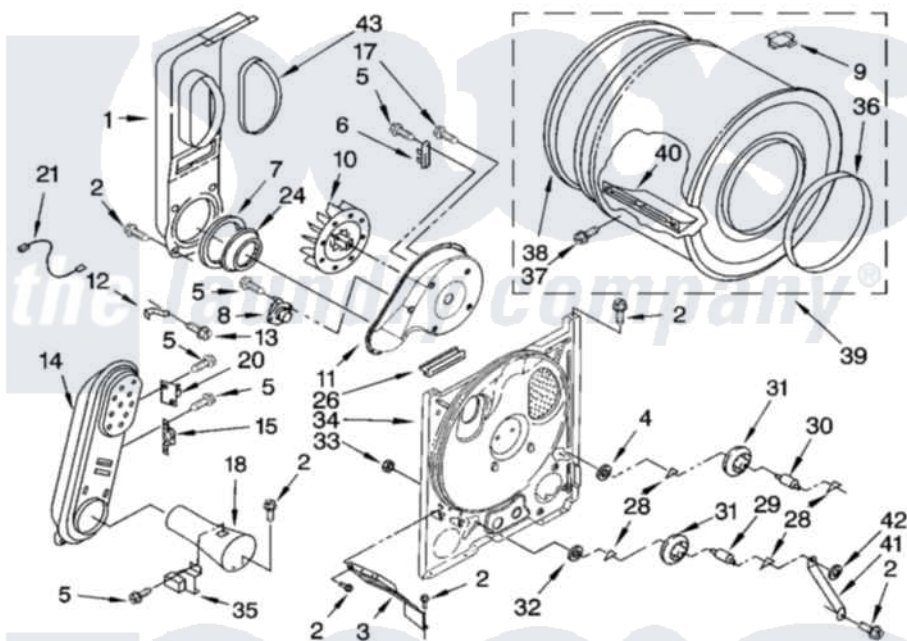

Whirlpool CGDX463RT1 04 - BULKHEAD PARTS, OPTIONAL PARTS (NOT INCLUDED)

BULKHEAD PARTS

For Models: CGDX463RQ1, CGDX463RT1
(Designer White) (Biscuit)

8180960

7

Whirlpool [Residential Whirlpool CGDX463RT1 Dryer Parts](#) Parts Diagram 04 - BULKHEAD PARTS, OPTIONAL PARTS (NOT INCLUDED)

[Click on the part number to view part](#)

Item	Original Part Number	Replaced By	Status	Part Description
1	694283	279505		Chute
2	343641	681414		Screw, 10AB X 1/2
3	3406022			Bracket, Bulkhead
4	3388703			Washer, Support
5	90767			Screw, 8A X 3/8 HeX Washer Head Tapping
6	3392519			Thermal Limiter
7	347139			Seal, Lint Chute
8	3387134			Thermostat, Internal-Bias
9	8066086			Plug, Drum Hole
10	694089			Wheel, Blower
11	8577230			Housing, Blower
12	3398161			CLIP
13	489463			Screw, 8-18 X 1/16
14	8530285	279980		Box

15	3403140		Thermostat, High-Limit 205F
17	3390647	488729	Screw
18	8066048		Funnel, Burner
20	280010		Kit, Thermal Cut-Off
21	3401707		Jumper, Tco-High Limit
24	696302		Shield, Exhaust
26	3392247	686889	Pad
28	690997		Washer, Thrust
29	3399506	W10359270	Shaft, Drum Roller Threads
30	3399507	W10359269	Shaft, Drum Roller Threads
31	3397590	349241T	Support
32	348197		Washer, Support
33	3359452		Nut, Lock
34	8529955	279793	Bulkhead
35	338906		Radiant, Sensor
36	3394509		Ring, Bearing
37	97787	W10109200	Screw, Baffle Mounting
38	8066085	239087	Seal
39	697093	697760	Drum
40	342847		Baffle, Drum
41	3976435		Bracket, Support
42	90296		Nut, Push On
43	339956		Seal, Air Duct To Bulkhead
	BLANK	Not Available	ACCESSORY PARTS
"	279948	4392065	Kit, Dryer Repair
"	689790		Dry Rack
"	8522199		Accessory Parts
"	346764		Kit, Hold Down
"	72017		Paint, Touch-Up
"	4392899		Paint, Touch-Up
"	350930		Paint, Pressurized Spray B
"	350938		Paint, Pressurized Spray B
"	4392901		Paint, Pressurized Spray
"	799344		Paint, Touch-Up)
"	4392900		Paint, Bulk)