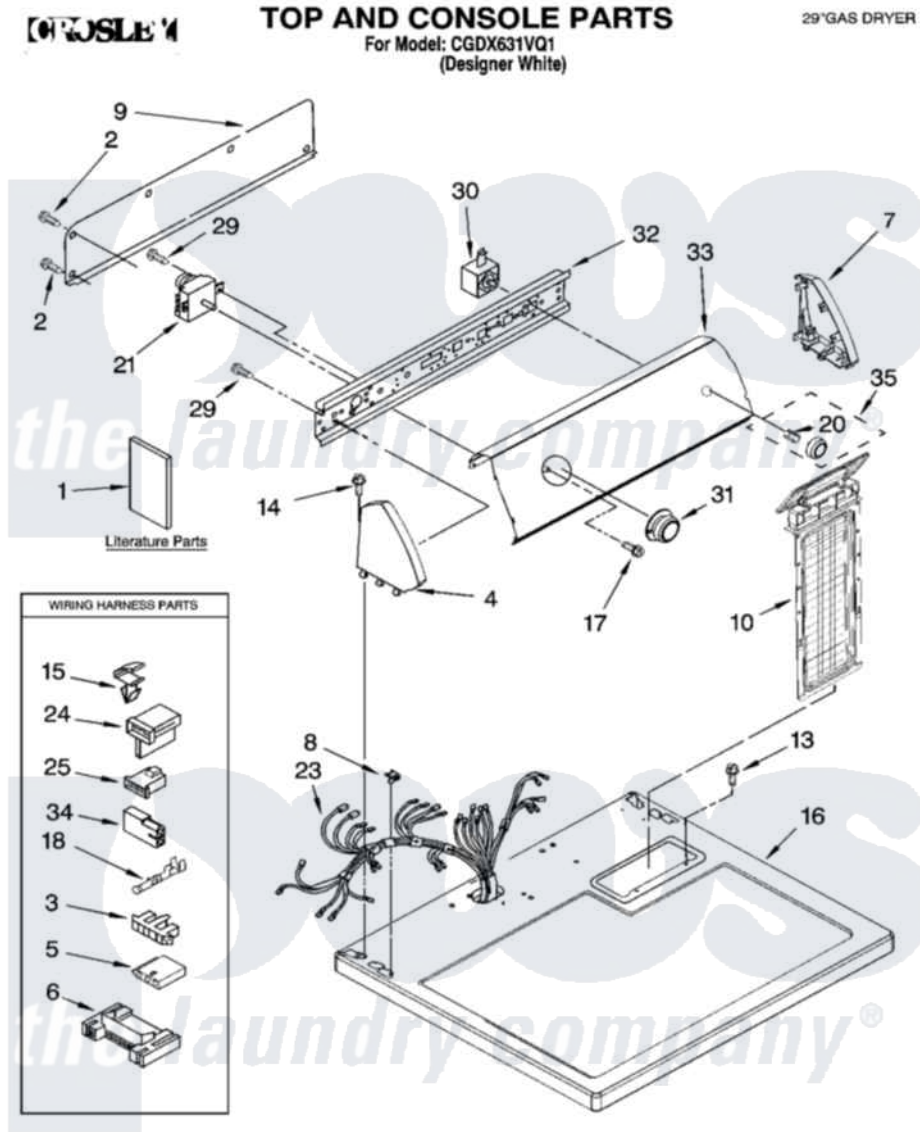

# Whirlpool CGDX631VQ1 01 - TOP AND CONSOLE PARTS

1-09 Litho in U.S.A. (MP)(bay)

1

Part No. W10250359 Rev. A

Whirlpool Residential Whirlpool CGDX631VQ1 Dryer Parts Parts Diagram 01 - TOP AND CONSOLE PARTS

Click on the part number to view part

Item	Original Part Number	Replaced By	Status	Part Description
1	W10223591		Not Available	Guide, Use & Care
"	W10112315		Not Available	Sheet, Cycle Feature
"	8562584		Not Available	Instructions, Installation
"	<a href="#">W10185979</a>			Wiring Diagram Cycle Feature
"	BLANK		Not Available	Following May Be Purchased DO-IT-YOURSELF REPAIR MANUALS
2	<a href="#">693995</a>			Screw, Hex Head
3	<a href="#">3397269</a>			Connector, Timer
4	8271365	<a href="#">279962</a>		Endcap
5	<a href="#">3936144</a>			Do-It-Yourself Repair Manuals
6	<a href="#">3395683</a>			Receptacle, Multi-Terminal
7	8271359	<a href="#">279962</a>		Endcap
8	<a href="#">357213</a>			Nut, Push-In
9	<a href="#">8274261</a>			Do-It-Yourself Repair Manuals
10	<a href="#">8558467</a>			Screen, Lint
13	688082	<a href="#">487240</a>		Screw, For Mtg. Service

13	<a href="#">000903</a>	<a href="#">407440</a>	Capacitor
14	<a href="#">388326</a>		Screw, 8-18 X 1.25
15	<a href="#">3394427</a>		Clip-Harness
16	8557930	<a href="#">8563985</a>	Top
17	8533951	<a href="#">3400859</a>	Screw, Grounding
18	<a href="#">94614</a>		Terminal
20	<a href="#">8536939</a>		Clip, Knob
21	<a href="#">W10185971</a>		Timer Assembly, 60 Hz
23	<a href="#">W10186074</a>		Harness, Wiring
24	<a href="#">3403499</a>		Connector, 2-Postion
25	<a href="#">3403498</a>		Connector, 3-Position
29	8533971	<a href="#">90767</a>	Screw, 8A X 3/8 HeX Washer Head Tapping
30	<a href="#">3977456</a>		Switch, Push-To-Start
31	<a href="#">3957383</a>		Timer Knob Assembly
32	<a href="#">8271418</a>		Bracket, Control
33	<a href="#">W10218309</a>		Panel, Control
34	<a href="#">717252</a>		Receptacle, Terminal
35	<a href="#">8557462</a>		Knob, Push-To-Start