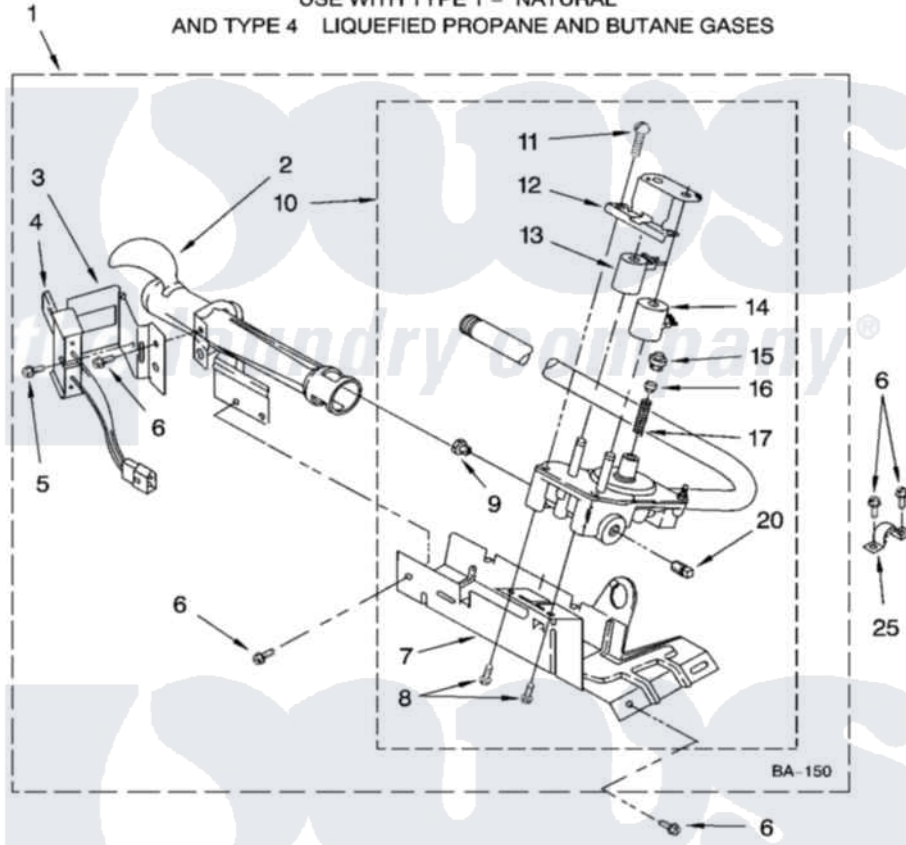

Whirlpool CGDX631VQ1 03 - 8318272 BURNER ASSEMBLY

8318272 BURNER ASSEMBLY

For Model: CGDX631VQ1
(Designer White)

USE WITH TYPE 1 - NATURAL
AND TYPE 4 LIQUEFIED PROPANE AND BUTANE GASES

W10250359

5

Whirlpool Residential Whirlpool CGDX631VQ1 Dryer Parts Parts Diagram 03 - 8318272 BURNER ASSEMBLY
Click on the part number to view part

| Item | Original Part Number | Replaced By | Status | Part Description |
|------|-------------------------|---------------------------|--------|------------------------------------|
| 1 | 8318272 | W10465748 | | Burner-Gas |
| 2 | 688617 | 693140 | | Burner |
| 3 | 694298 | | | Bracket, Ignitor |
| 4 | 686590 | 279311 | | Ignitor |
| 5 | 3393909 | | | Screw, 8-32 X 7/8 |
| 6 | 343641 | 681414 | | Screw, 10AB X 1/2 |
| 7 | 693986 | | | Base, Burner |
| 8 | 3387057 | | | Screw, 10-16 X 1/2 Orifice, Burner |
| 9 | 234826 | | | Orifice, Burner Type 1 |
| " | 229742 | | | Orifice, Burner |
| " | 234868 | | | Orifice, Burner |
| 10 | 8318277 | W10337269 | | Valve-Gas |
| 11 | 694421 | | | Screw, Bracket Mounting |
| 12 | 694538 | | | Bracket, Shunt |
| 13 | 694540 | | | Coil, 60 Hz |
| 14 | 694539 | | | Coil, 60 Hz |

| | | | |
|----|------------------------|---------------------------|---------------------------------|
| 15 | 694424 | | Leak, Limiter |
| 16 | 694423 | | Screw, Regulator Adjustment |
| 17 | 694422 | | Spring, Regulator |
| 20 | 239822 | W10295523 | Plug, Pipe |
| 25 | 341029 | | Clamp, Pipe Door Spring |
| | BLANK | Not Available | Following Parts Not Illustrated |
| " | 694572 | 49572A | Conversion Kit To Type L.p.g.f |