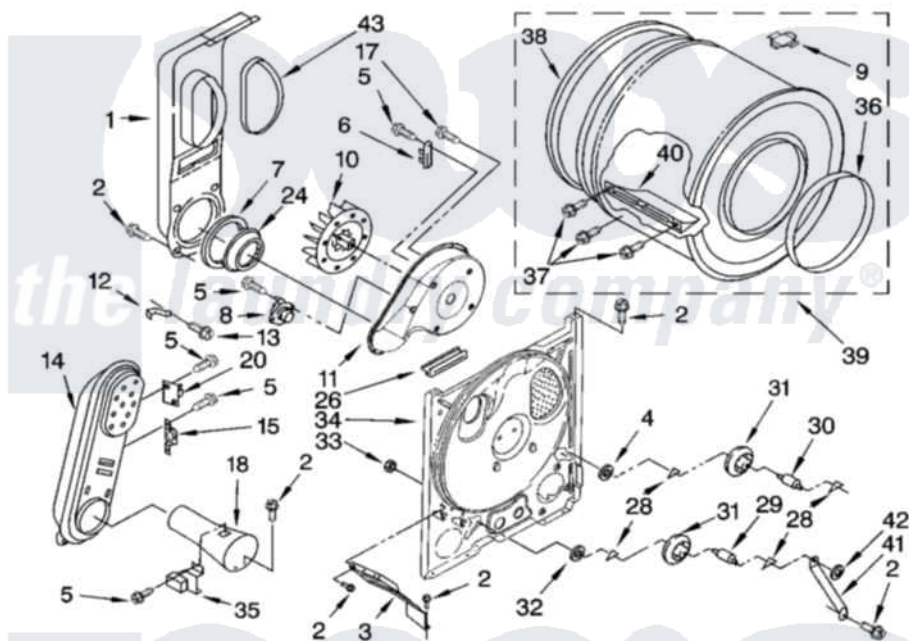

Whirlpool CGDX631VQ1 04 - BULKHEAD PARTS, OPTIONAL PARTS (NOT INCLUDED)

BULKHEAD PARTS

For Model: CGDX631VQ1
(Designer White)

W10250359

7

Whirlpool Residential Whirlpool CGDX631VQ1 Dryer Parts Parts Diagram 04 - BULKHEAD PARTS, OPTIONAL PARTS (NOT INCLUDED)

[Click on the part number to view part](#)

Item	Original Part Number	Replaced By	Status	Part Description
1	694283	279505		Chute
2	343641	681414		Screw, 10AB X 1/2
3	3406022			Bracket, Bulkhead
4	3388703			Washer, Support
5	90767			Screw, 8A X 3/8 HeX Washer Head Tapping
6	3392519			Thermal Limiter
7	347139			Seal, Lint Chute
8	3387134			Thermostat, Internal-Bias
9	8066086			Plug, Drum Hole
10	694089			Wheel, Blower
11	8577230			Housing, Blower
12	3398161			CLIP
13	489463			Screw, 8-18 X 1/16
14	8530285	279980		Box

15	3403140		Thermostat, High-Limit 205F
17	3390647	488729	Screw
18	8066048		Funnel, Burner
20	280010		Kit, Thermal Cut-Off
24	696302		Shield, Exhaust
26	3392247	686889	Pad
28	690997		Washer, Thrust
29	3399506	W10359270	Shaft, Drum Roller Threads
30	3399507	W10359269	Shaft, Drum Roller Threads
31	3397590	349241T	Support
32	348197		Washer, Support
33	3359452		Nut, Lock
34	8529955	279793	Bulkhead
35	338906		Radiant, Sensor
36	3394509		Ring, Bearing
37	W10219342		Screw, Baffle Mounting
38	8066085	239087	Seal
39	3396777	697760	Drum
40	342847		Baffle, Drum
41	3976435		Bracket, Support
42	90296		Nut, Push On
43	339956		Seal, Air Duct To Bulkhead
	BLANK	Not Available	ACCESSORY PARTS
"	279948	4392065	Kit, Dryer Repair
"	689790		Dry Rack
"	8522199		Accessory Parts
"	346764		Kit, Hold Down
"	72017		Paint, Touch-Up
"	4392899		Paint, Touch-Up
"	350930		Paint, Pressurized Spray B
"	350938		Paint, Pressurized Spray B
"	4392901		Paint, Pressurized Spray
"	799344		Paint, Touch-Up)
"	4392900		Paint, Bulk)