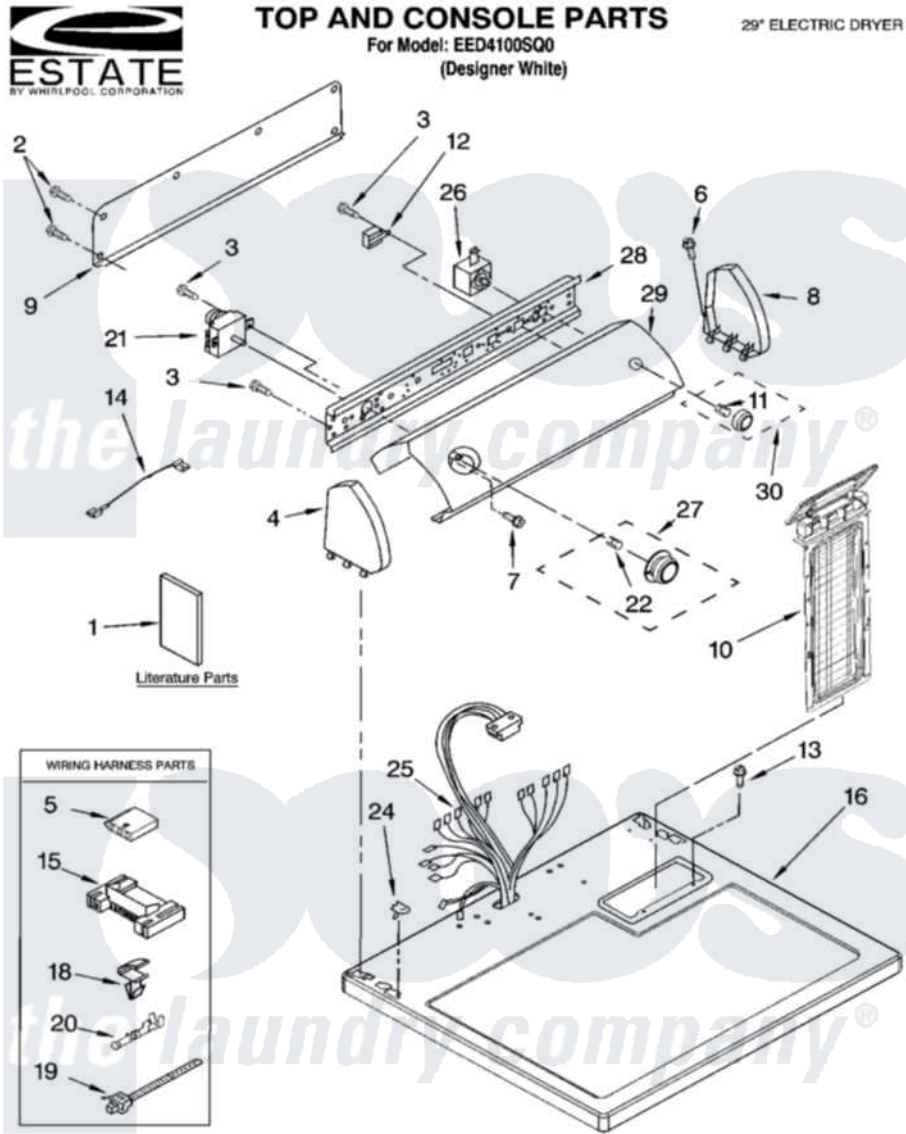

Whirlpool EED4100SQ0 01 - TOP AND CONSOLE PARTS

7-06 Litho in U.S.A. (LT)

1

Part No. 8181456

Whirlpool [Residential Whirlpool EED4100SQ0 Dryer Parts](#) Parts Diagram 01 - TOP AND CONSOLE PARTS
 Click on the part number to view part

Item	Original Part Number	Replaced By	Status	Part Description
1	8578193		Not Available	Guide, Use & Care
"	W10043000		Not Available	Sheet, Cycle Feature
"	8577187		Not Available	Instructions, Installation
"	8528187			Wiring Diagram
"	BLANK		Not Available	Following May Be Purchased DO-IT-YOURSELF REPAIR MANUALS
"	677818		Not Available	Manual, Do-It- Yourself Repair (Dryer)
2	693995			Screw, Hex Head
3	8533971	90767		Screw, 8A X 3/8 HeX Washer Head Tapping
4	8274437	279960		Endcap
5	3936144			Do-It-Yourself Repair Manuals
6	388326			Screw, 8-18 X 1.25
7	8533951	3400859		Screw, Grounding
8	8274434	279960		Endcap
9	8274261			Do-It-Yourself Repair Manuals

10	8558467		Screen, Lint
11	8536939		Clip, Knob
12	694419		Mini-Buzzer
13	688983	487240	Screw, For Mtg. Service Capacitor
14	3393815	3393812	Wire, Jumper
15	3395683		Receptacle, Multi-Terminal
16	8557930	8563985	Top
18	3394427		Clip-Harness
19	3391249		Cable Tie, Push Mount
20	94614		Terminal
21	8299780		Timer, 60 Hz
22	688805		Clip, Spring Knob
24	357213		Nut, Push-In
25	8299865	8576499	Harness, Wiring
26	3977456		Switch, Push-To-Start
27	8538953		Timer Knob Assembly
28	8271418		Bracket, Control
29	8573821		Panel, Control
30	8538959		Knob, Push-To-Start