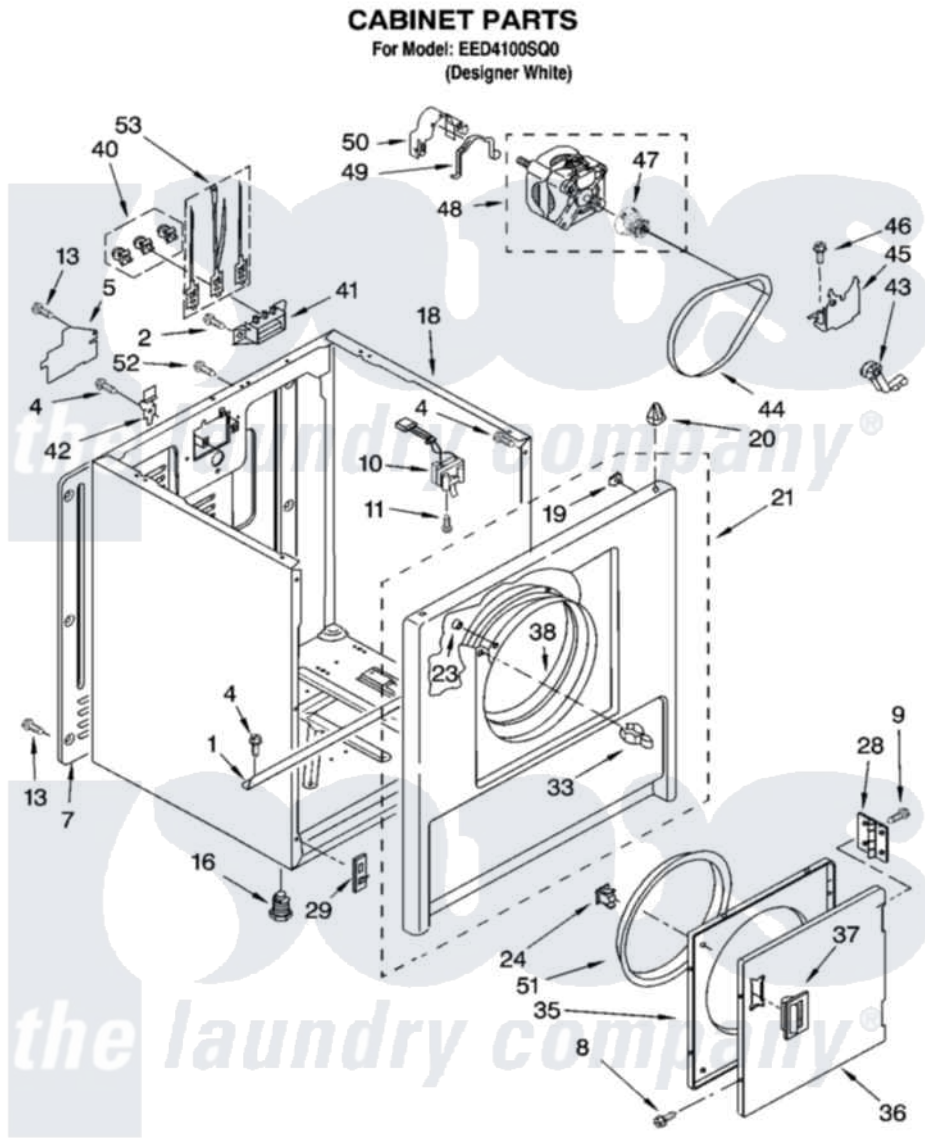

Whirlpool EED4100SQ 02 - CABINET PARTS

8181456

3

Whirlpool [Residential Whirlpool EED4100SQ0 Dryer Parts](#) Parts Diagram 02 - CABINET PARTS
Click on the part number to view part

Item	Original Part Number	Replaced By	Status	Part Description
1	8541400			Bracket, Cabinet
2	3393008	308685		Side Trim)
4	343641	681414		Screw, 10AB X 1/2
5	3396795			Cover, Terminal Block
7	3396807	280040		Panel-Rear
8	342055	488627		Screw
9	694091			Trim, Side Right Hand
10	3406102			Door Switch Assembly
11	697773	3395530		Screw
13	693995			Screw, Hex Head
16	3392100	49621		Feet-Leveling
18	8530603	8533643		Cabinet
19	98234			Clip, U-Bend
20	690363	18776		Lock, Front Top
21	693197	280062		Panel
23	685203	279220		Clip

24	3389441		Door Catch Assembly
28	348023		Hinge And Pin Assembly
29	3394083		Clip, Front Panel
33	696144	279570	Latch
35	695656	280077	Door
36	348205		Door, Front
37	686711		Handle, Door
38	8066123	279264	Air Channel Box
40	279393		Terminal Block Screw Kit
41	3397659		Block, Terminal
42	8066217		Hinge, Top
43	691366		Idler And Pulley Assembly
44	8066065	341241	Belt
45	348780		Base, Motor
46	3400500		Bolt, 3405245 5/16-18 X 3/4
47	8066184		Pulley, Motor
48	8066206	279827	Motor-Drve
49	660658		Clamp, Motor Mounting 343481 685441
50	3404162		Clamp, Motor
51	3390734		Seal, Door
52	697776	4331106	Screw, No.10-32 X 7/16
53	279318		Terminal Tinned And Brass Panel