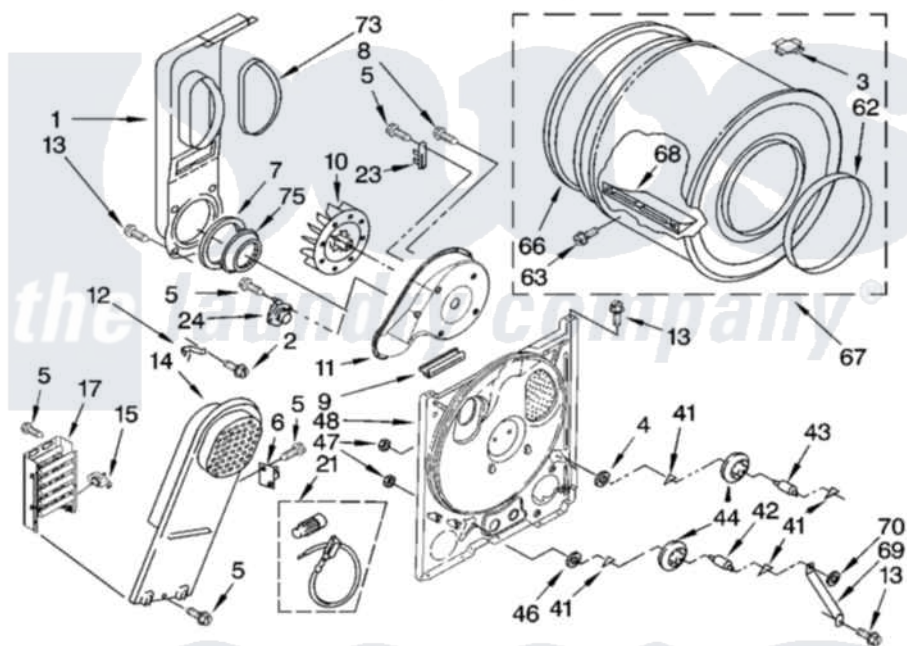

Whirlpool EED4100SQ0 03 - BULKHEAD PARTS, OPTIONAL PARTS (NOT INCLUDED)

BULKHEAD PARTS

For Model: EED4100SQ0
(Designer White)

8181456

5

Whirlpool [Residential Whirlpool EED4100SQ0 Dryer Parts](#) Parts Diagram 03 - BULKHEAD PARTS, OPTIONAL PARTS (NOT INCLUDED)

[Click on the part number to view part](#)

Item	Original Part Number	Replaced By	Status	Part Description
1	694283	279505		Chute
2	489463			Screw, 8-18 X 1/16
3	8066086			Plug, Drum Hole
4	3388703			Washer, Support
5	90767			Screw, 8A X 3/8 HeX Washer Head Tapping
6	3977393	279816		Cutoff-Tml
7	347139			Seal, Lint Chute
8	3390647	488729		Screw
9	3392247	686889		Pad
10	694089			Wheel, Blower
11	8577230			Housing, Blower
12	3398161			CLIP
13	343641	681414		Screw, 10AB X 1/2
14	8541818			Box, Heater

15	3977767		Thermostat, High Limit 250 F
17	8565582	279838	Element
21	279457		Wire Kit, Terminal
23	3392519		Thermal Limiter
24	660039	694674	Thermistor-Fix
41	690997		Washer, Thrust
42	3399506	W10359270	Shaft, Drum Roller Threads
43	3399507	W10359269	Shaft, Drum Roller Threads
44	3397590	349241T	Support
46	348197		Washer, Support
47	3359452		Nut, Lock
48	8529955	279793	Bulkhead
62	3394508		Ring, Bearing
63	97787	W10109200	Screw, Baffle Mounting
66	8066085	239087	Seal
67	3396775		Drum Assembly
68	342847		Baffle, Drum
69	3976435		Bracket, Support
70	90296		Nut, Push On
73	339956		Seal, Air Duct To Bulkhead
75	696302		Shield, Exhaust
	BLANK	Not Available	ACCESSORY PARTS
"	279948	4392065	Kit, Dryer Repair
"	689790		Dry Rack
"	8522199		Accessory Parts
"	72017		Paint, Touch-Up
"	350930		Paint, Pressurized Spray B
"	350938		Paint, Pressurized Spray B
"	799344		Paint, Touch-Up)