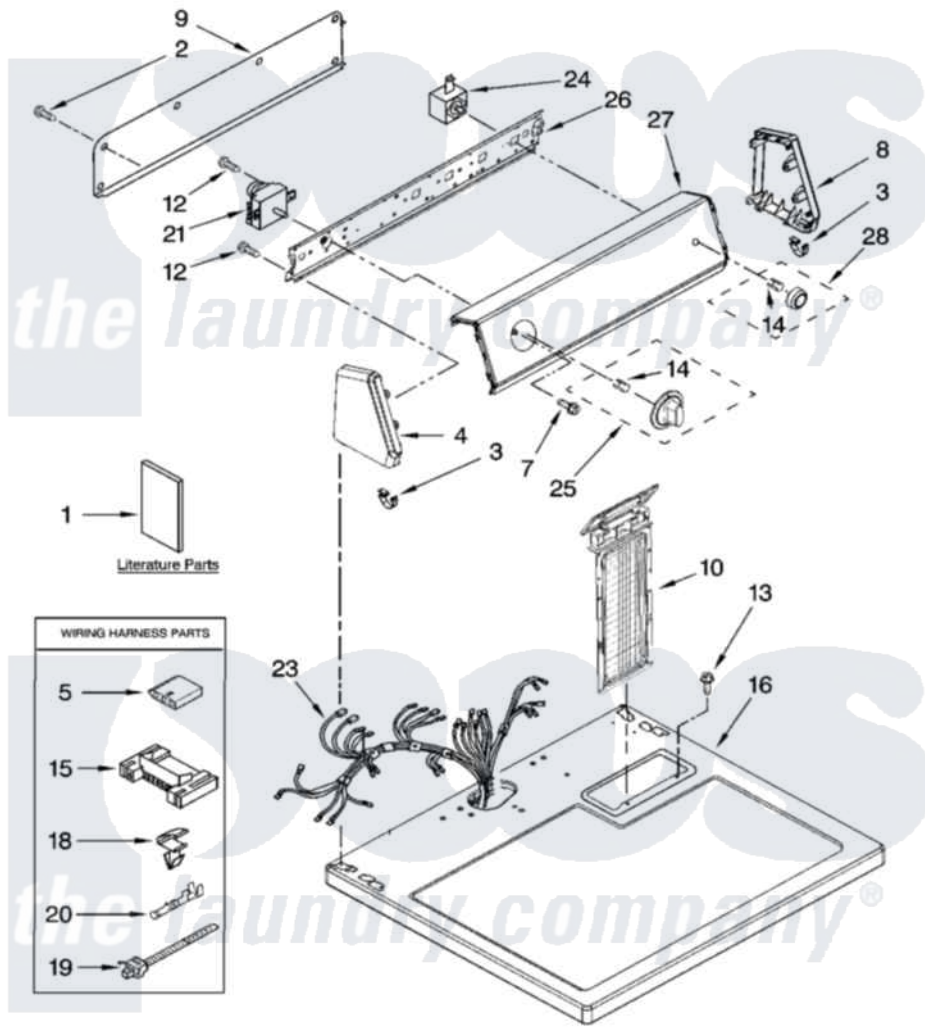

Whirlpool EED4300TQ0 01 - TOP AND CONSOLE PARTS

TOP AND CONSOLE PARTS

For Model: EED4300TQ0
(Designer White)

29" ELECTRIC DRYER

1-07 Litho in U.S.A.(LT)

1

Part No. W10123736

Whirlpool Residential Whirlpool EED4300TQ0 Dryer Parts Parts Diagram 01 - TOP AND CONSOLE PARTS
Click on the part number to view part

Item	Original Part Number	Replaced By	Status	Part Description
1	W10118621		Not Available	Guide, Use & Care
"	W10088970		Not Available	Instructions, Installation
"	W10118620		Not Available	Sheet, Cycle Features
"	8576793		Not Available	Wiring Diagram
"	BLANK		Not Available	Following May Be Purchased DO-IT-YOURSELF REPAIR MANUALS
"	677818		Not Available	Manual, Do-It- Yourself Repair (Dryer)
2	693995			Screw, Hex Head
3	8312709			Clip-Console
4	8579674	8579686		Endcap
5	3936144			Do-It-Yourself Repair Manuals
7	8533951	3400859		Screw, Grounding
8	8579673	8579685		Endcap
9	8274261			Do-It-Yourself Repair Manuals
10	8558467			Screen, Lint

12	8533971	90767	Screw, 8A X 3/8 HeX Washer Head Tapping
13	688983	487240	Screw, For Mtg. Service Capacitor
14	8536939		Clip, Knob
15	3395683		Receptacle, Multi-Terminal
16	8559800	8563663	Top
18	3394427		Clip-Harness
19	3391249		Cable Tie, Push Mount
20	94614		Terminal
21	8299781		Timer, 60 Hz
23	8576500	W10450292	Harness, Wiring
24	3977456		Switch, Push-To-Start
25	W10110064		Timer Knob Assembly
26	8579672		Bracket, Control
27	W10116641		Panel, Control
28	W10110065		Knob, Push-To-Start