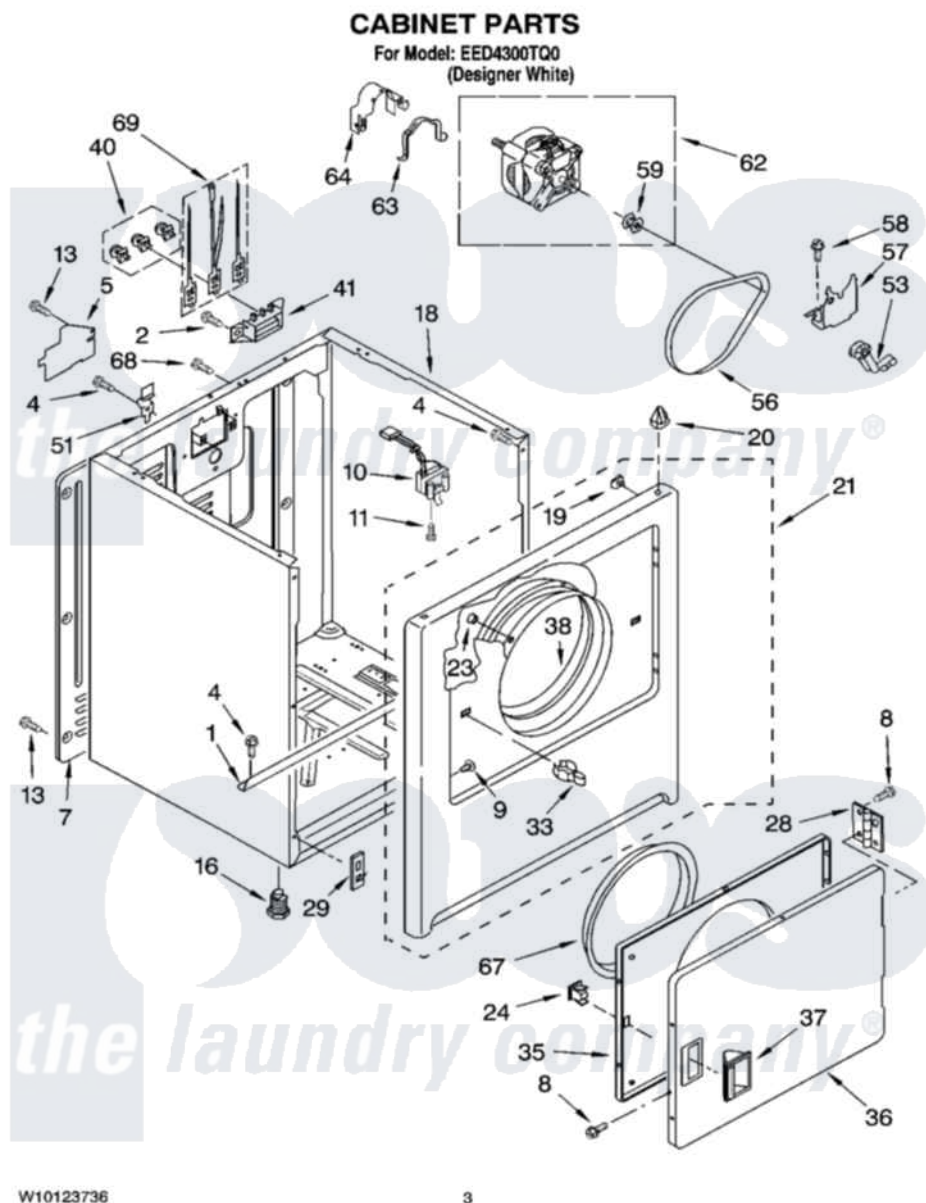

Whirlpool EED4300TQ0 02 - CABINET PARTS

W10123736

3

Whirlpool Residential Whirlpool EED4300TQ0 Dryer Parts Parts Diagram 02 - CABINET PARTS

[Click on the part number to view part](#)

Item	Original Part Number	Replaced By	Status	Part Description
1	8541400			Bracket, Cabinet
2	3393008	308685		Side Trim)
4	343641	681414		Screw, 10AB X 1/2
5	3396795			Cover, Terminal Block
7	3396807	280040		Panel-Rear
8	342055	488627		Screw
9	3404413			Plug, Hinge Hole
10	3406104	3406105		Door Switch Assembly
11	697773	3395530		Screw
13	693995			Screw, Hex Head
16	3392100	49621		Feet-Leveling
18	8530603	8533643		Cabinet
19	98234			Clip, U-Bend
20	690363	18776		Lock, Front Top
21	3403571	279844		Panel
23	685203	279220		Clip

24	690081	279570	Latch
28	3405514	W10362431	Hinge And Pin Assembly
29	3394083		Clip, Front Panel
33	696144	279570	Latch
35	3403371		Door, Inner
36	3403361		Door Front
37	3405184		Handle, Door
38	8066124	279264	Air Channel Box
40	279393		Terminal Block Screw Kit
41	3397659		Block, Terminal
51	8066217		Hinge, Top
53	691366		Idler And Pulley Assembly
56	8066065	341241	Belt
57	348780		Base, Motor
58	3400500		Bolt, 3405245 5/16-18 X 3/4
59	8066184		Pulley, Motor
62	8066206	279827	Motor-Drve
63	660658		Clamp, Motor Mounting 343481 685441
64	3404162		Clamp, Motor
67	3405245		5/16-18 X 3/4
68	697776	4331106	Screw, No.10-32 X 7/16
69	279318		Terminal Tinned And Brass Panel