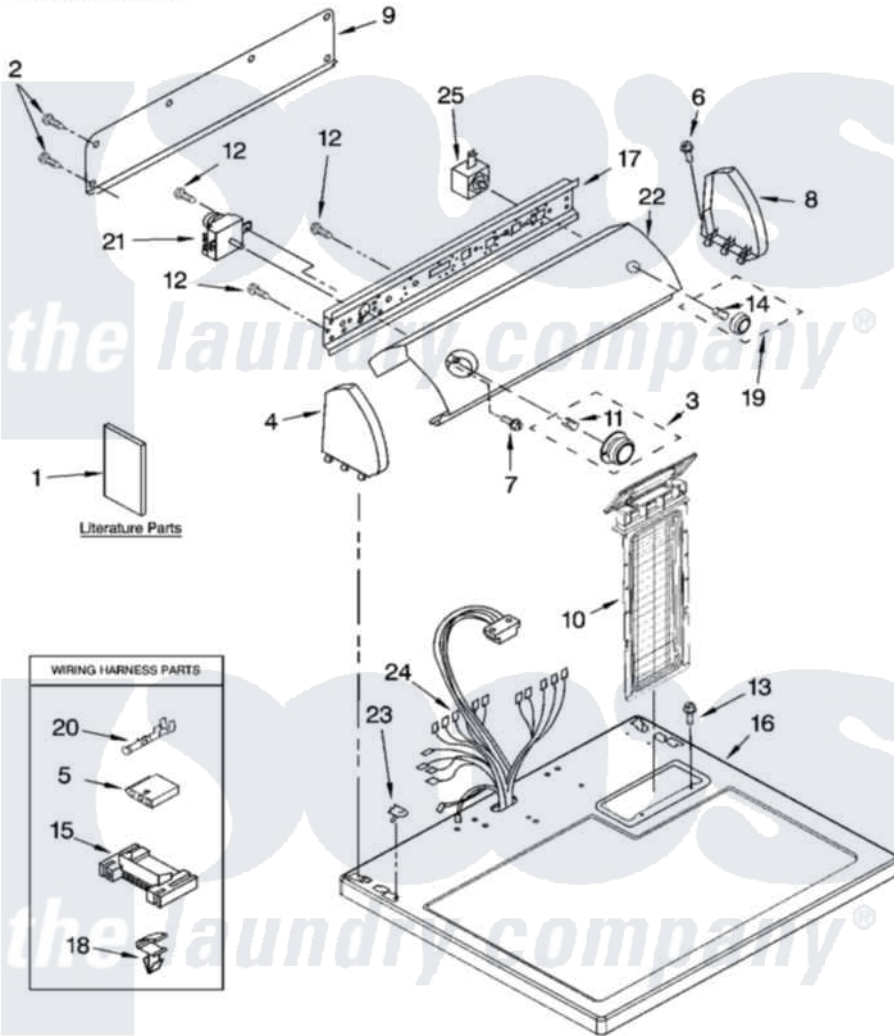

Whirlpool EED4300VQ0 01 - TOP AND CONSOLE PARTS

TOP AND CONSOLE PARTS

For Model: EED4300VQ0
(White)

29" ELECTRIC
DRYER

1-08 Litho in U.S.A. (LT)

1

Part No. W10187655 Rev. A

Whirlpool [Residential Whirlpool EED4300VQ0 Dryer Parts](#) Parts Diagram 01 - TOP AND CONSOLE PARTS

[Click on the part number to view part](#)

Item	Original Part Number	Replaced By	Status	Part Description
1	W10118621		Not Available	Guide, Use & Care
"	W10150612		Not Available	Instructions, Installation
"	W10118620		Not Available	Sheet, Cycle Features
"	8576793		Not Available	Wiring Diagram
"	BLANK		Not Available	Following May Be Purchased DO-IT-YOURSELF REPAIR MANUALS
"	677818		Not Available	Manual, Do-It- Yourself Repair (Dryer)
2	693995			Screw, Hex Head
3	8538953			Timer Knob Assembly
4	8274437	279960		Endcap
5	3936144			Do-It-Yourself Repair Manuals
6	388326			Screw, 8-18 X 1.25
7	8533951	3400859		Screw, Grounding
8	8274434	279960		Endcap
9	8274261			Do-It-Yourself Repair Manuals

10	8558467		Screen, Lint
11	688805		Clip, Spring Knob
12	8533971	90767	Screw, 8A X 3/8 HeX Washer Head Tapping
13	688983	487240	Screw, For Mtg. Service Capacitor
14	8536939		Clip, Knob
15	3395683		Receptacle, Multi-Terminal
16	8557930	8563985	Top
17	8271418		Bracket, Control
18	3394427		Clip-Harness
19	8538959		Knob, Push-To-Start
20	94614		Terminal
21	8299781		Timer, 60 Hz
22	8578963		Panel, Control
23	357213		Nut, Push-In
24	8576500	W10450292	Harness, Wiring
25	3977456		Switch, Push-To-Start