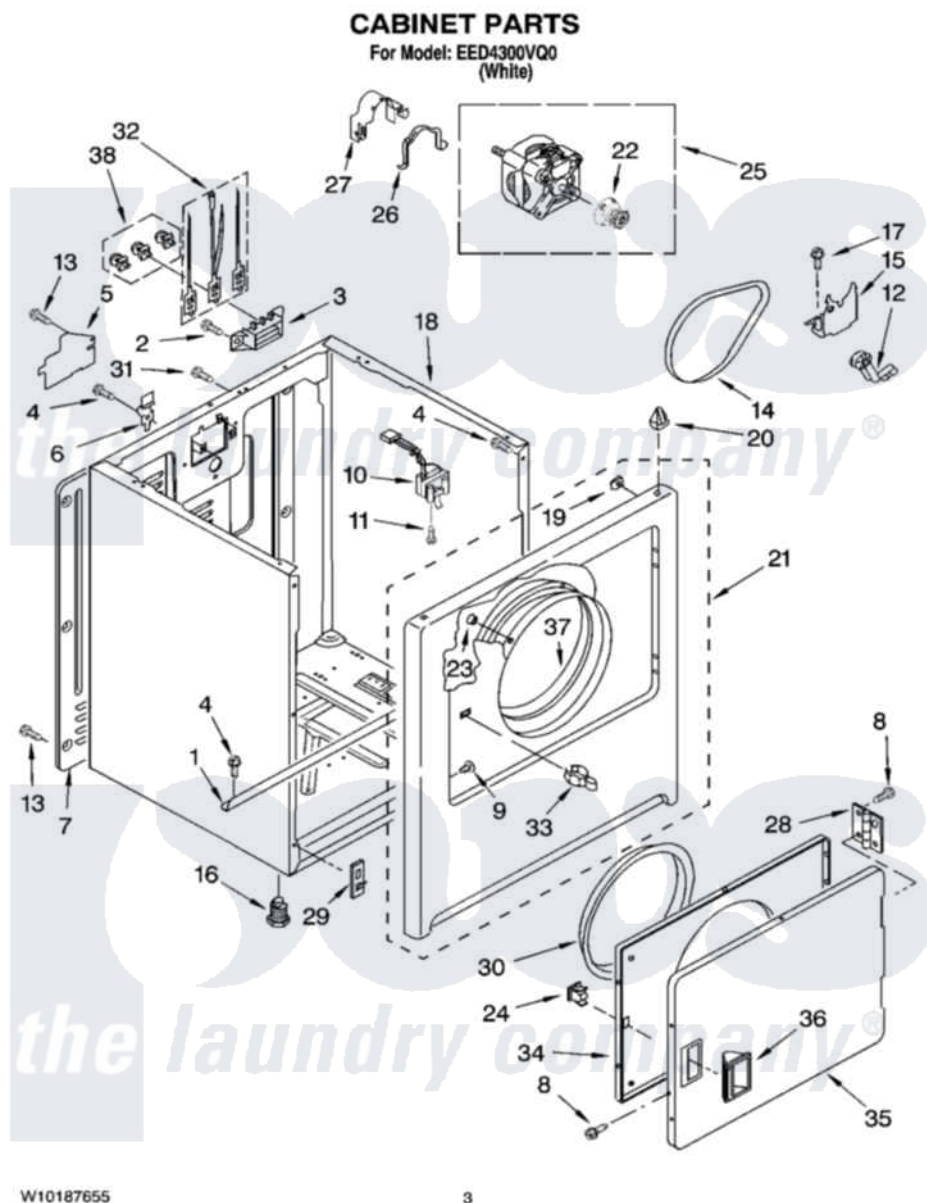

Whirlpool EED4300VQ0 02 - CABINET PARTS

Whirlpool Residential Whirlpool EED4300VQ0 Dryer Parts Parts Diagram 02 - CABINET PARTS
Click on the part number to view part

Item	Original Part Number	Replaced By	Status	Part Description
1	8541400			Bracket, Cabinet
2	3393008	308685		Side Trim)
3	3397659			Block, Terminal
4	343641	681414		Screw, 10AB X 1/2
5	3396795			Cover, Terminal Block
6	8066217			Hinge, Top
7	3396807	280040		Panel-Rear
8	342055	488627		Screw
9	3404413			Plug, Hinge Hole
10	3406104	3406105		Door Switch Assembly
11	697773	3395530		Screw
12	691366			Idler And Pulley Assembly
13	693995			Screw, Hex Head
14	W10131364	341241		Belt
15	348780			Base, Motor
16	3392100	49621		Feet-Leveling

17	3400500		Bolt, 3405245 5/16-18 X 3/4
18	8530603	8533643	Cabinet
19	98234		Clip, U-Bend
20	690363	18776	Lock, Front Top
21	3403571	279844	Panel
22	8066184		Pulley, Motor
23	685203	279220	Clip
24	690081	279570	Latch
25	8066206	279827	Motor-Drve
26	660658		Clamp, Motor Mounting 343481 685441
27	3404162		Clamp, Motor
28	3405514	W10362431	Hinge And Pin Assembly
29	3394083		Clip, Front Panel
30	3405245		5/16-18 X 3/4
31	697776	4331106	Screw, No.10-32 X 7/16
32	279318		Terminal Tinned And Brass Panel
33	696144	279570	Latch
34	3403371		Door, Inner
35	3403361		Door Front
36	3405184		Handle, Door
37	8066124	279264	Air Channel Box
38	279393		Terminal Block Screw Kit