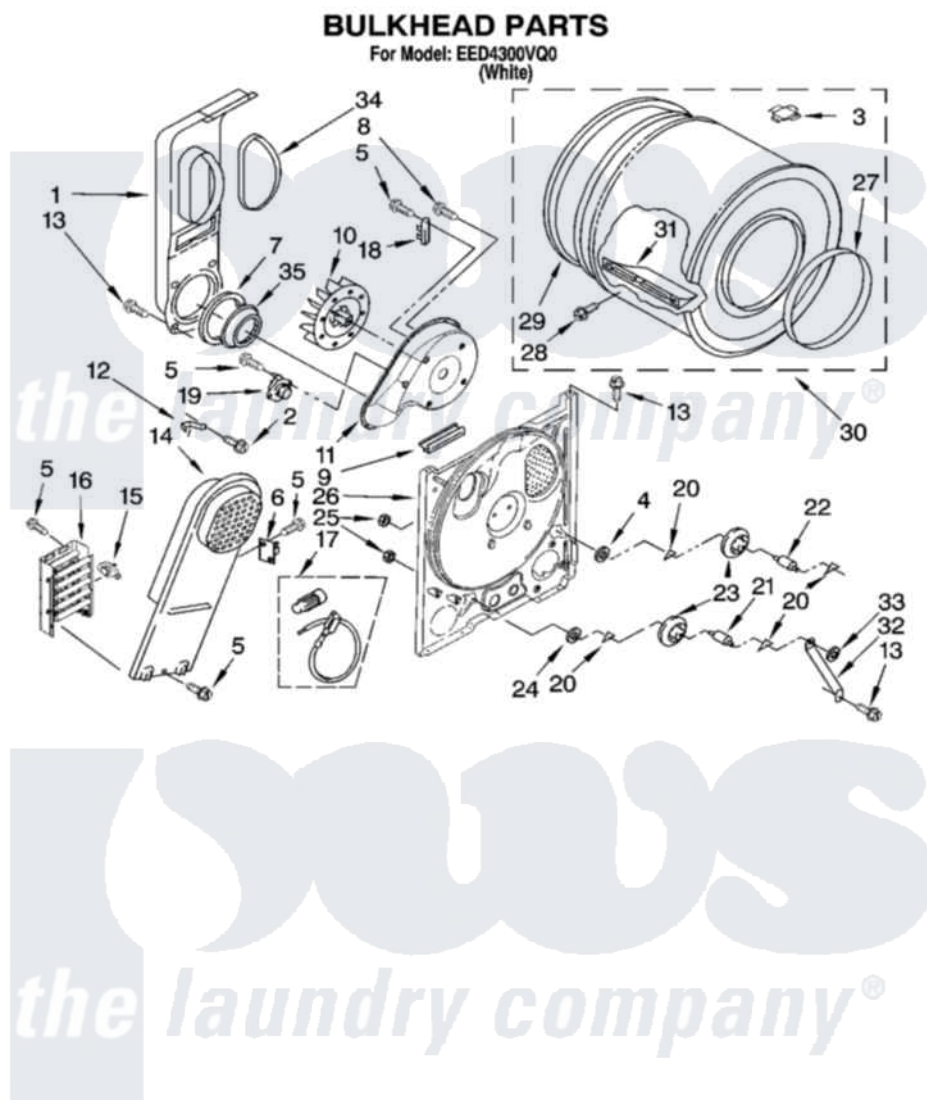

Whirlpool EED4300VQ0 03 - BULKHEAD PARTS, OPTIONAL PARTS (NOT INCLUDED)

W10187655

5

Whirlpool [Residential Whirlpool EED4300VQ0 Dryer Parts](#) Parts Diagram 03 - BULKHEAD PARTS, OPTIONAL PARTS (NOT INCLUDED)

[Click on the part number to view part](#)

Item	Original Part Number	Replaced By	Status	Part Description
1	694283	279505		Chute
2	489463			Screw, 8-18 X 1/16
3	8066086			Plug, Drum Hole
4	3388703			Washer, Support
5	90767			Screw, 8A X 3/8 HeX Washer Head Tapping
6	3977393	279816		Cutoff-Tml
7	347139			Seal, Lint Chute
8	3390647	488729		Screw
9	3392247	686889		Pad
10	694089			Wheel, Blower
11	8577230			Housing, Blower
12	3398161			CLIP
13	343641	681414		Screw, 10AB X 1/2
14	8541818			Box, Heater

15	3977767		Thermostat, High Limit 250 F
16	3403585	279838	Element
17	279457		Wire Kit, Terminal
18	3392519		Thermal Limiter
19	3387134		Thermostat, Internal-Bias
20	690997		Washer, Thrust
21	3399506	W10359270	Shaft, Drum Roller Threads
22	3399507	W10359269	Shaft, Drum Roller Threads
23	3397590	349241T	Support
24	348197		Washer, Support
25	3359452		Nut, Lock
26	8529955	279793	Bulkhead
27	3394509		Ring, Bearing
28	W10109200		Screw, Baffle Mounting
29	8066085	239087	Seal
30	3396777	697760	Drum
31	342847		Baffle, Drum
32	3976435		Bracket, Support
33	90296		Nut, Push On
34	339956		Seal, Air Duct To Bulkhead
35	696302		Shield, Exhaust
	BLANK	Not Available	ACCESSORY PARTS
"	279948	4392065	Kit, Dryer Repair
"	689790		Dry Rack
"	8522199		Accessory Parts
"	72017		Paint, Touch-Up
"	350930		Paint, Pressurized Spray B
"	350938		Paint, Pressurized Spray B
"	799344		Paint, Touch-Up)