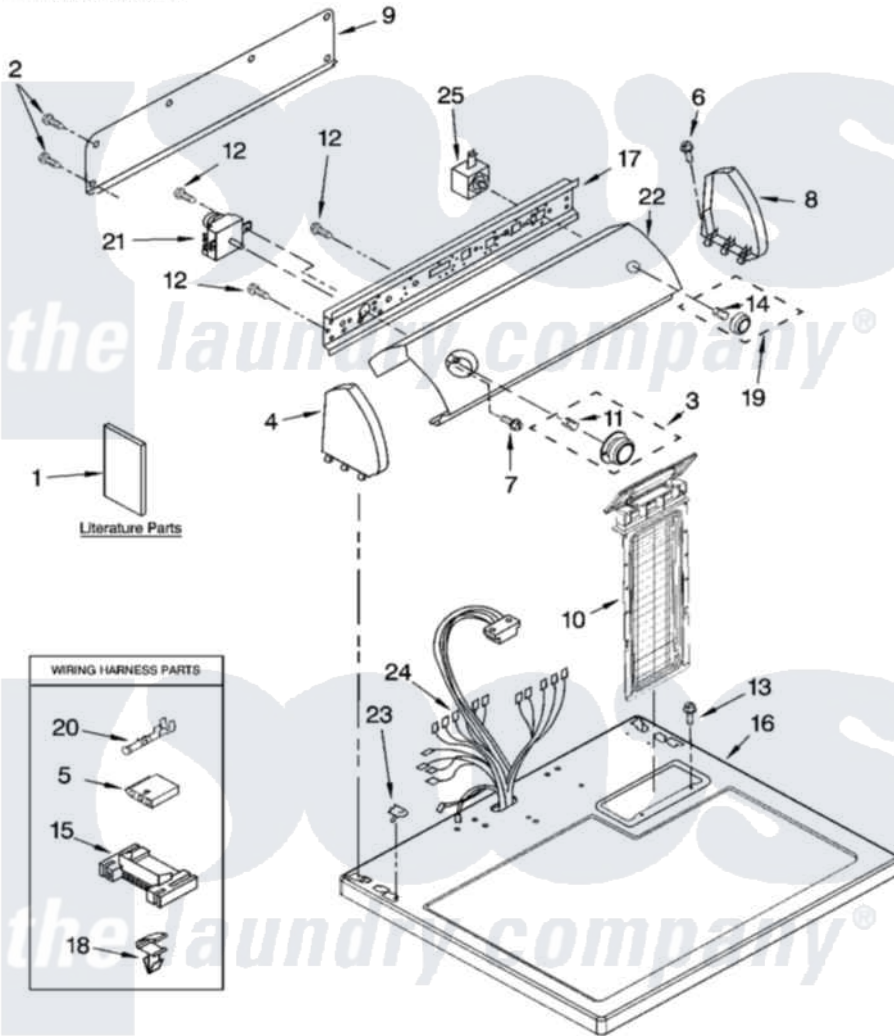

Whirlpool EED4300VQ1 01 - TOP AND CONSOLE PARTS

TOP AND CONSOLE PARTS

For Model: EED4300VQ1
(White)

29" ELECTRIC DRYER

11-08 Litho in U.S.A. (LT) (psw)

1

Part No. W10243065 Rev. A

Whirlpool [Residential Whirlpool EED4300VQ1 Dryer Parts](#) Parts Diagram 01 - TOP AND CONSOLE PARTS

[Click on the part number to view part](#)

Item	Original Part Number	Replaced By	Status	Part Description
1	W10118621		Not Available	Guide, Use & Care
"	W10150612		Not Available	Instructions, Installation
"	W10118620		Not Available	Sheet, Cycle Features
"	W10185979			Wiring Diagram Cycle Feature
"	BLANK		Not Available	Following May Be Purchased DO-IT-YOURSELF REPAIR MANUALS
"	677818		Not Available	Manual, Do-It- Yourself Repair (Dryer)
2	693995			Screw, Hex Head
3	8538953			Timer Knob Assembly
4	8274437	279960		Endcap
5	3936144			Do-It-Yourself Repair Manuals
6	388326			Screw, 8-18 X 1.25
7	8533951	3400859		Screw, Grounding
8	8274434	279960		Endcap
9	8274261			Do-It-Yourself Repair Manuals

10	8558467		Screen, Lint
11	688805		Clip, Spring Knob
12	8533971	90767	Screw, 8A X 3/8 HeX Washer Head Tapping
13	688983	487240	Screw, For Mtg. Service Capacitor
14	8536939		Clip, Knob
15	3395683		Receptacle, Multi-Terminal
16	8557930	8563985	Top
17	8271418		Bracket, Control
18	3394427		Clip-Harness
19	8538959		Knob, Push-To-Start
20	94614		Terminal
21	W10185972		Timer, 60 Hz
22	8578963		Panel, Control
23	357213		Nut, Push-In
24	W10186068	W10186166	Harness, Wiring
25	3977456		Switch, Push-To-Start