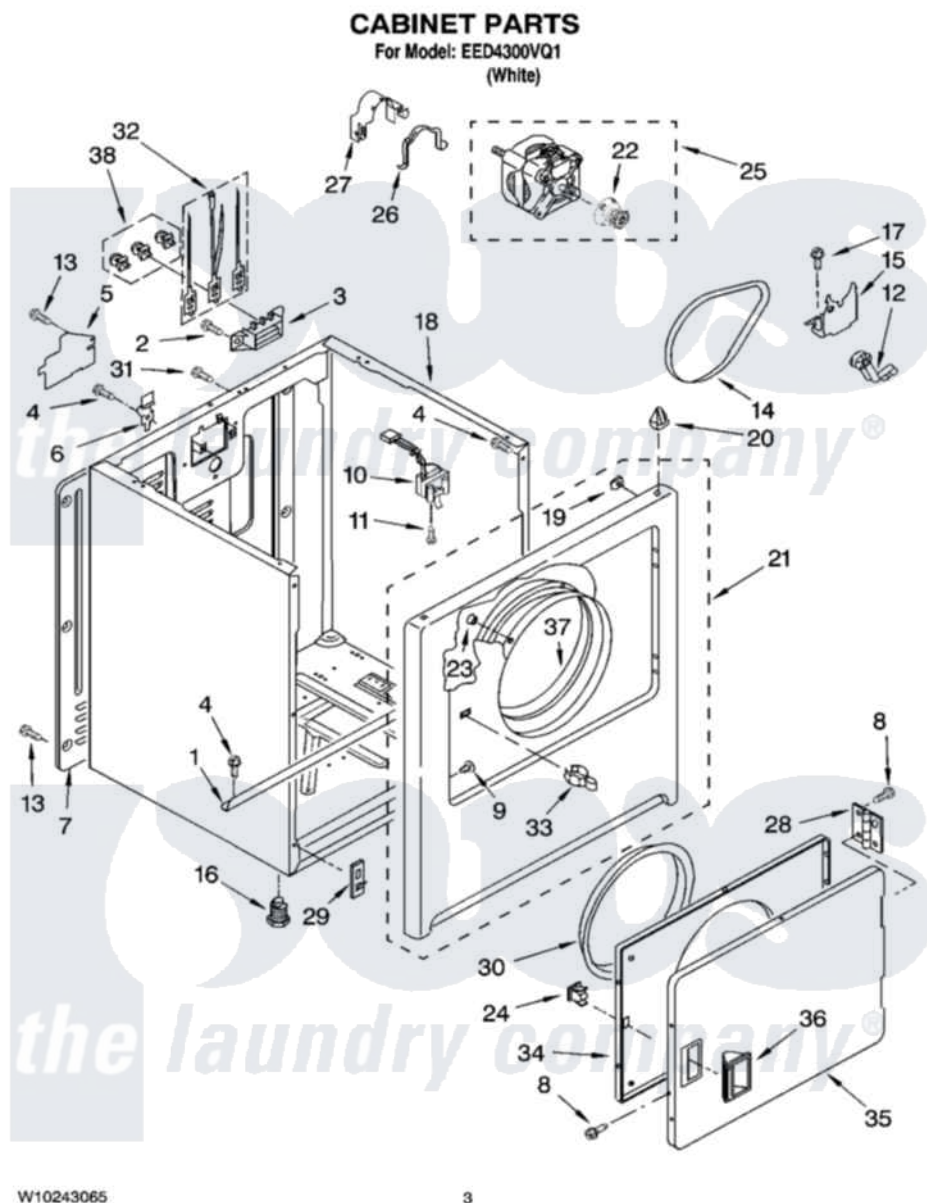

Whirlpool EED4300VQ1 02 - CABINET PARTS

Whirlpool Residential Whirlpool EED4300VQ1 Dryer Parts Parts Diagram 02 - CABINET PARTS
Click on the part number to view part

Item	Original Part Number	Replaced By	Status	Part Description
1	8541400			Bracket, Cabinet
2	3393008	308685		Side Trim)
3	3397659			Block, Terminal
4	343641	681414		Screw, 10AB X 1/2
5	3396795			Cover, Terminal Block
6	8066217			Hinge, Top
7	3396807	280040		Panel-Rear
8	342055	488627		Screw
9	3404413			Plug, Hinge Hole
10	3406104	3406105		Door Switch Assembly
11	697773	3395530		Screw
12	691366			Idler And Pulley Assembly
13	693995			Screw, Hex Head
14	W10131364	341241		Belt
15	348780			Base, Motor
16	3392100	49621		Feet-Leveling

17	3400500		Bolt, 3405245 5/16-18 X 3/4
18	8530603	8533643	Cabinet
19	98234		Clip, U-Bend
20	690363	18776	Lock, Front Top
21	3403571	279844	Panel
22	8066184		Pulley, Motor
23	685203	279220	Clip
24	690081	279570	Latch
25	W10194250	279827	Motor-Drve
26	W10121316		Plug, Multivent
27	3404162		Clamp, Motor
28	3405514	W10362431	Hinge And Pin Assembly
29	3394083		Clip, Front Panel
30	3405245		5/16-18 X 3/4
31	697776	4331106	Screw, No.10-32 X 7/16
32	279318		Terminal Tinned And Brass Panel
33	696144	279570	Latch
34	3403371		Door, Inner
35	3403361		Door Front
36	3405184		Handle, Door
37	8066124	279264	Air Channel Box
38	279393		Terminal Block Screw Kit