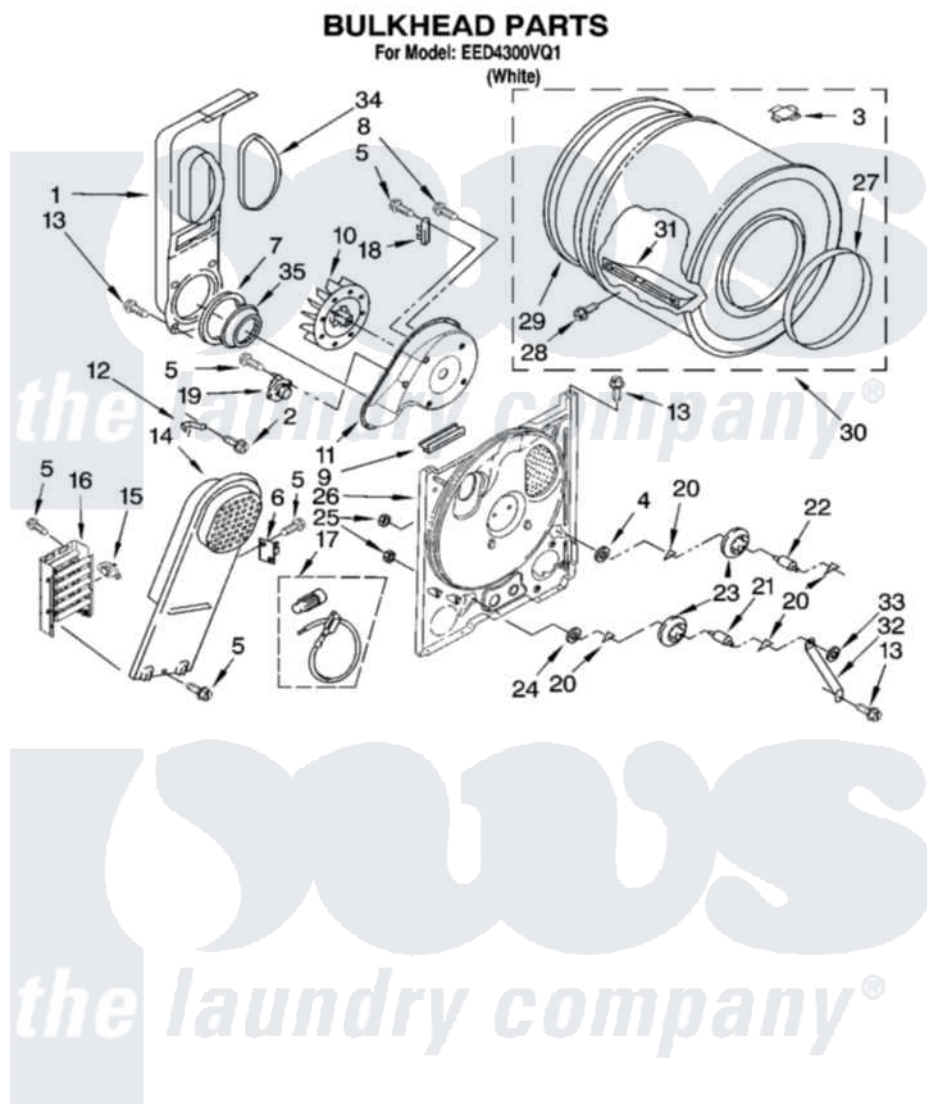

Whirlpool EED4300VQ1 03 - BULKHEAD PARTS, OPTIONAL PARTS (NOT INCLUDED)

W10243065

5

Whirlpool [Residential Whirlpool EED4300VQ1 Dryer Parts](#) Parts Diagram 03 - BULKHEAD PARTS, OPTIONAL PARTS (NOT INCLUDED)

[Click on the part number to view part](#)

Item	Original Part Number	Replaced By	Status	Part Description
1	694283	279505		Chute
2	489463			Screw, 8-18 X 1/16
3	8066086			Plug, Drum Hole
4	3388703			Washer, Support
5	90767			Screw, 8A X 3/8 HeX Washer Head Tapping
6	3977393	279816		Cutoff-Tml
7	347139			Seal, Lint Chute
8	3390647	488729		Screw
9	3392247	686889		Pad
10	694089			Wheel, Blower
11	8577230			Housing, Blower
12	3398161			CLIP
13	343641	681414		Screw, 10AB X 1/2
14	8541818			Box, Heater