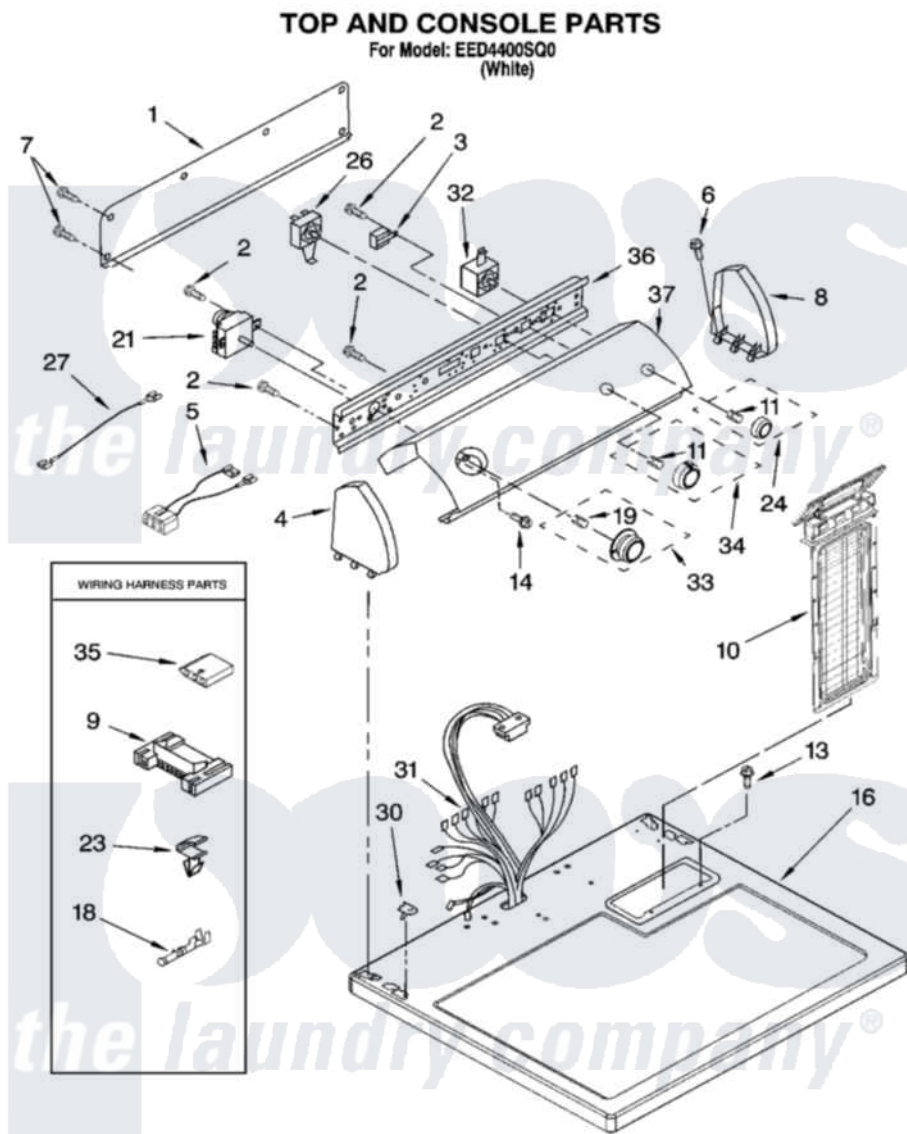

Whirlpool EED4400SQ0 02 - TOP AND CONSOLE PARTS

8181356

3

Whirlpool [Residential Whirlpool EED4400SQ0 Dryer Parts](#) Parts Diagram 02 - TOP AND CONSOLE PARTS
Click on the part number to view part

Item	Original Part Number	Replaced By	Status	Part Description
1	8274261			Do-It-Yourself Repair Manuals
2	8533971	90767		Screw, 8A X 3/8 HeX Washer Head Tapping
3	694419			Mini-Buzzer
4	8274437	279960		Endcap
5	8283292	8283276		Wire, Jumper
6	388326			Screw, 8-18 X 1.25
7	693995			Screw, Hex Head
8	8274434	279960		Endcap
9	3395683			Receptacle, Multi-Terminal
10	8558463			HANdle And Lint Screen Assembly
11	8536939			Clip, Knob
13	688983	487240		Screw, For Mtg. Service Capacitor
14	8533951	3400859		Screw, Grounding
16	8557930	8563985		Top

18	94614		Terminal
19	688805		Clip, Spring Knob
21	8299778		Timer, 60 Hz
23	3394427		Clip-Harness
24	8538959		Knob, Push-To-Start
26	3405152		Switch, Wrinkle Shield
27	3401674		Wire, Jumper
30	357213		Nut, Push-In
31	8299867	W10450292	Harness, Wiring
32	3977456		Switch, Push-To-Start
33	8538953		Timer Knob Assembly
34	8538957		Knob, Control
35	3936144		Do-It-Yourself Repair Manuals
36	8271418		Bracket, Control
37	8578964		Panel, Control