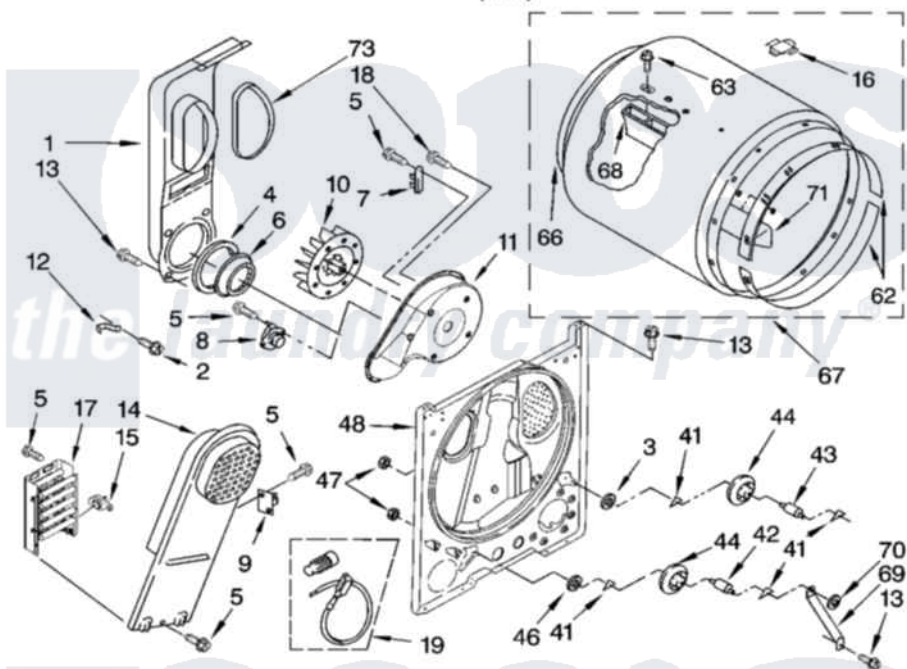

Whirlpool EED4400SQ0 03 - BULKHEAD PARTS, OPTIONAL PARTS (NOT INCLUDED)

BULKHEAD PARTS

For Model: EED4400SQ0
(White)

8181356

5

Whirlpool [Residential Whirlpool EED4400SQ0 Dryer Parts](#) Parts Diagram 03 - BULKHEAD PARTS, OPTIONAL PARTS (NOT INCLUDED)

[Click on the part number to view part](#)

Item	Original Part Number	Replaced By	Status	Part Description
1	348368			Lint Chute Assembly
2	489463			Screw, 8-18 X 1/16
3	3388703			Washer, Support
4	347139			Seal, Lint Chute
5	90767			Screw, 8A X 3/8 HeX Washer Head Tapping
6	696302			Shield, Exhaust
7	3392519			Thermal Limiter
8	3387134			Thermostat, Internal-Bias
9	3977393	279816		Cutoff-Tml
10	694089			Wheel, Blower
11	8577230			Housing, Blower
12	8066155			Clip, Heater Box
13	343641	681414		Screw, 10AB X 1/2
14	8541818			Box, Heater

15	3977767		Thermostat, High Limit 250 F
16	8066086		Plug, Drum Hole
17	8565582	279838	Element
18	3390647	488729	Screw
19	279457		Wire Kit, Terminal
41	690997		Washer, Thrust
42	3399506	W10359270	Shaft, Drum Roller Threads
43	3399507	W10359269	Shaft, Drum Roller Threads
44	3397590	349241T	Support
46	348197		Washer, Support
47	3359452		Nut, Lock
48	3403491	279796	Bulkhead
62	692526	279441	BeaRng-Rng
63	97787	W10109200	Screw, Baffle Mounting
66	3406130	279857	Seal
67	695587		Drum Assembly
68	692490		Baffle, Drum
69	3976434		Bracket, Support Shaft
70	90296		Nut, Push On
71	3403636		Baffle, Drum
73	339956		Seal, Air Duct To Bulkhead
	BLANK	Not Available	ACCESSORY PARTS
"	279948	4392065	Kit, Dryer Repair
"	3404351		Accessory Parts
"	8522199		Accessory Parts
"	72017		Paint, Touch-Up
"	350930		Paint, Pressurized Spray B
"	350938		Paint, Pressurized Spray B
"	799344		Paint, Touch-Up)