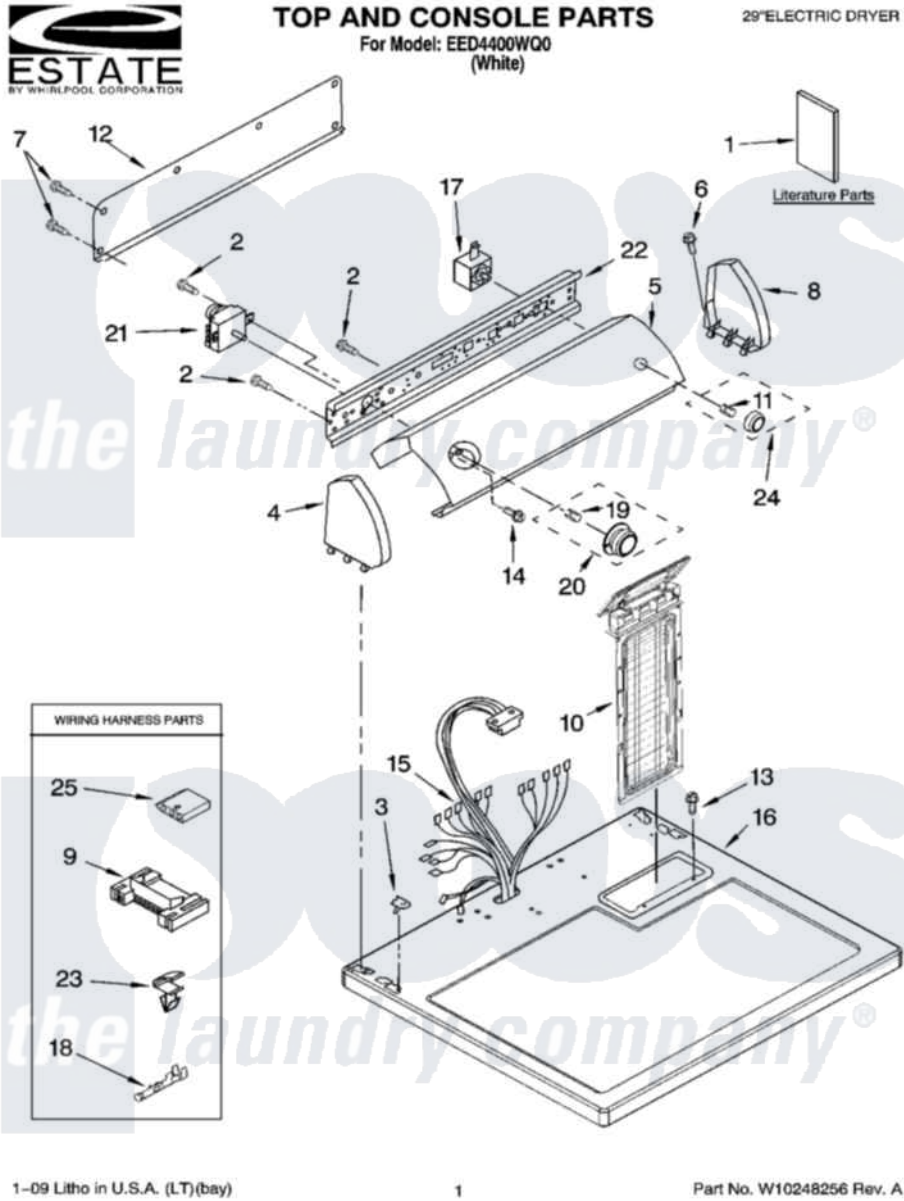

Whirlpool EED4400WQ0 01 - TOP AND CONSOLE PARTS

1-09 Litho in U.S.A. (LT)(bay)

1

Part No. W10248256 Rev. A

Whirlpool Residential Whirlpool EED4400WQ0 Dryer Parts Parts Diagram 01 - TOP AND CONSOLE PARTS
 Click on the part number to view part

Item	Original Part Number	Replaced By	Status	Part Description
1	W10150612		Not Available	Instructions, Installation
"	W10118620		Not Available	Sheet, Cycle Features
"	W10118621		Not Available	Guide, Use & Care
"	W10185979			Wiring Diagram Cycle Feature
"	BLANK		Not Available	Following May Be Purchased DO-IT-YOURSELF REPAIR MANUALS
"	677818		Not Available	Manual, Do-It- Yourself Repair (Dryer)
2	8533971	90767		Screw, 8A X 3/8 HeX Washer Head Tapping
3	357213			Nut, Push-In
4	8274437	279960		Endcap
5	W10238702			Panel, Control
6	388326			Screw, 8-18 X 1.25
7	693995			Screw, Hex Head
8	8274434	279960		Endcap
9	3395683			Receptacle, Multi-Terminal

10	8558463		HAnDle And Lint Screen Assembly
11	8536939		Clip, Knob
12	8274261		Do-It-Yourself Repair Manuals
13	688983	487240	Screw, For Mtg. Service Capacitor
14	8533951	3400859	Screw, Grounding
15	W10186068	W10186166	Harness, Wiring
16	8557930	8563985	Top
17	3977456		Switch, Push-To-Start
18	94614		Terminal
19	688805		Clip, Spring Knob
20	8538953		Timer Knob Assembly
21	W10185970		Timer, 60 Hz
22	8271418		Bracket, Control
23	3394427		Clip-Harness
24	8538959		Knob, Push-To-Start
25	3936144		Do-It-Yourself Repair Manuals