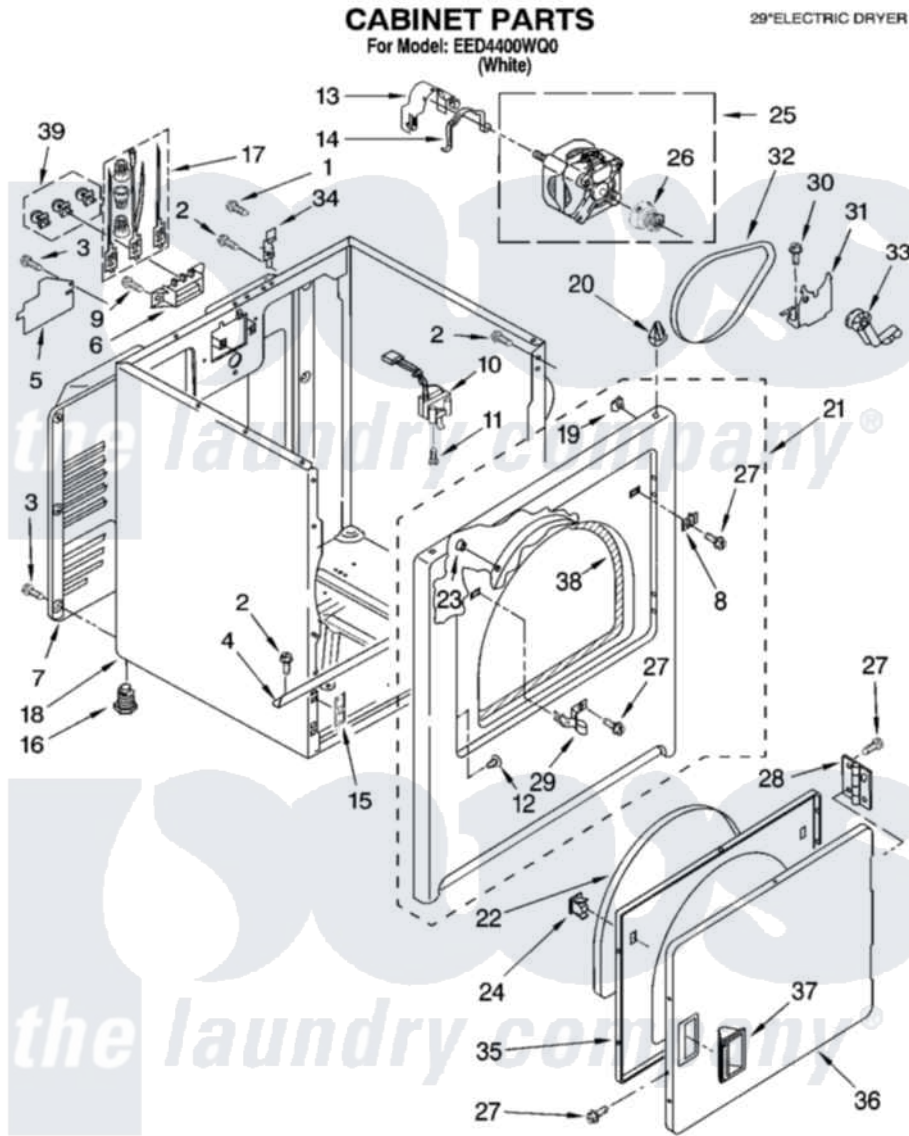

Whirlpool EED4400WQ0 02 - CABINET PARTS

W10248256

3

Whirlpool [Residential Whirlpool EED4400WQ0 Dryer Parts](#) Parts Diagram 02 - CABINET PARTS
Click on the part number to view part

Item	Original Part Number	Replaced By	Status	Part Description
1	697776	4331106		Screw, No.10-32 X 7/16
2	343641	681414		Screw, 10AB X 1/2
3	693995			Screw, Hex Head
4	8541400			Bracket, Cabinet
5	3396795			Cover, Terminal Block
6	3397659			Block, Terminal
7	3396805	280043		Panel-Rear
8	3403630			Plug, Strike Hole
9	3393008	308685		Side Trim)
10	3406109	3406107		Door Switch Assembly
11	697773	3395530		Screw
12	3404413			Plug, Hinge Hole
13	3404162			Clamp, Motor
14	W10121316			Plug, Multivent
15	3394083			Clip, Front Panel
16	3392100	49621		Feet-Leveling

"	279810		Foot-Optional
17	279318		Terminal Tinned And Brass Panel
18	8530603	8533643	Cabinet
19	98234		Clip, U-Bend
20	690363	18776	Lock, Front Top
21	W10224853		Front Panel Assembly
22	3405246		Seal, Door Push-To-Start
23	685203	279220	Clip
24	3389441		Door Catch Assembly
25	W10194250	279827	Motor-Drive
26	8066184		Pulley, Motor
27	342055	488627	Screw
28	3405514	W10362431	Hinge And Pin Assembly
29	3403431		Strike, Panel
30	3400500		Bolt, 3405245 5/16-18 X 3/4
31	348780		Base, Motor
32	W10131364	341241	Belt
33	691366		Idler And Pulley Assembly
34	8066217		Hinge, Top
35	3402341		Door, Inner
36	3402335		Door, Front
37	3405184		Handle, Door
38	3406129		Seal And Bearing Assembly
39	279393		Terminal Block Screw Kit