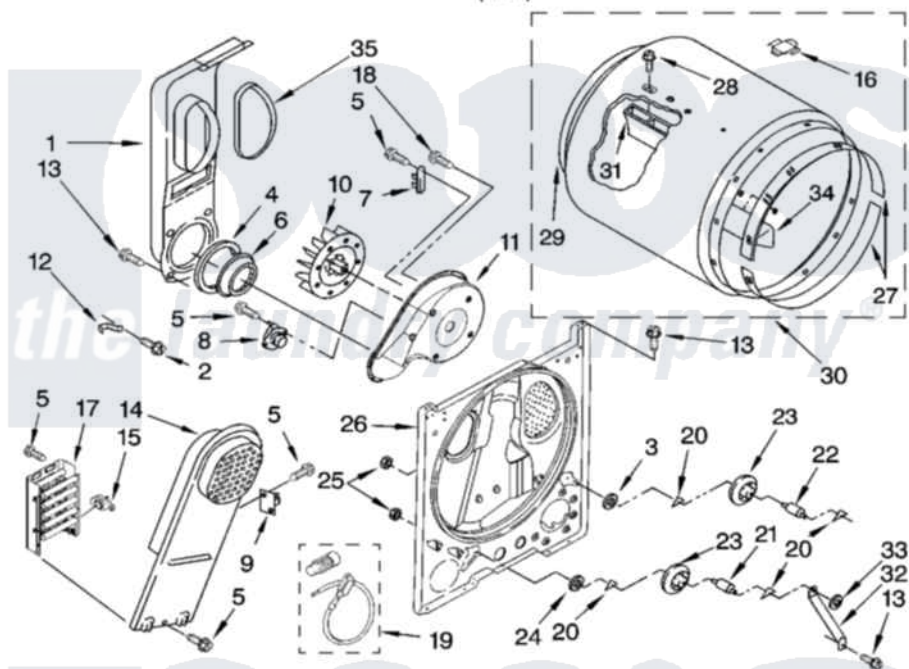

Whirlpool EED4400WQ0 03 - BULKHEAD PARTS, OPTIONAL PARTS (NOT INCLUDED)

BULKHEAD PARTS

For Model: EED4400WQ0
(White)

W10248256

5

Whirlpool [Residential Whirlpool EED4400WQ0 Dryer Parts](#) Parts Diagram 03 - BULKHEAD PARTS, OPTIONAL PARTS (NOT INCLUDED)

[Click on the part number to view part](#)

Item	Original Part Number	Replaced By	Status	Part Description
1	348368			Lint Chute Assembly
2	489463			Screw, 8-18 X 1/16
3	3388703			Washer, Support
4	347139			Seal, Lint Chute
5	90767			Screw, 8A X 3/8 HeX Washer Head Tapping
6	696302			Shield, Exhaust
7	3392519			Thermal Limiter
8	3387134			Thermostat, Internal-Bias
9	3977393	279816		Cutoff-Tml
10	694089			Wheel, Blower
11	8577230			Housing, Blower
12	8066155			Clip, Heater Box
13	343641	681414		Screw, 10AB X 1/2
14	8541818			Box, Heater

15	3977767		Thermostat, High Limit 250 F
16	8066086		Plug, Drum Hole
17	3403585	279838	Element
18	3390647	488729	Screw
19	279457		Wire Kit, Terminal
20	690997		Washer, Thrust
21	3399506	W10359270	Shaft, Drum Roller Threads
22	3399507	W10359269	Shaft, Drum Roller Threads
23	3397590	349241T	Support
24	348197		Washer, Support
25	3359452		Nut, Lock
26	3403491	279796	Bulkhead
27	692526	279441	BeaRng-Rng
28	W10219342		Screw, Baffle Mounting
29	3406130	279857	Seal
30	695587		Drum Assembly
31	692490		Baffle, Drum
32	3976434		Bracket, Support Shaft
33	90296		Nut, Push On
34	3403636		Baffle, Drum
35	339956		Seal, Air Duct To Bulkhead
	BLANK	Not Available	ACCESSORY PARTS
"	279948	4392065	Kit, Dryer Repair
"	3404351		Accessory Parts
"	8522199		Accessory Parts
"	72017		Paint, Touch-Up
"	350930		Paint, Pressurized Spray B
"	350938		Paint, Pressurized Spray B
"	799344		Paint, Touch-Up)