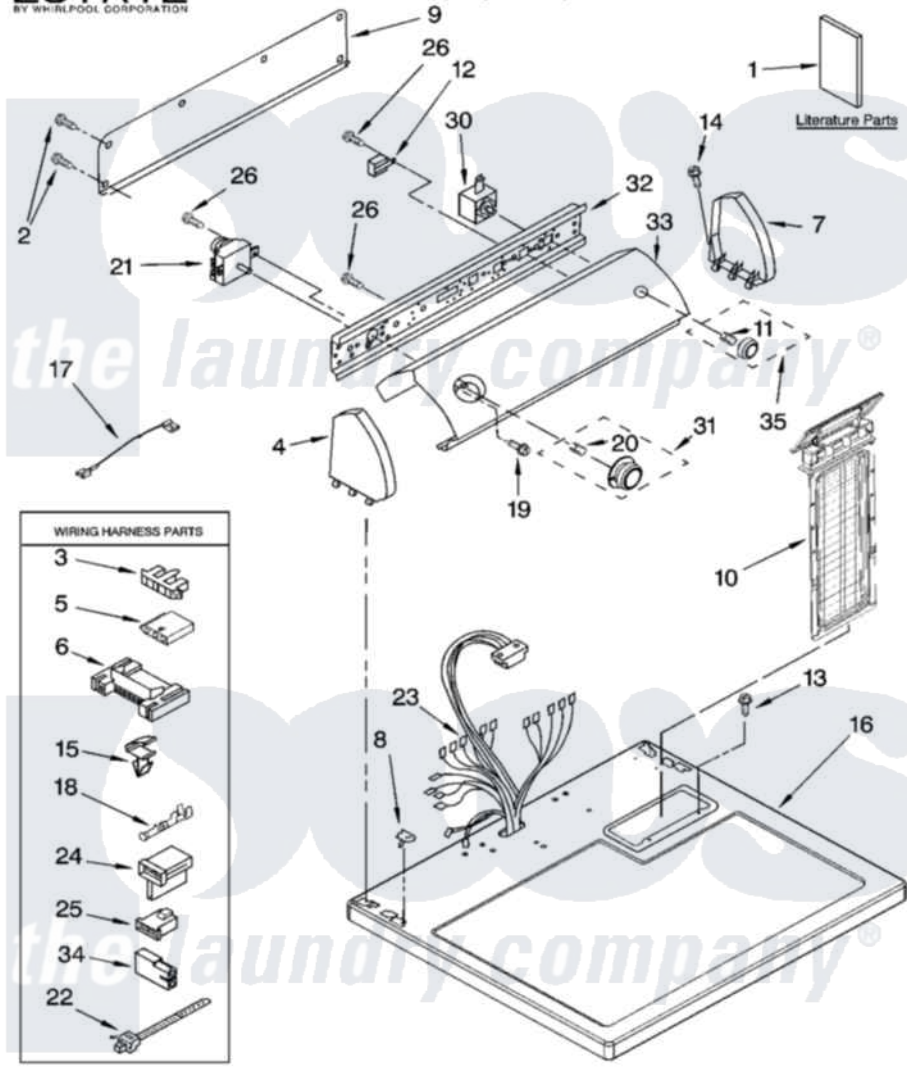

Whirlpool EGD4100SQ0 01 - TOP AND CONSOLE PARTS

TOP AND CONSOLE PARTS

For Model: EGD4100SQ0
(Designer White)

29" GAS DRYER

7-06 Litho in U.S.A. (LT)

1

Part No. 8181457

Whirlpool [Residential Whirlpool EGD4100SQ0 Dryer Parts](#) Parts Diagram 01 - TOP AND CONSOLE PARTS

[Click on the part number to view part](#)

Item	Original Part Number	Replaced By	Status	Part Description
1	8578193		Not Available	Guide, Use & Care
"	8562589		Not Available	Instructions, Installation
"	W10043000		Not Available	Sheet, Cycle Feature
"	8528187			Wiring Diagram
"	BLANK		Not Available	Following May Be Purchased DO-IT-YOURSELF REPAIR MANUALS
"	677818		Not Available	Manual, Do-It- Yourself Repair (Dryer)
2	693995			Screw, Hex Head
3	3397269			Connector, Timer
4	8274437	279960		Endcap
5	3936144			Do-It-Yourself Repair Manuals
6	3395683			Receptacle, Multi-Terminal
7	8274434	279960		Endcap
8	357213			Nut, Push-In
9	8274261			Do-It-Yourself Repair Manuals

10	8558467		Screen, Lint
11	8536939		Clip, Knob
12	694419		Mini-Buzzer
13	688983	487240	Screw, For Mtg. Service Capacitor
14	388326		Screw, 8-18 X 1.25
15	3394427		Clip-Harness
16	8557930	8563985	Top
17	3393815	3393812	Wire, Jumper
18	94614		Terminal
19	8533951	3400859	Screw, Grounding
20	688805		Clip, Spring Knob
21	8299763		Timer Assembly, 60 Hz
22	3391249		Cable Tie, Push Mount
23	8299875		Harness, Wiring
24	3403499		Connector, 2-Postion
25	3403498		Connector, 3-Position
26	8533971	90767	Screw, 8A X 3/8 HeX Washer Head Tapping
30	3977456		Switch, Push-To-Start
31	8538953		Timer Knob Assembly
32	8271418		Bracket, Control
33	8573821		Panel, Control
34	717252		Receptacle, Terminal
35	8538959		Knob, Push-To-Start