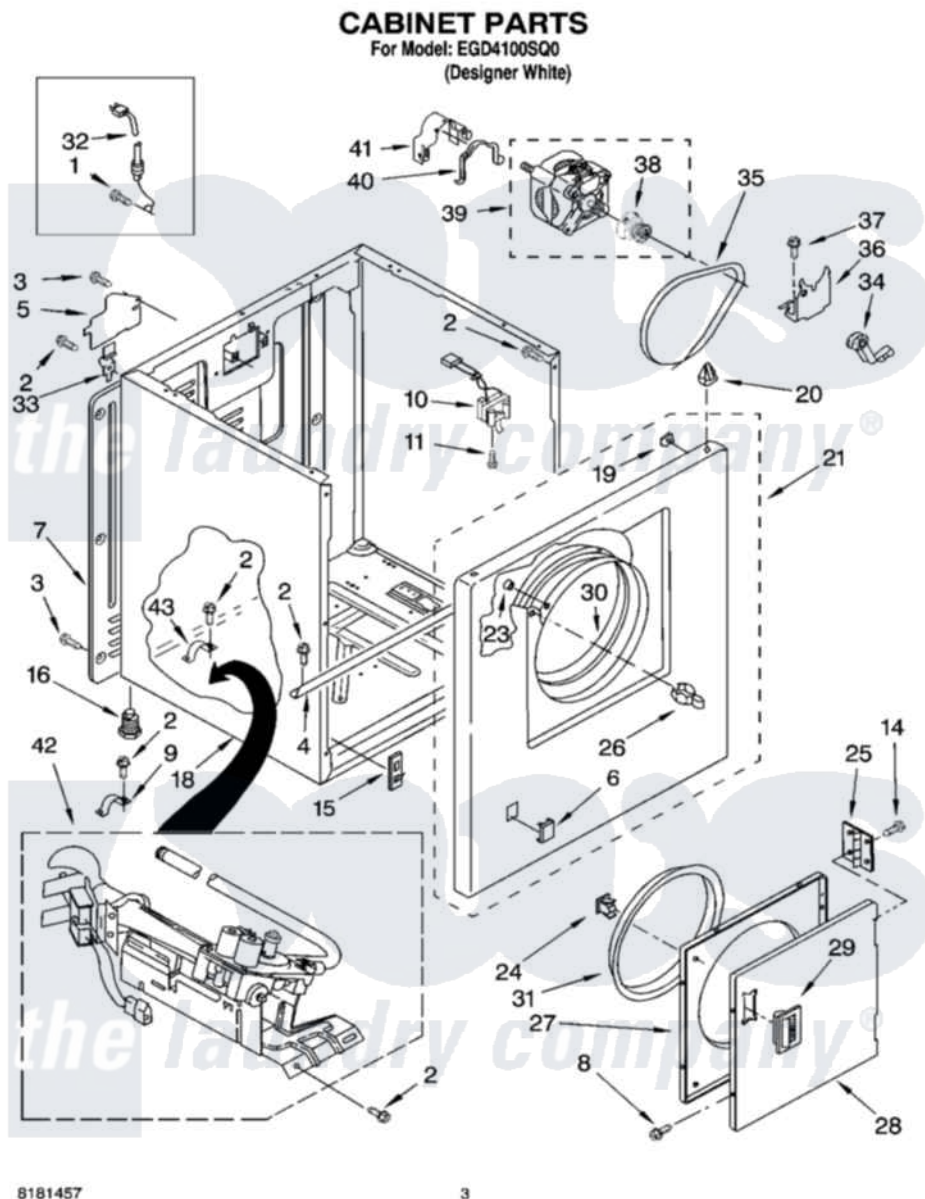

Whirlpool EGD4100SQ0 02 - CABINET PARTS

Whirlpool [Residential Whirlpool EGD4100SQ0 Dryer Parts](#) Parts Diagram 02 - CABINET PARTS
Click on the part number to view part

Item	Original Part Number	Replaced By	Status	Part Description
1	697776	4331106		Screw, No.10-32 X 7/16
2	343641	681414		Screw, 10AB X 1/2
3	693995			Screw, Hex Head
4	8541400			Bracket, Cabinet
5	3396795			Cover, Terminal Block
6	3394975			Plug, Front Panel
7	3396807	280040		Panel-Rear
8	342055	488627		Screw
9	3980175			Clamp, Elbow
10	3406102			Door Switch Assembly
11	697773	3395530		Screw
14	694091			Trim, Side Right Hand
15	3394083			Clip, Front Panel
16	3392100	49621		Feet-Leveling
18	8530603	8533643		Cabinet
19	98234			Clip, U-Bend

20	690363	18776	Lock, Front Top
21	3394895	280022	Panel
23	685203	279220	Clip
24	3389441		Door Catch Assembly
25	348023		Hinge And Pin Assembly
26	696144	279570	Latch
27	695656	280077	Door
28	348205		Door, Front
29	686711		Handle, Door
30	8066123	279264	Air Channel Box
31	3390734		Seal, Door
32	344020	3401402	Cord, Power
33	8066217		Hinge, Top
34	691366		Idler And Pulley Assembly
35	8066065	341241	Belt
36	348780		Base, Motor
37	3400500		Bolt, 3405245 5/16-18 X 3/4
38	8066184		Pulley, Motor
39	8066206	279827	Motor-Drve
40	660658		Clamp, Motor Mounting 343481 685441
41	3404162		Clamp, Motor
42	8318272	W10465748	Burner-Gas
43	341029		Clamp, Pipe Door Spring