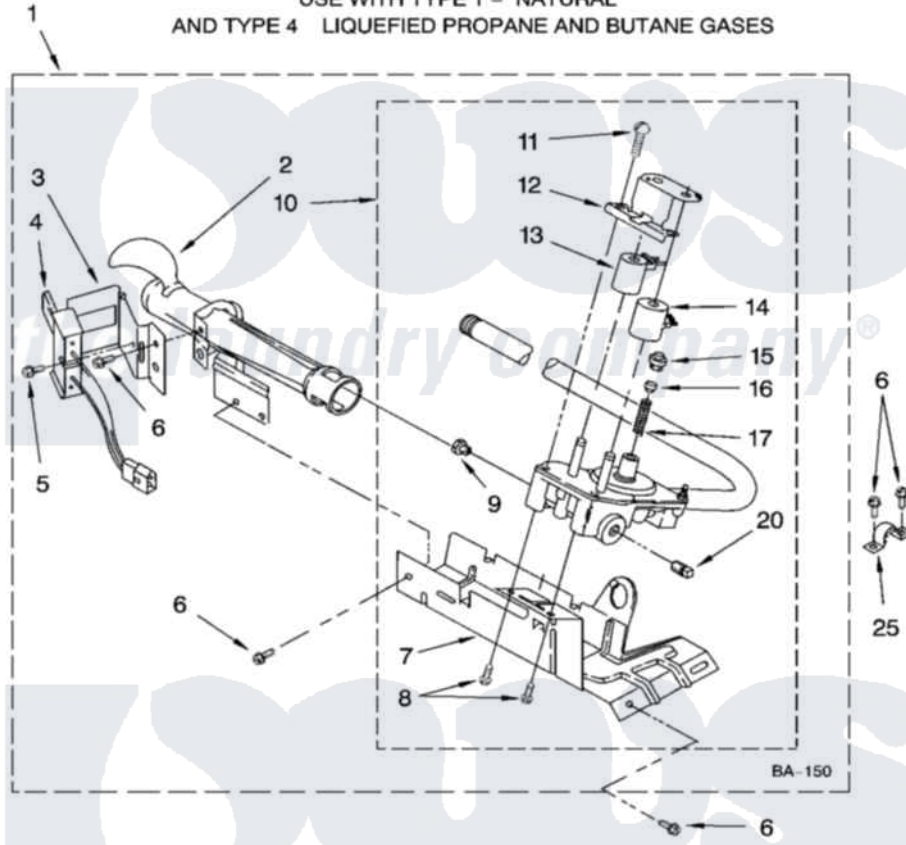

Whirlpool EGD4100SQ 03 - 8318272 BURNER ASSEMBLY

8318272 BURNER ASSEMBLY

For Model: EGD4100SQ0

(Designer White)

USE WITH TYPE 1 - NATURAL
AND TYPE 4 LIQUEFIED PROPANE AND BUTANE GASES

8181457

5

Whirlpool Residential Whirlpool EGD4100SQ0 Dryer Parts Parts Diagram 03 - 8318272 BURNER ASSEMBLY
Click on the part number to view part

Item	Original Part Number	Replaced By	Status	Part Description
1	8318272	W10465748		Burner-Gas
2	688617	693140		Burner
3	694298			Bracket, Ignitor
4	686590	279311		Ignitor
5	3393909			Screw, 8-32 X 7/8
6	343641	681414		Screw, 10AB X 1/2
7	693986			Base, Burner
8	3387057			Screw, 10-16 X 1/2 Orifice, Burner
9	234826			Orifice, Burner Type 1
"	229742			Orifice, Burner
"	234868			Orifice, Burner
10	8318277	W10337269		Valve-Gas
11	694421			Screw, Bracket Mounting
12	694538			Bracket, Shunt
13	694540			Coil, 60 Hz
14	694539			Coil, 60 Hz

15	694424		Leak, Limiter
16	694423		Screw, Regulator Adjustment
17	694422		Spring, Regulator
20	239822	W10295523	Plug, Pipe
25	341029		Clamp, Pipe Door Spring
"	BLANK	Not Available	Following Parts Not Illustrated
"	694572	49572A	Conversion Kit To Type L.p.g.f