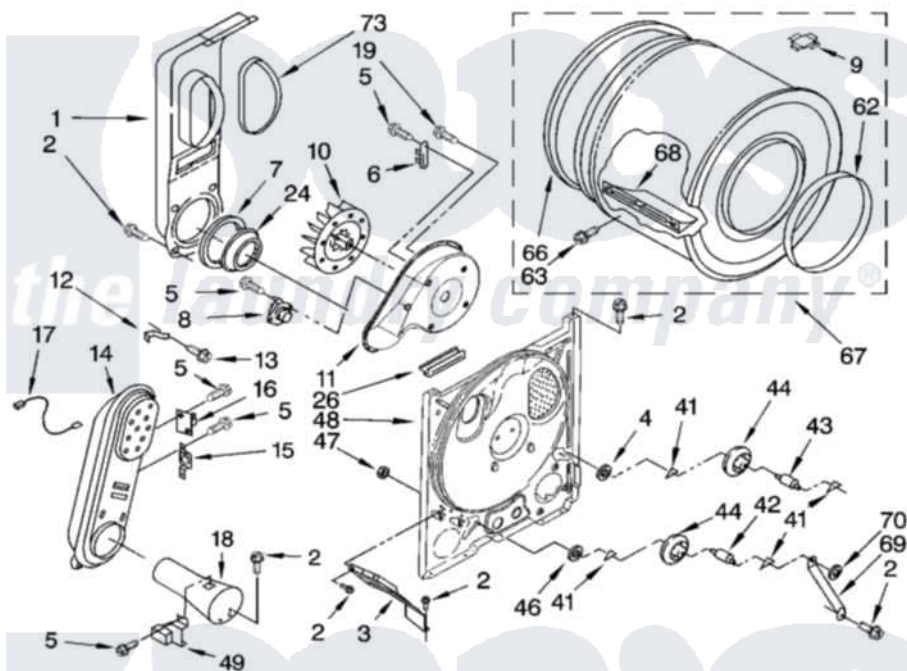

Whirlpool EGD4100SQ0 04 - BULKHEAD PARTS, OPTIONAL PARTS (NOT INCLUDED)

BULKHEAD PARTS

For Model: EGD4100SQ0
(Designer White)

8181457

7

Whirlpool Residential Whirlpool EGD4100SQ0 Dryer Parts Parts Diagram 04 - BULKHEAD PARTS, OPTIONAL PARTS (NOT INCLUDED)

Click on the part number to view part

Item	Original Part Number	Replaced By	Status	Part Description
1	694283	279505		Chute
2	343641	681414		Screw, 10AB X 1/2
3	3406022			Bracket, Bulkhead
4	3388703			Washer, Support
5	90767			Screw, 8A X 3/8 HeX Washer Head Tapping
6	3392519			Thermal Limiter
7	347139			Seal, Lint Chute
8	660039	694674		Thermistor-Fix
9	8066086			Plug, Drum Hole
10	694089			Wheel, Blower
11	8577230			Housing, Blower
12	3398161			CLIP
13	489463			Screw, 8-18 X 1/16
14	8530285	279980		Box

15	3403140		Thermostat, High-Limit 205F
16	280010		Kit, Thermal Cut-Off
17	3401707		Jumper, Tco-High Limit
18	8066048		Funnel, Burner
19	3390647	488729	Screw
24	696302		Shield, Exhaust
26	3392247	686889	Pad
41	690997		Washer, Thrust
42	3399506	W10359270	Shaft, Drum Roller Threads
43	3399507	W10359269	Shaft, Drum Roller Threads
44	3397590	349241T	Support
46	348197		Washer, Support
47	3359452		Nut, Lock
48	8529955	279793	Bulkhead
49	338906		Radiant, Sensor
62	3394508		Ring, Bearing
63	97787	W10109200	Screw, Baffle Mounting
66	8066085	239087	Seal
67	695584	3396775	Drum Assembly
68	342847		Baffle, Drum
69	3976435		Bracket, Support
70	90296		Nut, Push On
73	339956		Seal, Air Duct To Bulkhead
	BLANK	Not Available	ACCESSORY PARTS
"	279948	4392065	Kit, Dryer Repair
"	8522199		Accessory Parts
"	346764		Kit, Hold Down
"	689790		Dry Rack
"	72017		Paint, Touch-Up
"	350930		Paint, Pressurized Spray B
"	350938		Paint, Pressurized Spray B
"	799344		Paint, Touch-Up)