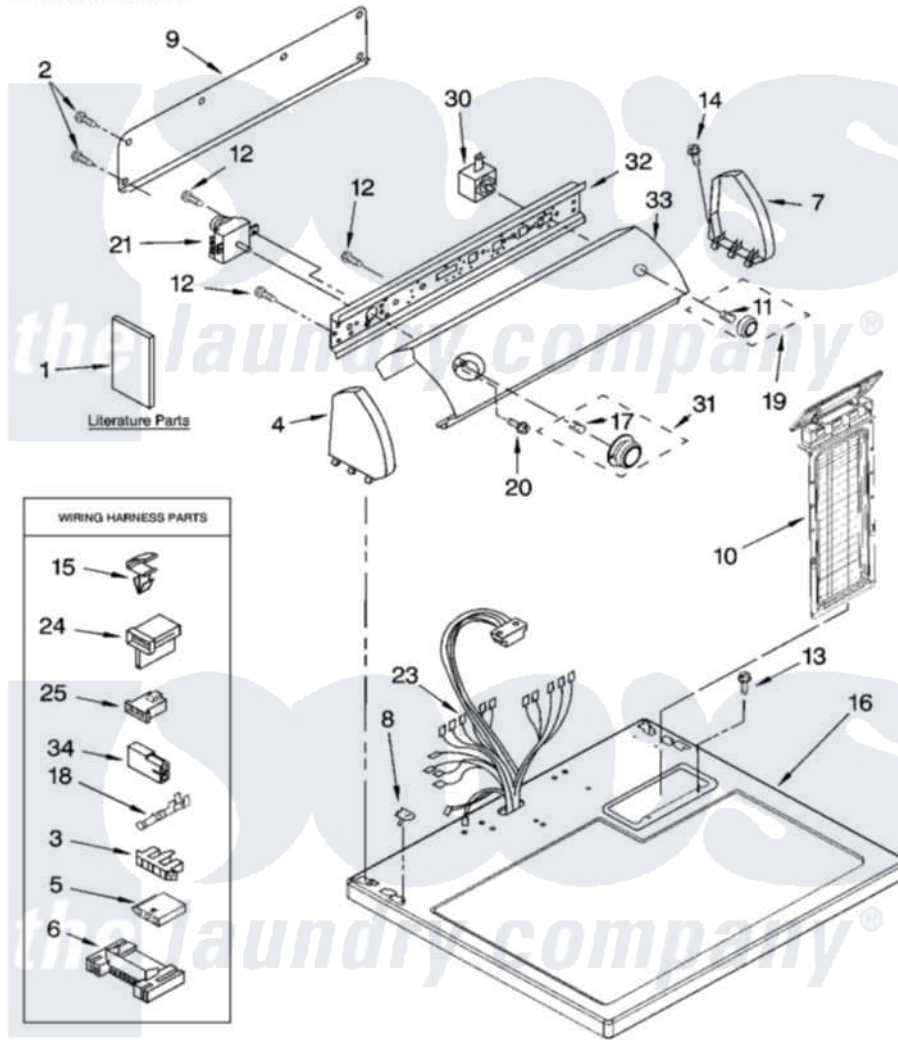

Whirlpool EGD4300SQ0 01 - TOP AND CONSOLE PARTS

TOP AND CONSOLE PARTS

29" GAS DRYER

For Model: EGD4300SQ0
(Designer White)

5-06 Litho in U.S.A. (LT)

1

Part No. 8181368

Whirlpool [Residential Whirlpool EGD4300SQ0 Dryer Parts](#) Parts Diagram 01 - TOP AND CONSOLE PARTS
Click on the part number to view part

Item	Original Part Number	Replaced By	Status	Part Description
1	8578193		Not Available	Guide, Use & Care
"	8562589		Not Available	Instructions, Installation
"	8528187			Wiring Diagram
"	W10043000		Not Available	Sheet, Cycle Feature
"	BLANK		Not Available	Following May Be Purchased DO-IT-YOURSELF REPAIR MANUALS
"	677818		Not Available	Manual, Do-It- Yourself Repair (Dryer)
2	693995			Screw, Hex Head
3	3397269			Connector, Timer
4	8274437	279960		Endcap
5	3936144			Do-It-Yourself Repair Manuals
6	3395683			Receptacle, Multi-Terminal
7	8274434	279960		Endcap
8	357213			Nut, Push-In
9	8274261			Do-It-Yourself Repair Manuals

10	8558467		Screen, Lint
11	8536939		Clip, Knob
12	8533971	90767	Screw, 8A X 3/8 HeX Washer Head Tapping
13	688983	487240	Screw, For Mtg. Service Capacitor
14	388326		Screw, 8-18 X 1.25
15	3394427		Clip-Harness
16	8557930	8563985	Top
17	688805		Clip, Spring Knob
18	94614		Terminal
19	8538959		Knob, Push-To-Start
20	8533951	3400859	Screw, Grounding
21	8299764		Timer Assembly, 60 Hz
23	8299876		Harness, Wiring
24	3403499		Connector, 2-Postion
25	3403498		Connector, 3-Position
30	3977456		Switch, Push-To-Start
31	8538953		Timer Knob Assembly
32	8271418		Bracket, Control
33	8578963		Panel, Control
34	717252		Receptacle, Terminal