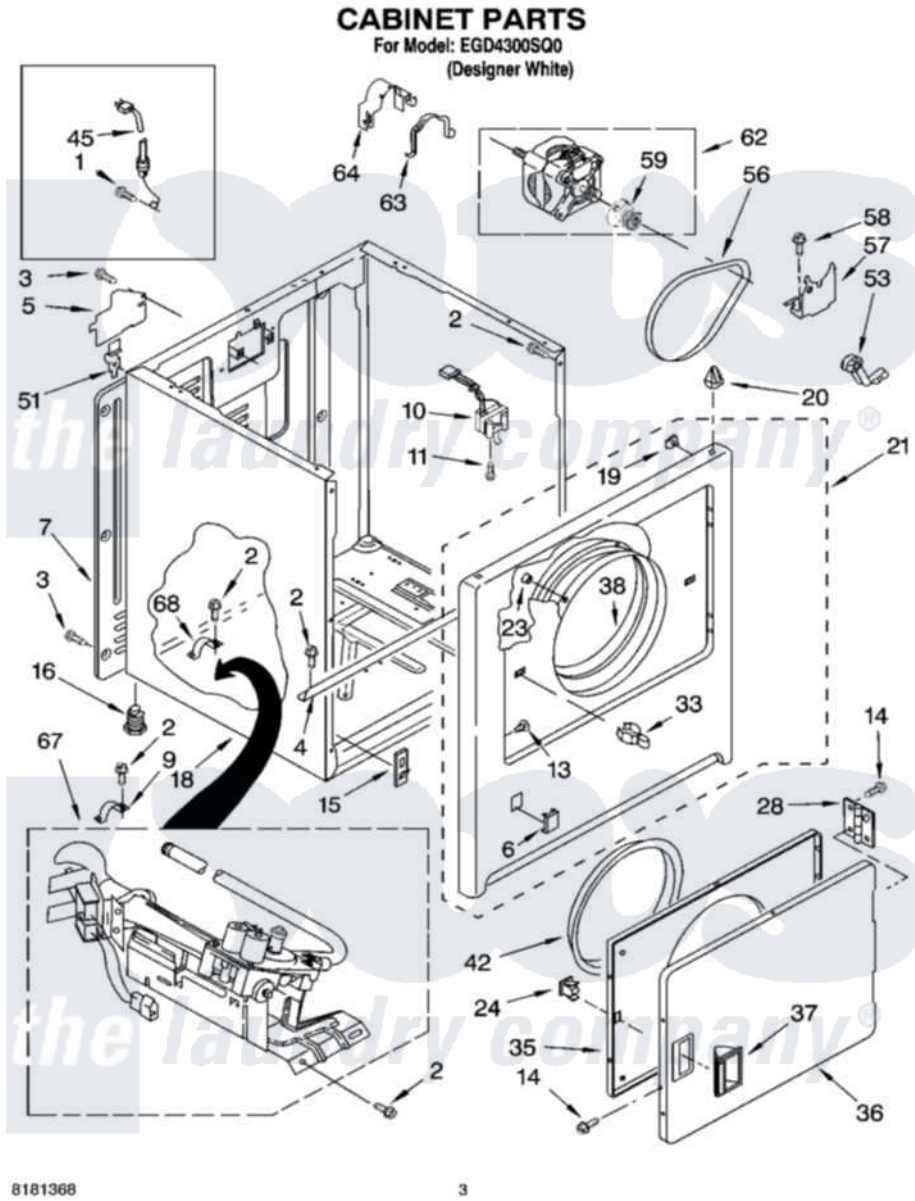

Whirlpool EGD4300SQ0 02 - CABINET PARTS

8181368

3

Whirlpool [Residential Whirlpool EGD4300SQ0 Dryer Parts](#) Parts Diagram 02 - CABINET PARTS
Click on the part number to view part

Item	Original Part Number	Replaced By	Status	Part Description
1	697776	4331106		Screw, No.10-32 X 7/16
2	343641	681414		Screw, 10AB X 1/2
3	693995			Screw, Hex Head
4	8541400			Bracket, Cabinet
5	3396795			Cover, Terminal Block
6	3394975			Plug, Front Panel
7	3396807	280040		Panel-Rear
9	3980175			Clamp, Elbow
10	3406104	3406105		Door Switch Assembly
11	697773	3395530		Screw
13	3404413			Plug, Hinge Hole
14	342055	488627		Screw
15	3394083			Clip, Front Panel
16	3392100	49621		Feet-Leveling
18	8530603	8533643		Cabinet
19	98234			Clip, U-Bend

20	690363	18776	Lock, Front Top
21	3403574	279846	Panel
23	685203	279220	Clip
24	690081	279570	Latch
28	3405514	W10362431	Hinge And Pin Assembly
33	696144	279570	Latch
35	3403371		Door, Inner
36	3403361		Door Front
37	3405184		Handle, Door
38	8066124	279264	Air Channel Box
42	3405245		5/16-18 X 3/4
45	344020	3401402	Cord, Power
51	8066217		Hinge, Top
53	691366		Idler And Pulley Assembly
56	8066065	341241	Belt
57	348780		Base, Motor
58	3400500		Bolt, 3405245 5/16-18 X 3/4
59	8066184		Pulley, Motor
62	8066206	279827	Motor-Drve
63	660658		Clamp, Motor Mounting 343481 685441
64	3404162		Clamp, Motor
67	8318272	W10465748	Burner-Gas
68	341029		Clamp, Pipe Door Spring