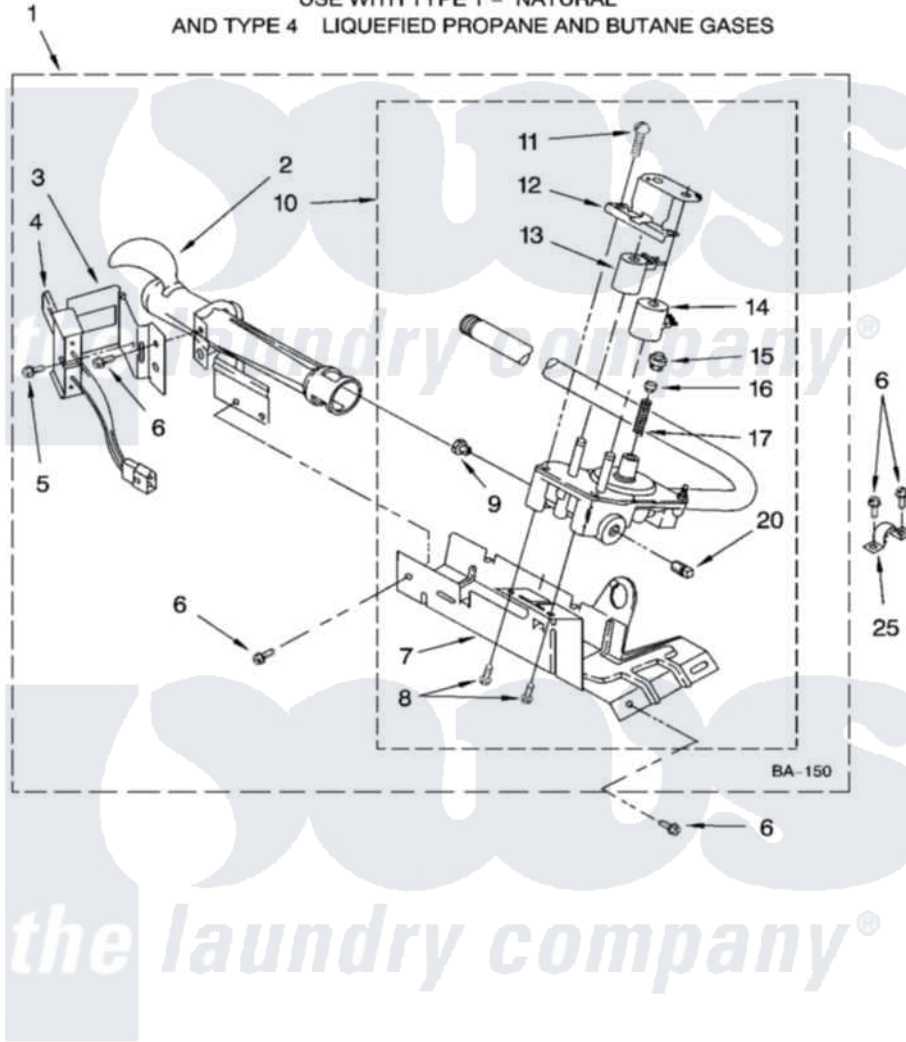

Whirlpool EGD4300SQ 03 - 8318272 BURNER ASSEMBLY

8318272 BURNER ASSEMBLY

For Model: EGD4300SQ0

(Designer White)

USE WITH TYPE 1 - NATURAL
AND TYPE 4 LIQUEFIED PROPANE AND BUTANE GASES

8181368

5

Whirlpool Residential Whirlpool EGD4300SQ0 Dryer Parts Parts Diagram 03 - 8318272 BURNER ASSEMBLY
Click on the part number to view part

Item	Original Part Number	Replaced By	Status	Part Description
1	8318272	W10465748		Burner-Gas
2	688617	693140		Burner
3	694298			Bracket, Ignitor
4	686590	279311		Ignitor
5	3393909			Screw, 8-32 X 7/8
6	343641	681414		Screw, 10AB X 1/2
7	693986			Base, Burner
8	3387057			Screw, 10-16 X 1/2 Orifice, Burner
9	234826			Orifice, Burner Type 1
"	229742			Orifice, Burner
"	234868			Orifice, Burner
10	8318277	W10337269		Valve-Gas
11	694421			Screw, Bracket Mounting
12	694538			Bracket, Shunt
13	694540			Coil, 60 Hz
14	694539			Coil, 60 Hz