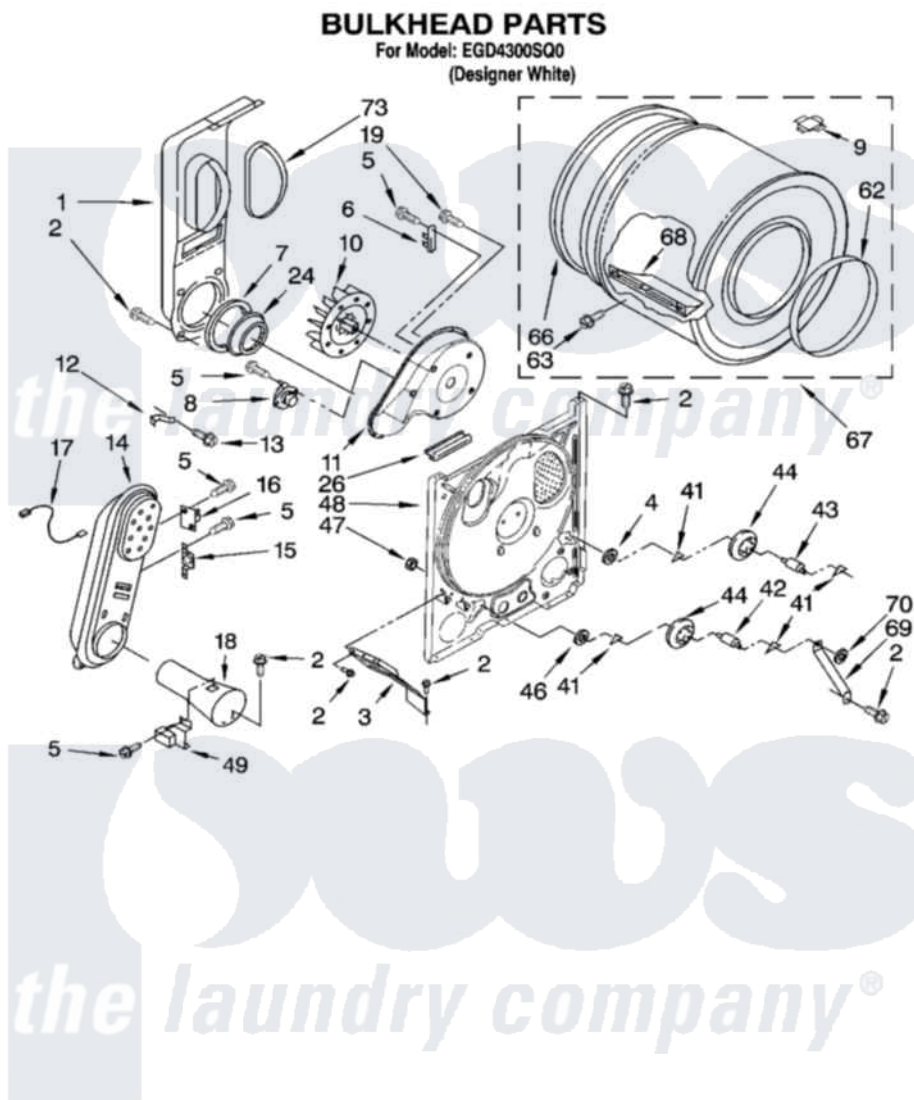

Whirlpool EGD4300SQ 04 - BULKHEAD PARTS, OPTIONAL PARTS (NOT INCLUDED)

8181368

7

Whirlpool [Residential Whirlpool EGD4300SQ0 Dryer Parts](#) Parts Diagram 04 - BULKHEAD PARTS, OPTIONAL PARTS (NOT INCLUDED)

[Click on the part number to view part](#)

Item	Original Part Number	Replaced By	Status	Part Description
1	694283	279505		Chute
2	343641	681414		Screw, 10AB X 1/2
3	3406022			Bracket, Bulkhead
4	3388703			Washer, Support
5	90767			Screw, 8A X 3/8 HeX Washer Head Tapping
6	3392519			Thermal Limiter
7	347139			Seal, Lint Chute
8	3387134			Thermostat, Internal-Bias
9	8066086			Plug, Drum Hole
10	694089			Wheel, Blower
11	8577230			Housing, Blower
12	3398161			CLIP
13	489463			Screw, 8-18 X 1/16
14	8530285	279980		Box

15	3403140		Thermostat, High-Limit 205F
16	280010		Kit, Thermal Cut-Off
17	3401707		Jumper, Tco-High Limit
18	8066048		Funnel, Burner
19	3390647	488729	Screw
24	696302		Shield, Exhaust
26	3392247	686889	Pad
41	690997		Washer, Thrust
42	3399506	W10359270	Shaft, Drum Roller Threads
43	3399507	W10359269	Shaft, Drum Roller Threads
44	3397590	349241T	Support
46	348197		Washer, Support
47	3359452		Nut, Lock
48	8529955	279793	Bulkhead
49	338906		Radiant, Sensor
62	3394509		Ring, Bearing
63	97787	W10109200	Screw, Baffle Mounting
66	8066085	239087	Seal
67	3396777	697760	Drum
68	342847		Baffle, Drum
69	3976435		Bracket, Support
70	90296		Nut, Push On
73	339956		Seal, Air Duct To Bulkhead
	BLANK	Not Available	ACCESSORY PARTS
"	279948	4392065	Kit, Dryer Repair
"	8522199		Accessory Parts
"	346764		Kit, Hold Down
"	689790		Dry Rack
"	72017		Paint, Touch-Up
"	350930		Paint, Pressurized Spray B
"	350938		Paint, Pressurized Spray B
"	799344		Paint, Touch-Up)