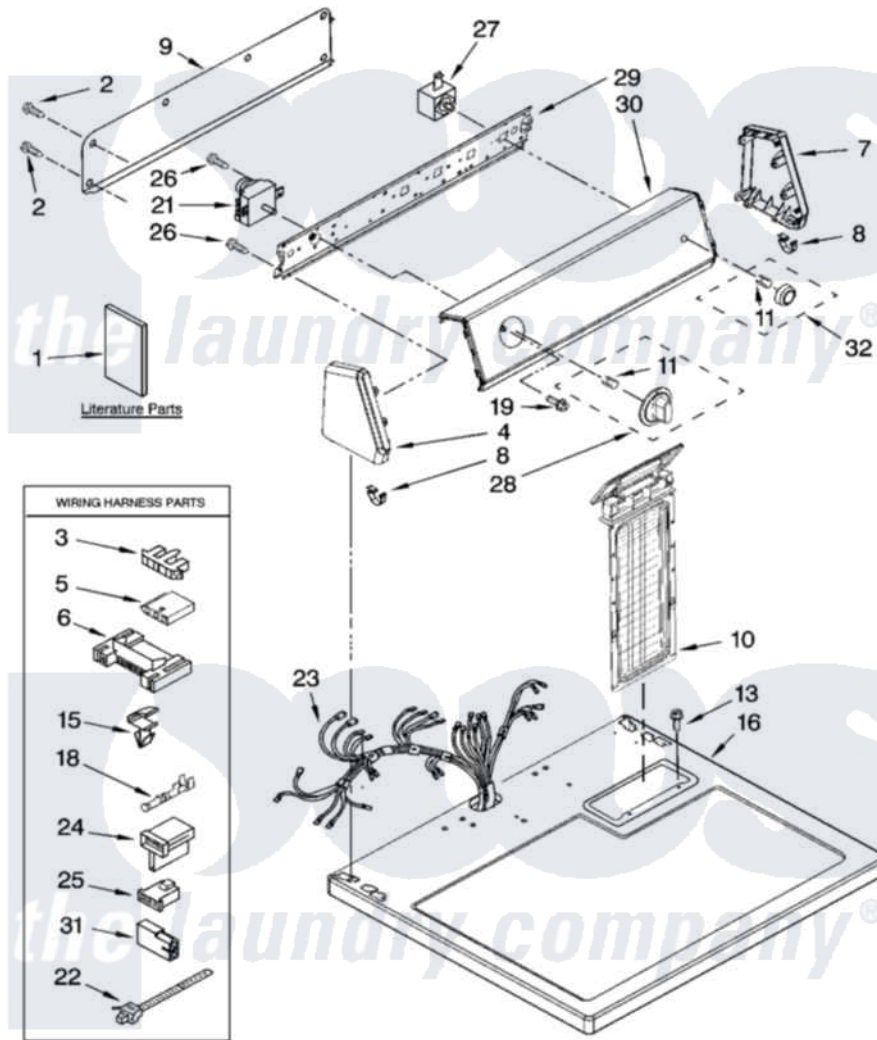

Whirlpool EGD4300TQ0 01 - TOP AND CONSOLE PARTS

TOP AND CONSOLE PARTS

For Model: EGD4300TQ0
(Designer White)

29" GAS DRYER

2-07 Litho in U.S.A.(LT)

1

Part No. W10123739 Rev. A

Whirlpool Residential Whirlpool EGD4300TQ0 Dryer Parts Parts Diagram 01 - TOP AND CONSOLE PARTS

| | | | |
|----|---------------------------|-------------------------|---|
| 10 | 8558467 | | Screen, Lint |
| 11 | 8536939 | | Clip, Knob |
| 13 | 688983 | 487240 | Screw, For Mtg. Service Capacitor |
| 15 | 3394427 | | Clip-Harness |
| 16 | 8559800 | 8563663 | Top |
| 18 | 94614 | | Terminal |
| 19 | 8533951 | 3400859 | Screw, Grounding |
| 21 | 8299764 | | Timer Assembly, 60 Hz |
| 22 | 3391249 | | Cable Tie, Push Mount |
| 23 | 8299876 | | Harness, Wiring |
| 24 | 3403499 | | Connector, 2-Postion |
| 25 | 3403498 | | Connector, 3-Position |
| 26 | 8533971 | 90767 | Screw, 8A X 3/8 HeX Washer Head Tapping |
| 27 | 3977456 | | Switch, Push-To-Start |
| 28 | W10110064 | | Timer Knob Assembly |
| 29 | 8579672 | | Bracket, Control |
| 30 | W10116641 | | Panel, Control |
| 31 | 717252 | | Receptacle, Terminal |
| 32 | W10110065 | | Knob, Push-To-Start |