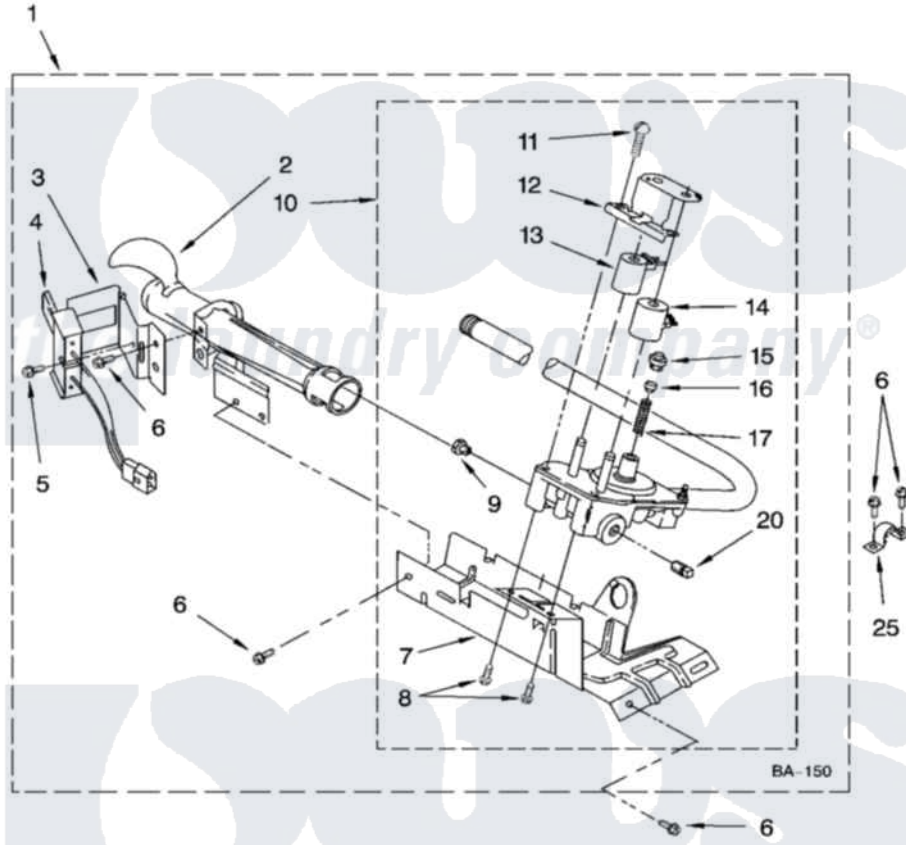

Whirlpool EGD4300TQ0 03 - 8318272 BURNER ASSEMBLY

8318272 BURNER ASSEMBLY

For Model: EGD4300TQ0
(Designer White)

W10123739

5

Whirlpool Residential Whirlpool EGD4300TQ0 Dryer Parts Parts Diagram 03 - 8318272 BURNER ASSEMBLY
Click on the part number to view part

Item	Original Part Number	Replaced By	Status	Part Description
1	8318272	W10465748		Burner-Gas
2	688617	693140		Burner
3	694298			Bracket, Ignitor
4	686590	279311		Ignitor
5	3393909			Screw, 8-32 X 7/8
6	343641	681414		Screw, 10AB X 1/2
7	693986			Base, Burner
8	3387057			Screw, 10-16 X 1/2 Orifice, Burner
9	234826			Orifice, Burner Type 1
"	229742			Orifice, Burner
"	234868			Orifice, Burner
10	8318277	W10337269		Valve-Gas
11	694421			Screw, Bracket Mounting
12	694538			Bracket, Shunt
13	694540			Coil, 60 Hz
14	694539			Coil, 60 Hz

15	694424		Leak, Limiter
16	694423		Screw, Regulator Adjustment
17	694422		Spring, Regulator
20	239822	W10295523	Plug, Pipe
25	341029		Clamp, Pipe Door Spring
"	BLANK	Not Available	Following Parts Not Illustrated
"	694572	49572A	Conversion Kit To Type L.p.g.f