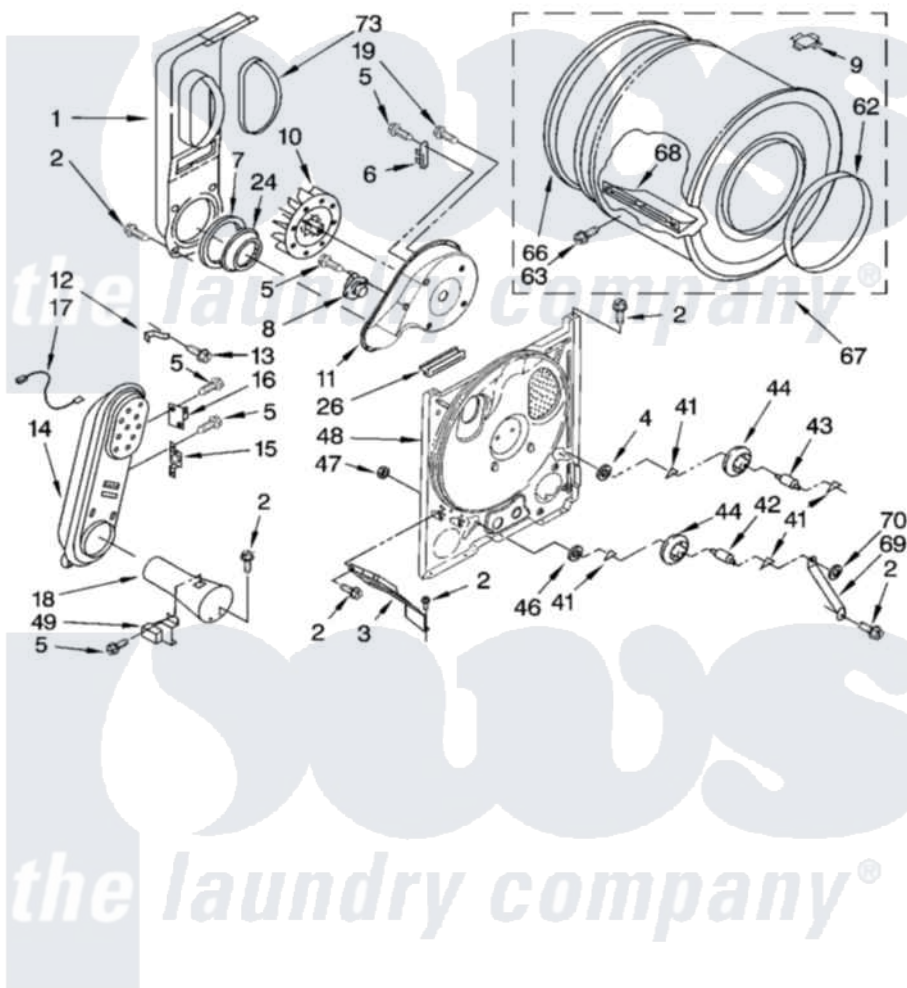

Whirlpool EGD4300TQ0 04 - BULKHEAD PARTS, OPTIONAL PARTS (NOT INCLUDED)

BULKHEAD PARTS

For Model: EGD4300TQ0
(Designer White)

W10123739

7

Whirlpool [Residential Whirlpool EGD4300TQ0 Dryer Parts](#) Parts Diagram 04 - BULKHEAD PARTS, OPTIONAL PARTS (NOT INCLUDED)

[Click on the part number to view part](#)

Item	Original Part Number	Replaced By	Status	Part Description
1	694283	279505		Chute
2	343641	681414		Screw, 10AB X 1/2
3	3406022			Bracket, Bulkhead
4	3388703			Washer, Support
5	90767			Screw, 8A X 3/8 HeX Washer Head Tapping
6	3392519			Thermal Limiter
7	347139			Seal, Lint Chute
8	3387134			Thermostat, Internal-Bias
9	8066086			Plug, Drum Hole
10	694089			Wheel, Blower
11	8577230			Housing, Blower
12	3398161			CLIP
13	489463			Screw, 8-18 X 1/16
14	8530285	279980		Box

15	3403140		Thermostat, High-Limit 205F
16	280010		Kit, Thermal Cut-Off
17	3401707		Jumper, Tco-High Limit
18	8066048		Funnel, Burner
19	3390647	488729	Screw
24	696302		Shield, Exhaust
26	3392247	686889	Pad
41	690997		Washer, Thrust
42	3399506	W10359270	Shaft, Drum Roller Threads
43	3399507	W10359269	Shaft, Drum Roller Threads
44	3397590	349241T	Support
46	348197		Washer, Support
47	3359452		Nut, Lock
48	8529955	279793	Bulkhead
49	338906		Radiant, Sensor
62	3394509		Ring, Bearing
63	W10109200		Screw, Baffle Mounting
66	8066085	239087	Seal
67	3396777	697760	Drum
68	342847		Baffle, Drum
69	3976435		Bracket, Support
70	90296		Nut, Push On
73	339956		Seal, Air Duct To Bulkhead
	BLANK	Not Available	ACCESSORY PARTS
"	279948	4392065	Kit, Dryer Repair
"	8522199		Accessory Parts
"	346764		Kit, Hold Down
"	689790		Dry Rack
"	72017		Paint, Touch-Up
"	350930		Paint, Pressurized Spray B
"	350938		Paint, Pressurized Spray B
"	799344		Paint, Touch-Up)