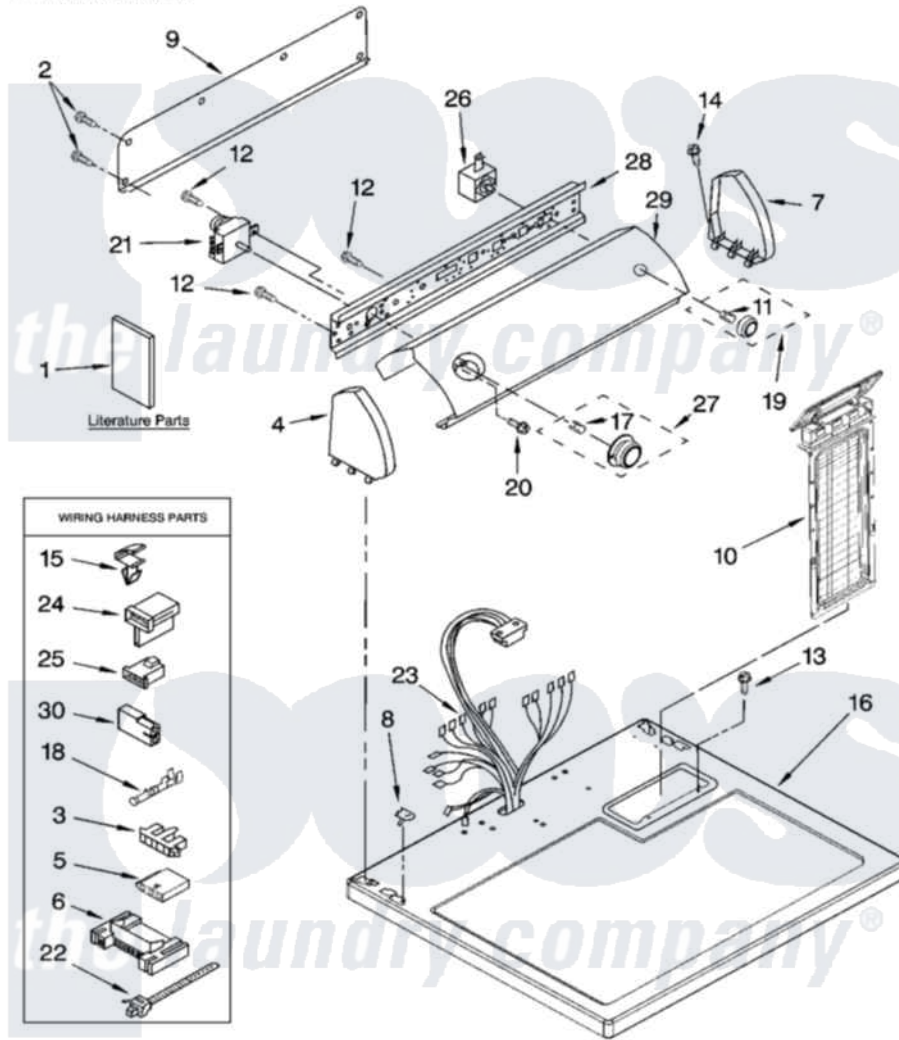

Whirlpool EGD4300VQ0 01 - TOP AND CONSOLE PARTS

TOP AND CONSOLE PARTS

For Model: EGD4300VQ0
(White)

29" GAS DRYER

1-08 Litho in U.S.A. (LAN)

1

Part No. W10187657 Rev. A

Whirlpool Residential Whirlpool EGD4300VQ0 Dryer Parts Parts Diagram 01 - TOP AND CONSOLE PARTS

[Click on the part number to view part](#)

Item	Original Part Number	Replaced By	Status	Part Description
1	W10118621		Not Available	Guide, Use & Care
"	W10150630		Not Available	LITERATURE PARTS INSTRUCTIONS, INSTALLATION
"	8576793		Not Available	Wiring Diagram
"	W10118620		Not Available	Sheet, Cycle Features
2	693995			Screw, Hex Head
3	3397269			Connector, Timer
4	8274437	279960		Endcap
5	3936144			Do-It-Yourself Repair Manuals
6	3395683			Receptacle, Multi-Terminal
7	8274434	279960		Endcap
8	357213			Nut, Push-In
9	8274261			Do-It-Yourself Repair Manuals
10	8558467			Screen, Lint
11	8536939			Clip, Knob
12	8533071	00767		Screw, 8A X 3/8 HeX Washer

12	8533971	30707	Head Tapping
13	688983	487240	Screw, For Mtg. Service Capacitor
14	388326		Screw, 8-18 X 1.25
15	3394427		Clip-Harness
16	8557930	8563985	Top
17	688805		Clip, Spring Knob
18	94614		Terminal
19	8538959		Knob, Push-To-Start
20	8533951	3400859	Screw, Grounding
21	8299764		Timer Assembly, 60 Hz
22	3391249		Cable Tie, Push Mount
23	8299876		Harness, Wiring
24	3403499		Connector, 2-Postion
25	3403498		Connector, 3-Position
26	3977456		Switch, Push-To-Start
27	8538953		Timer Knob Assembly
28	8271418		Bracket, Control
29	8578963		Panel, Control
30	717252		Receptacle, Terminal