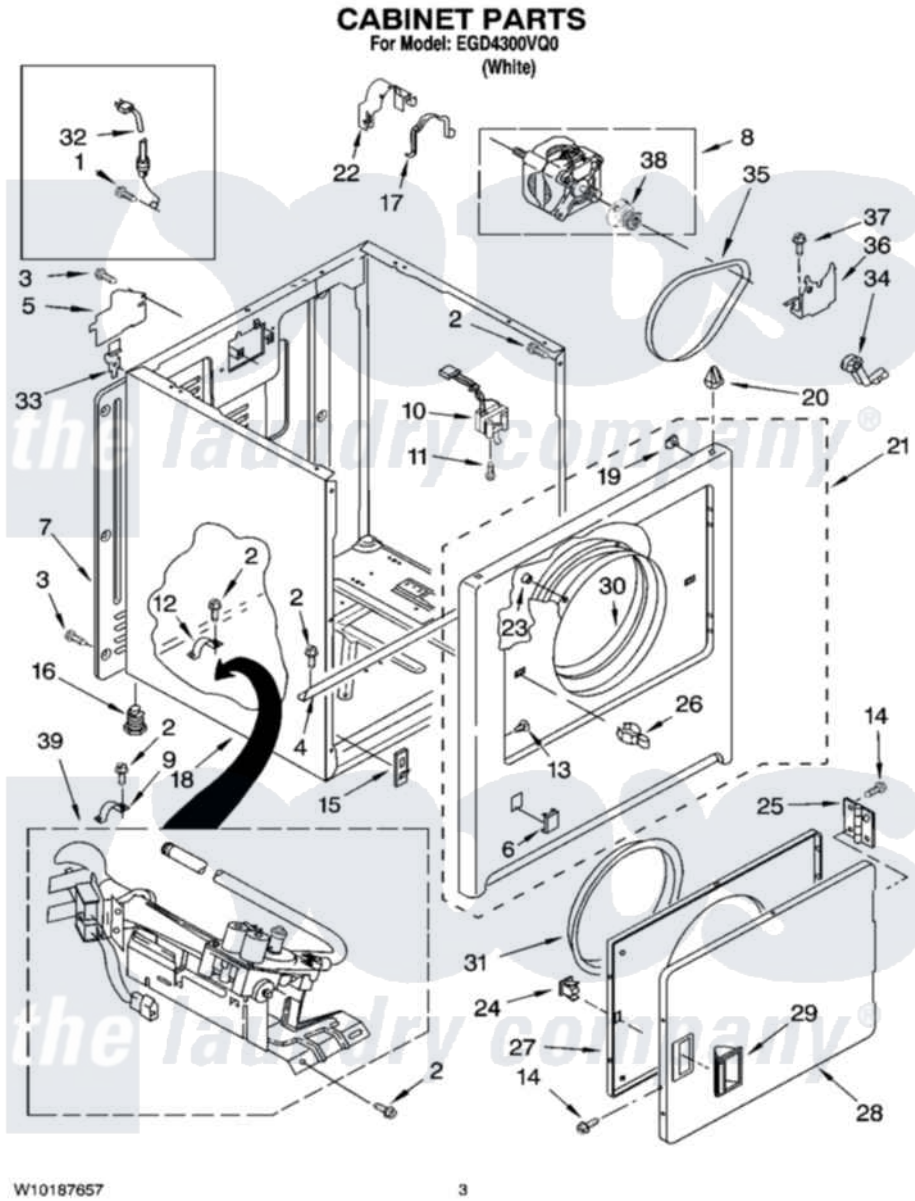

Whirlpool EGD4300VQ0 02 - CABINET PARTS

Whirlpool Residential Whirlpool EGD4300VQ0 Dryer Parts Parts Diagram 02 - CABINET PARTS
Click on the part number to view part

| Item | Original Part Number | Replaced By | Status | Part Description |
|------|-------------------------|-------------------------|--------|-------------------------|
| 1 | 697776 | 4331106 | | Screw, No.10-32 X 7/16 |
| 2 | 343641 | 681414 | | Screw, 10AB X 1/2 |
| 3 | 693995 | | | Screw, Hex Head |
| 4 | 8541400 | | | Bracket, Cabinet |
| 5 | 3396795 | | | Cover, Terminal Block |
| 6 | 3394975 | | | Plug, Front Panel |
| 7 | 3396807 | 280040 | | Panel-Rear |
| 8 | 8066206 | 279827 | | Motor-Drive |
| 9 | 3980175 | | | Clamp, Elbow |
| 10 | 3406104 | 3406105 | | Door Switch Assembly |
| 11 | 697773 | 3395530 | | Screw |
| 12 | 341029 | | | Clamp, Pipe Door Spring |
| 13 | 3404413 | | | Plug, Hinge Hole |
| 14 | 342055 | 488627 | | Screw |
| 15 | 3394083 | | | Clip, Front Panel |
| 16 | 3392100 | 49621 | | Feet-Leveling |

| | | | |
|----|-------------------------|---------------------------|--|
| 17 | 3404162 | | Clamp, Motor |
| 18 | 8530603 | 8533643 | Cabinet |
| 19 | 98234 | | Clip, U-Bend |
| 20 | 690363 | 18776 | Lock, Front Top |
| 21 | 3403574 | 279846 | Panel |
| 22 | 660658 | | Clamp, Motor Mounting 343481 685441 |
| 23 | 685203 | 279220 | Clip |
| 24 | 690081 | 279570 | Latch |
| 25 | 3405514 | W10362431 | Hinge And Pin Assembly |
| 26 | 696144 | 279570 | Latch |
| 27 | 3403371 | | Door, Inner |
| 28 | 3403361 | | Door Front |
| 29 | 3405184 | | Handle, Door |
| 30 | 8066124 | 279264 | Air Channel Box |
| 31 | 3405245 | | 5/16-18 X 3/4 |
| 32 | 344020 | 3401402 | Cord, Power |
| 33 | 8066217 | | Hinge, Top |
| 34 | 691366 | | Idler And Pulley Assembly |
| 35 | W10131364 | 341241 | Belt |
| 36 | 348780 | | Base, Motor |
| 37 | 3400500 | | Bolt, 3405245 5/16-18 X 3/4 |
| 38 | 8066184 | | Pulley, Motor |
| 39 | 8318272 | W10465748 | Burner-Gas |