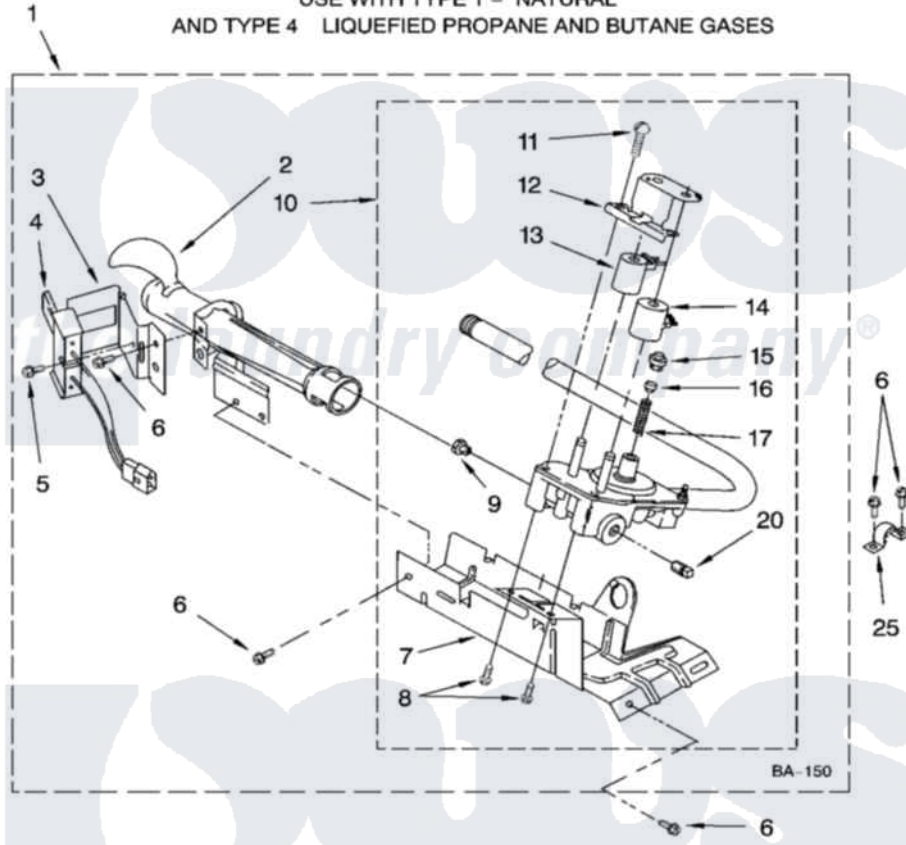

Whirlpool EGD4300VQ0 03 - 8318272 BURNER ASSEMBLY

8318272 BURNER ASSEMBLY

For Model: EGD4300VQ0

(White)

USE WITH TYPE 1 - NATURAL
AND TYPE 4 LIQUEFIED PROPANE AND BUTANE GASES

W10187657

5

Whirlpool Residential Whirlpool EGD4300VQ0 Dryer Parts Parts Diagram 03 - 8318272 BURNER ASSEMBLY
Click on the part number to view part

Item	Original Part Number	Replaced By	Status	Part Description
1	8318272	W10465748		Burner-Gas
2	688617	693140		Burner
3	694298			Bracket, Ignitor
4	686590	279311		Ignitor
5	3393909			Screw, 8-32 X 7/8
6	343641	681414		Screw, 10AB X 1/2
7	693986			Base, Burner
8	3387057			Screw, 10-16 X 1/2 Orifice, Burner
9	234826			Orifice, Burner Type 1
"	229742			Orifice, Burner
"	234868			Orifice, Burner
10	8318277	W10337269		Valve-Gas
11	694421			Screw, Bracket Mounting
12	694538			Bracket, Shunt
13	694540			Coil, 60 Hz
14	694539			Coil, 60 Hz

15	694424		Leak, Limiter
16	694423		Screw, Regulator Adjustment
17	694422		Spring, Regulator
20	239822	W10295523	Plug, Pipe
25	341029		Clamp, Pipe Door Spring
	BLANK	Not Available	Following Parts Not Illustrated
"	694572	49572A	Conversion Kit To Type L.p.g.f