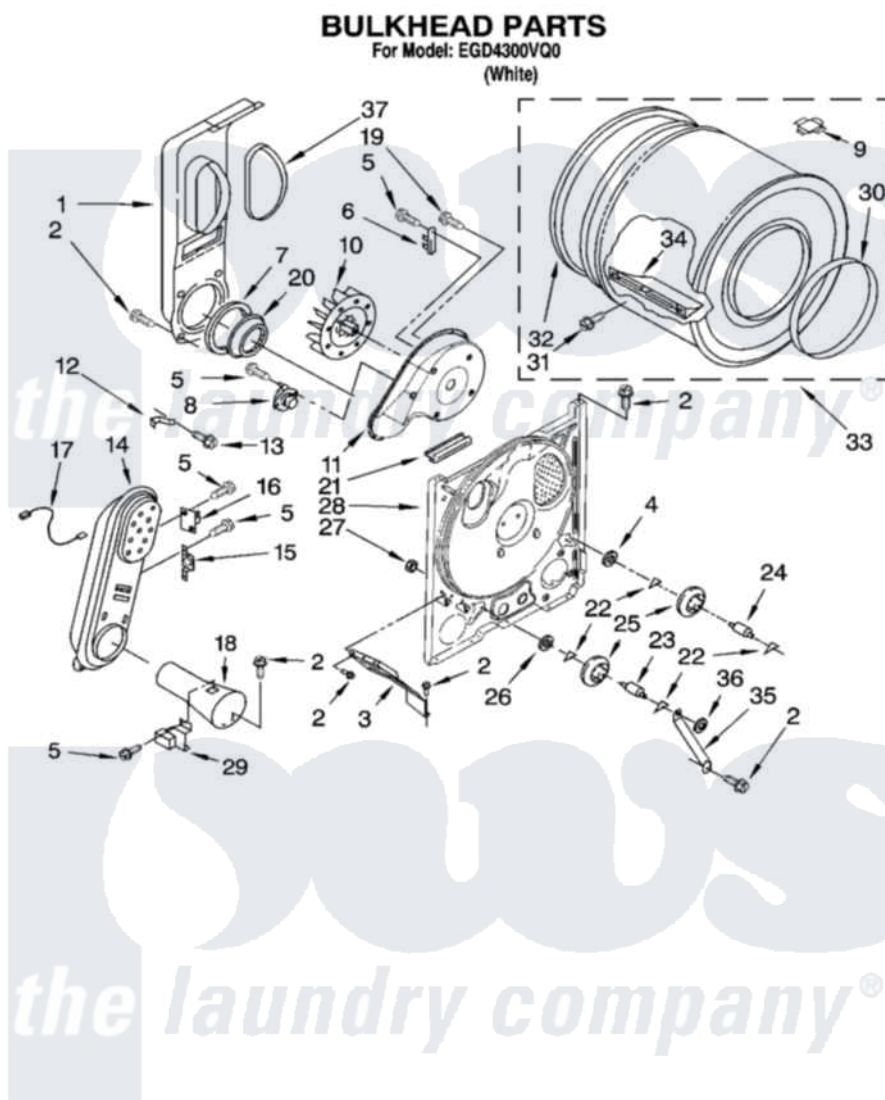

Whirlpool EGD4300VQ0 04 - BULKHEAD PARTS, OPTIONAL PARTS (NOT INCLUDED)

W10187657

7

Whirlpool [Residential Whirlpool EGD4300VQ0 Dryer Parts](#) Parts Diagram 04 - BULKHEAD PARTS, OPTIONAL PARTS (NOT INCLUDED)

[Click on the part number to view part](#)

Item	Original Part Number	Replaced By	Status	Part Description
1	694283	279505		Chute
2	343641	681414		Screw, 10AB X 1/2
3	3406022			Bracket, Bulkhead
4	3388703			Washer, Support
5	90767			Screw, 8A X 3/8 HeX Washer Head Tapping
6	3392519			Thermal Limiter
7	347139			Seal, Lint Chute
8	3387134			Thermostat, Internal-Bias
9	8066086			Plug, Drum Hole
10	694089			Wheel, Blower
11	8577230			Housing, Blower
12	3398161			CLIP
13	489463			Screw, 8-18 X 1/16
14	8530285	279980		Box

15	3403140		Thermostat, High-Limit 205F
16	280010		Kit, Thermal Cut-Off
17	3401707		Jumper, Tco-High Limit
18	8066048		Funnel, Burner
19	3390647	488729	Screw
20	696302		Shield, Exhaust
21	3392247	686889	Pad
22	690997		Washer, Thrust
23	3399506	W10359270	Shaft, Drum Roller Threads
24	3399507	W10359269	Shaft, Drum Roller Threads
25	3397590	349241T	Support
26	348197		Washer, Support
27	3359452		Nut, Lock
28	8529955	279793	Bulkhead
29	338906		Radiant, Sensor
30	3394509		Ring, Bearing
31	W10109200		Screw, Baffle Mounting
32	8066085	239087	Seal
33	3396777	697760	Drum
34	342847		Baffle, Drum
35	3976435		Bracket, Support
36	90296		Nut, Push On
37	339956		Seal, Air Duct To Bulkhead
	BLANK	Not Available	ACCESSORY PARTS
"	279948	4392065	Kit, Dryer Repair
"	8522199		Accessory Parts
"	346764		Kit, Hold Down
"	689790		Dry Rack
"	72017		Paint, Touch-Up
"	350930		Paint, Pressurized Spray B
"	350938		Paint, Pressurized Spray B
"	799344		Paint, Touch-Up)